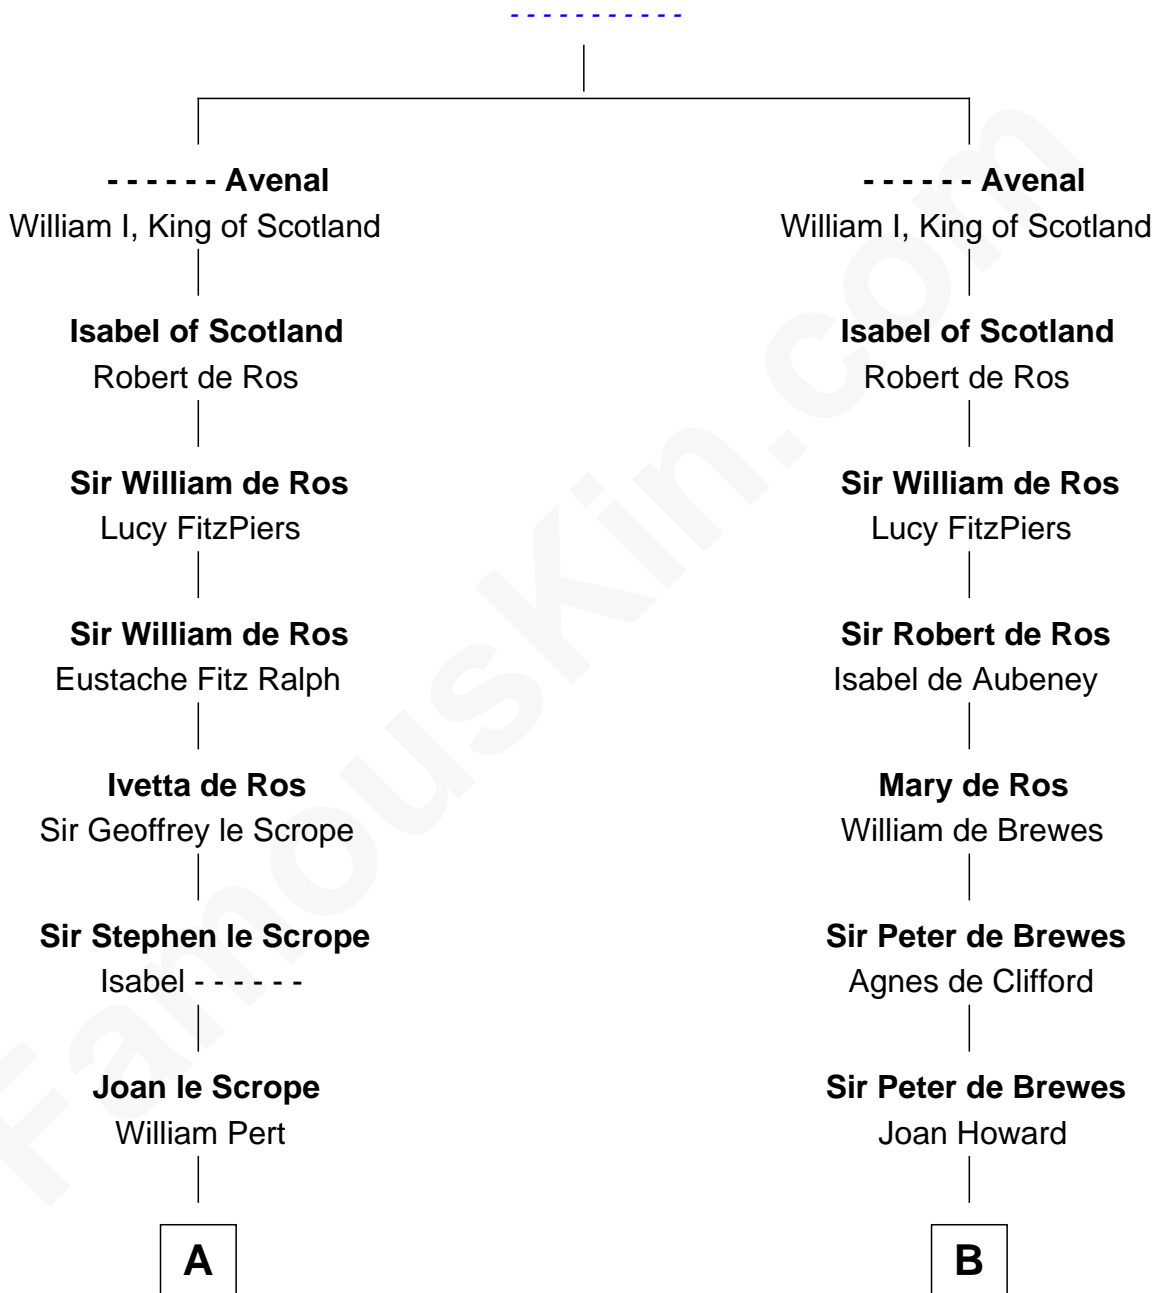

FamousKin.com Relationship Chart of

Henry Lee III

9th Governor of Virginia

20th cousin 1 time removed of

John Carroll

Founder of Georgetown University

Richard Avenal

C

Mary Isham
Col. William Randolph

Elizabeth Randolph
Richard Bland

Mary Bland
Henry Lee

Col. Henry Lee
Lucy Grymes

Henry Lee III
Light-Horse Harry

D

Elizabeth Sewall
William Digges

Anne Digges
Henry Darnall