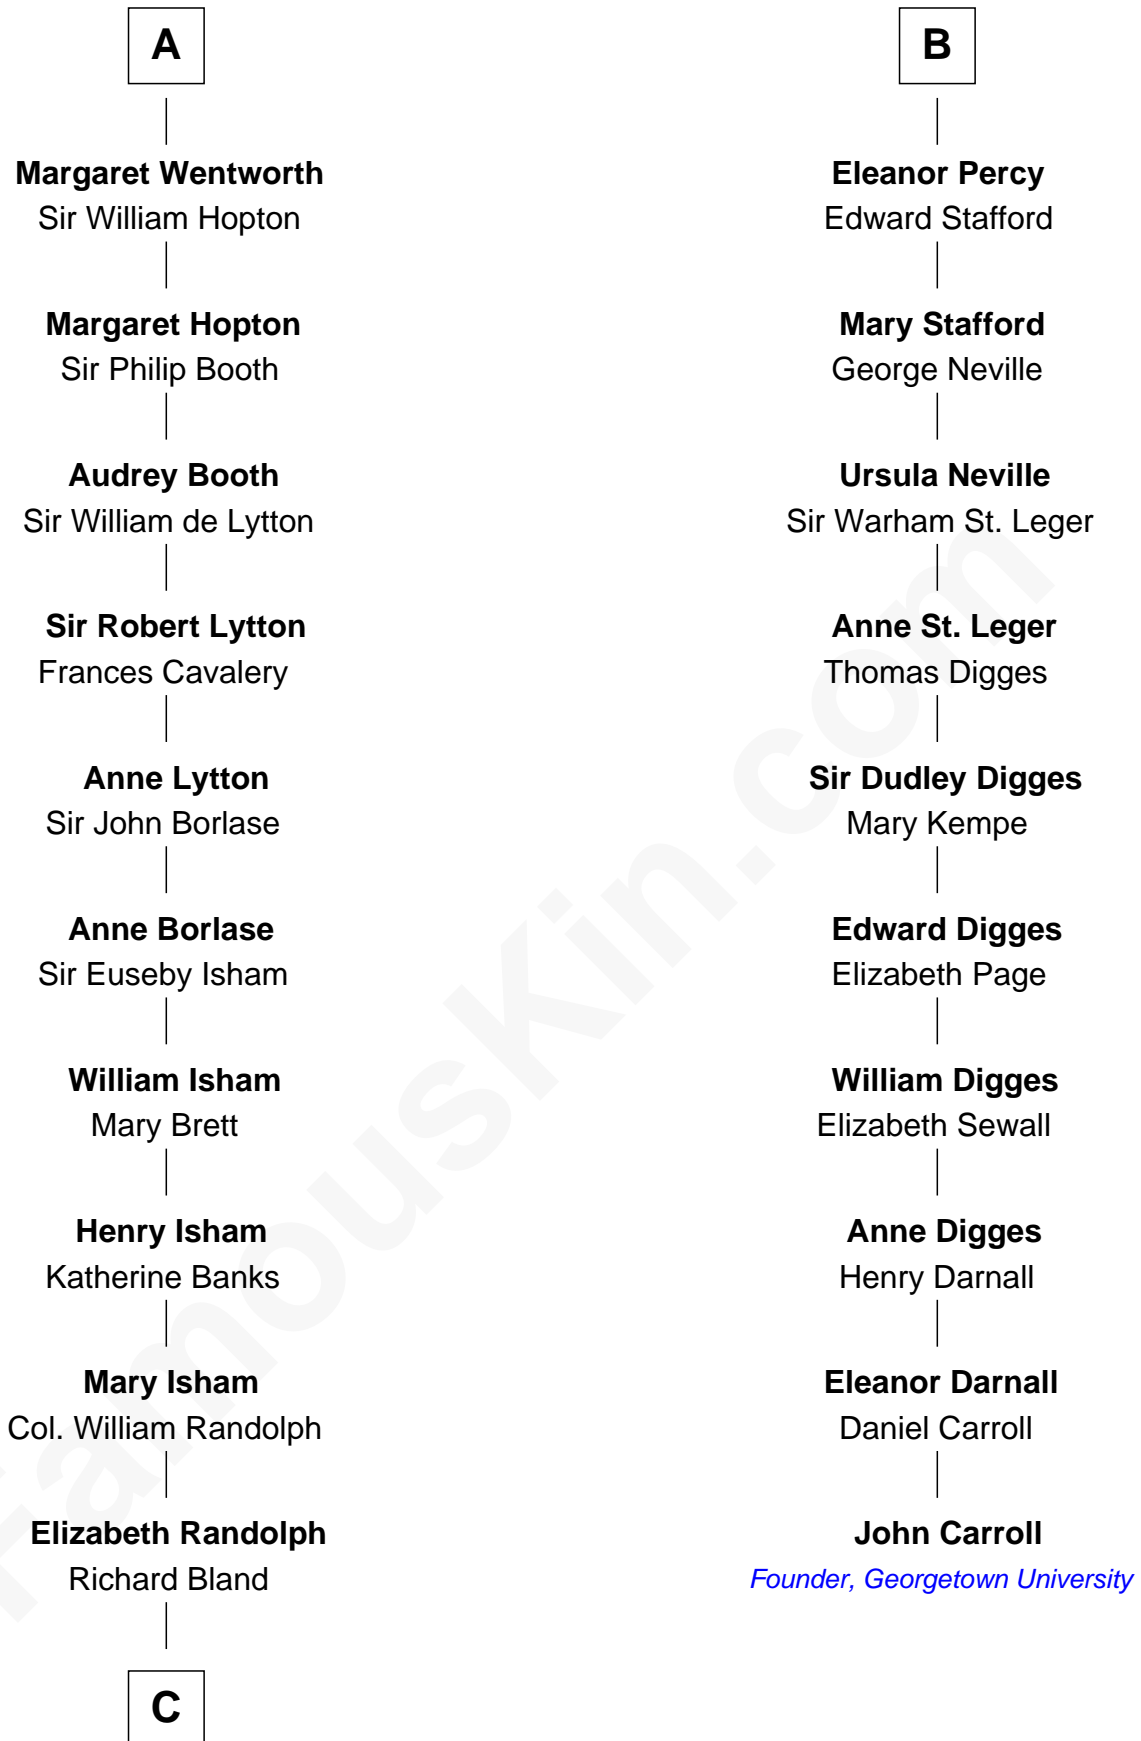

FamousKin.com Relationship Chart of

Henry Lee III

9th Governor of Virginia

16th cousin 3 times removed of

John Carroll

Founder of Georgetown University

Sir William de Ferrers

*with wife
Sibyl Marshal*

*with wife
Margaret de Quincy*

Isabel de Ferrers
Sir Reynold de Mohun

Joan de Ferrers
Sir Thomas de Berkeley

Isabel de Mohun
Sir Edmund Deincourt

Sir Maurice de Berkeley
Eve la Zouche

John Deincourt

Thomas de Berkeley
Katherine de Clyvedon

Sir William Deincourt
Milicent la Zouche

Sir John Berkeley
Elizabeth Betteshorne

Margaret Deincourt
Sir Robert de Tibetot

Eleanor Berkeley
Sir Richard Poynings

Elizabeth de Tibetot
Sir Philip le Despencer

Eleanor Poynings
Sir Henry Percy

Margery Despencer
Sir Roger Wentworth

Henry Percy
Maud Herbert

A

B

C

—
Mary Bland

Henry Lee