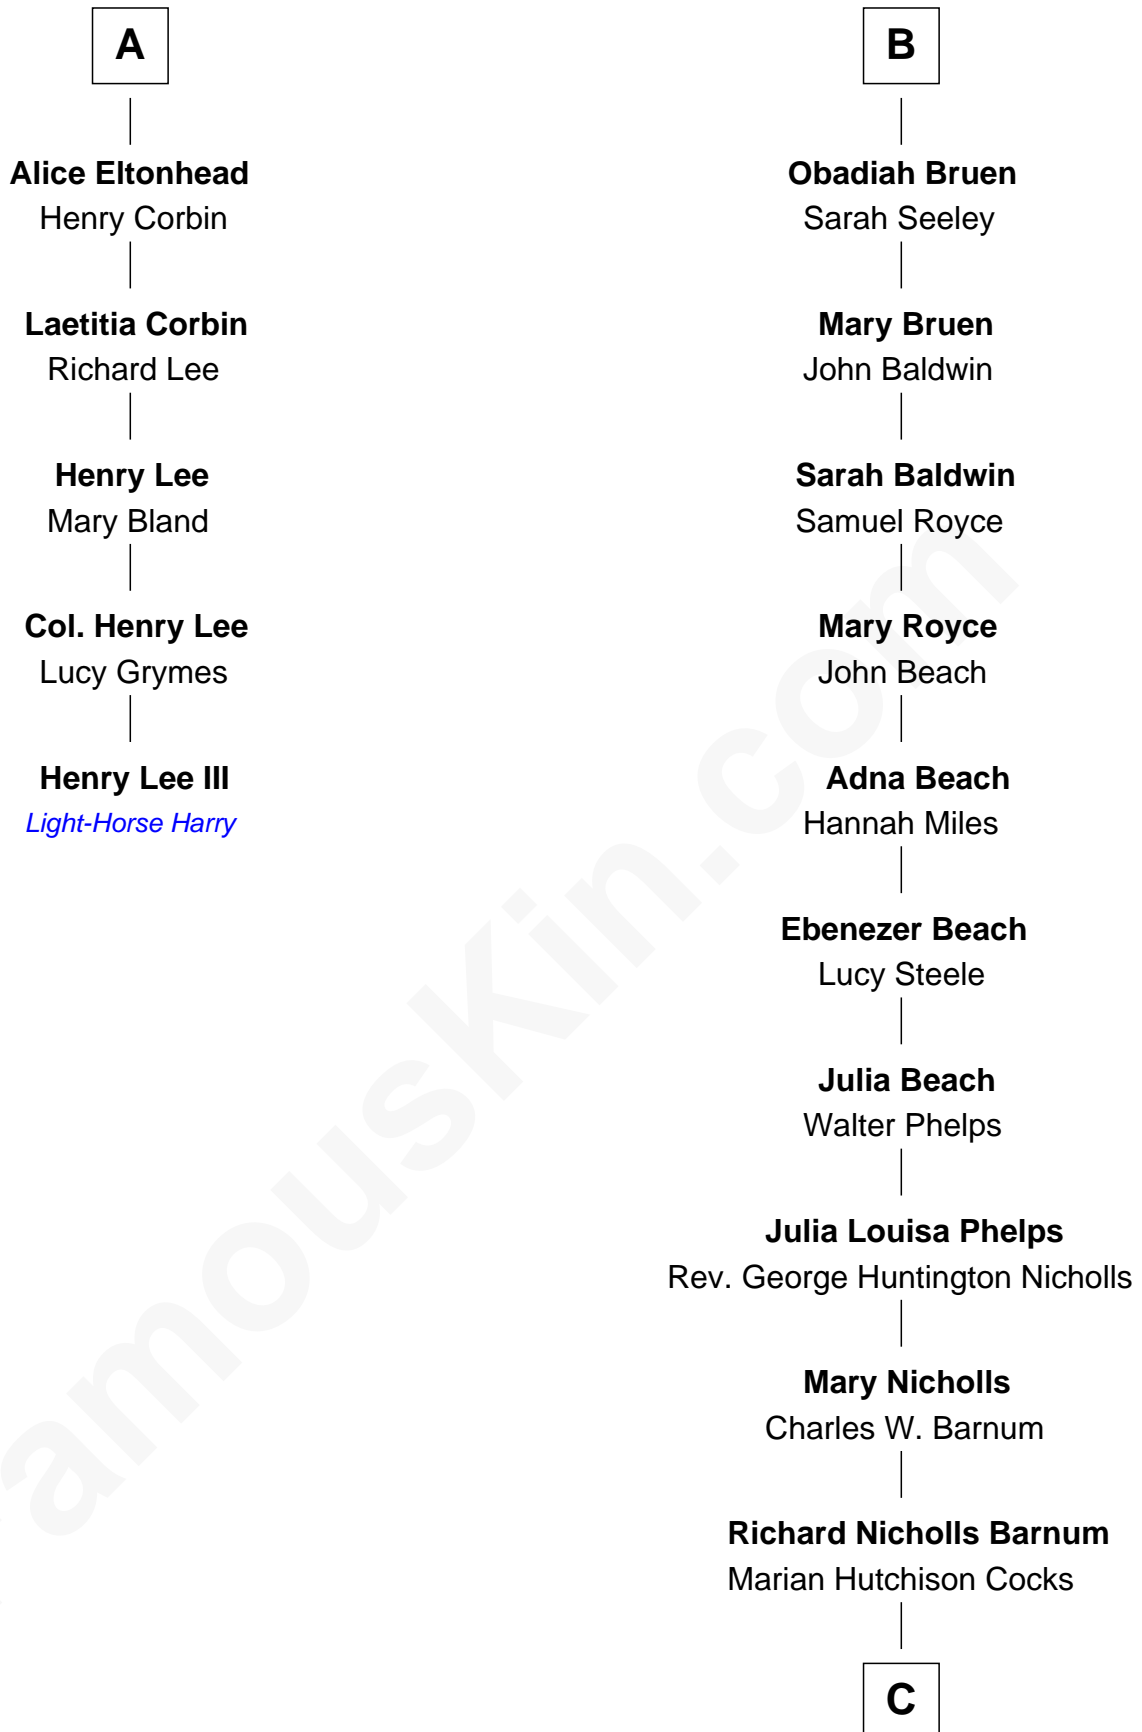

FamousKin.com Relationship Chart of

Henry Lee III

9th Governor of Virginia

11th cousin 8 times removed of

Treat Williams

TV & Movie Actor

Sir John Savage
Maud de Swinnerton

C

Eleanor Barnum

Treat Payne Andrew

Marian Andrew

Richard Norman Williams

Treat Williams

TV & Movie Actor

FamousKin.com