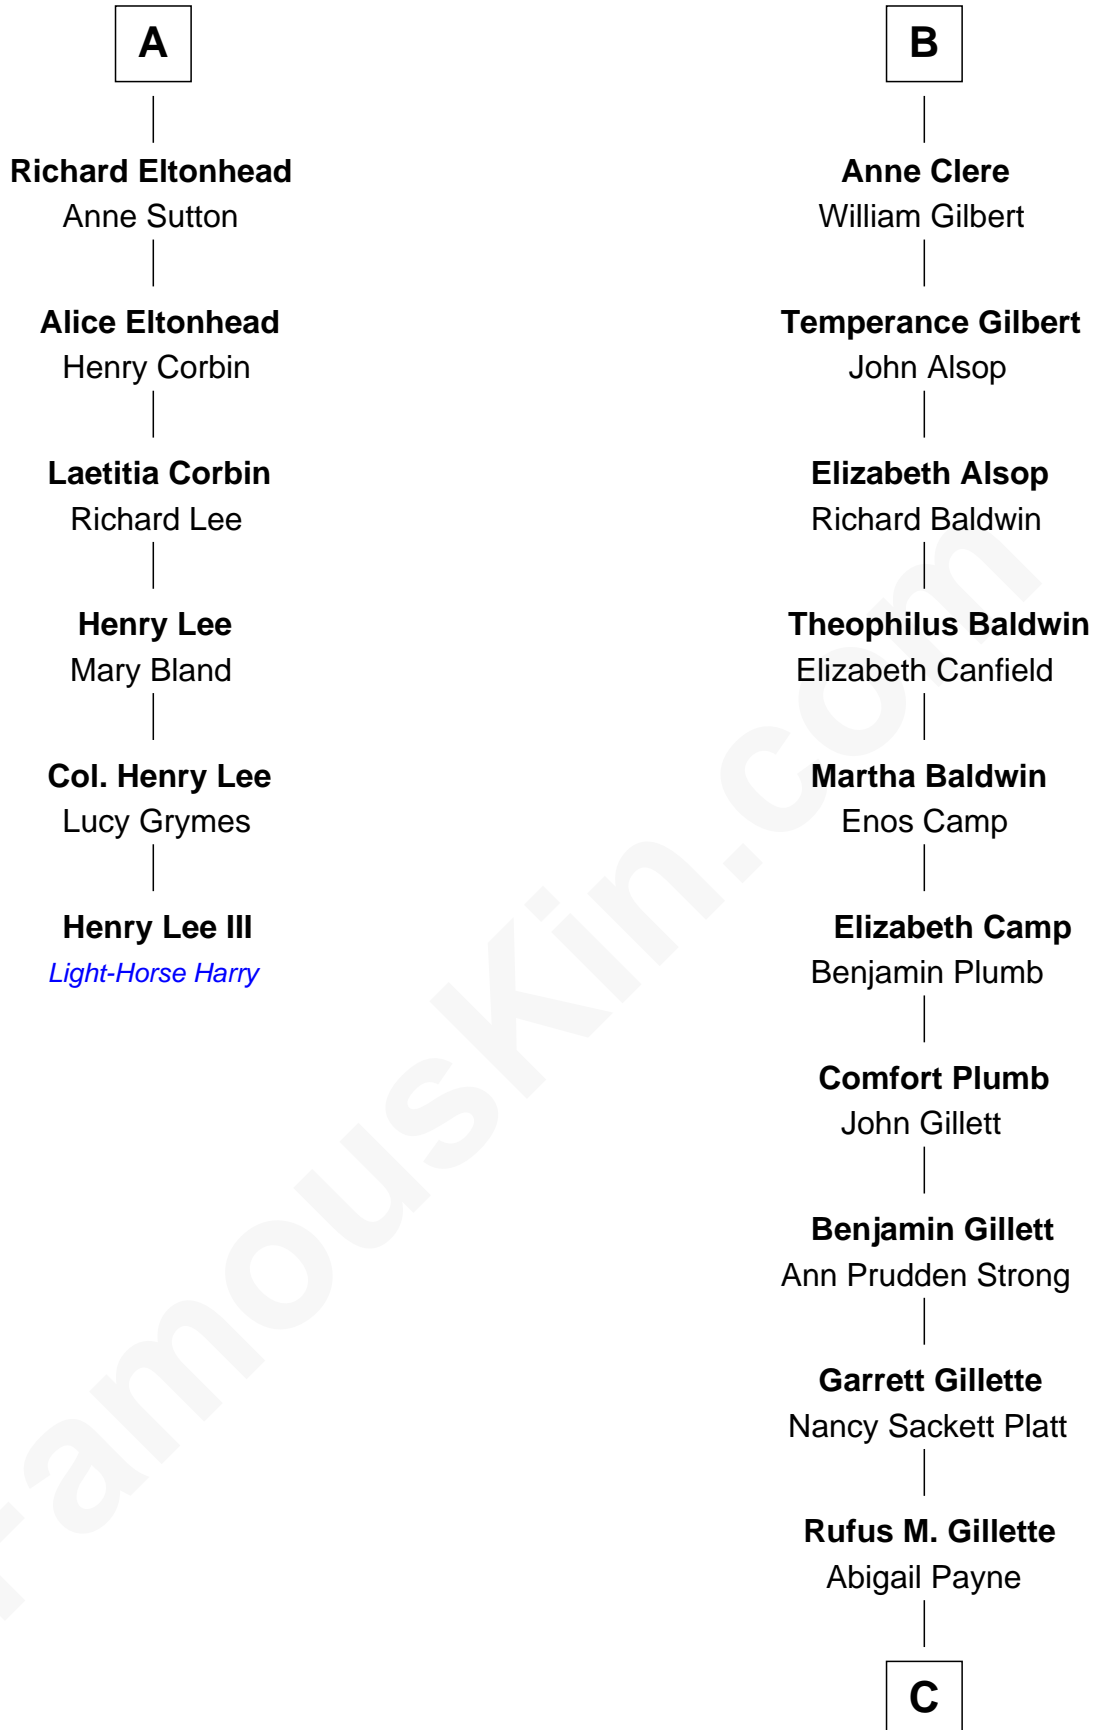

FamousKin.com Relationship Chart of

Henry Lee III

9th Governor of Virginia

12th cousin 8 times removed of

Treat Williams

TV & Movie Actor

Sir Richard Fitzalan

Elizabeth de Bohun

Sir William Beauchamp

Joan Beauchamp

James Butler

Sir Thomas Butler

Anne Hankeford

Margaret Butler

Sir William Boleyn

Alice Boleyn

Sir Robert Clere

Sir John Clere

Anne Tyrrell

Sir Edmund Clere

Frances Fulmerston

B

C

Mary Abigail Gillette
George Willey Andrew