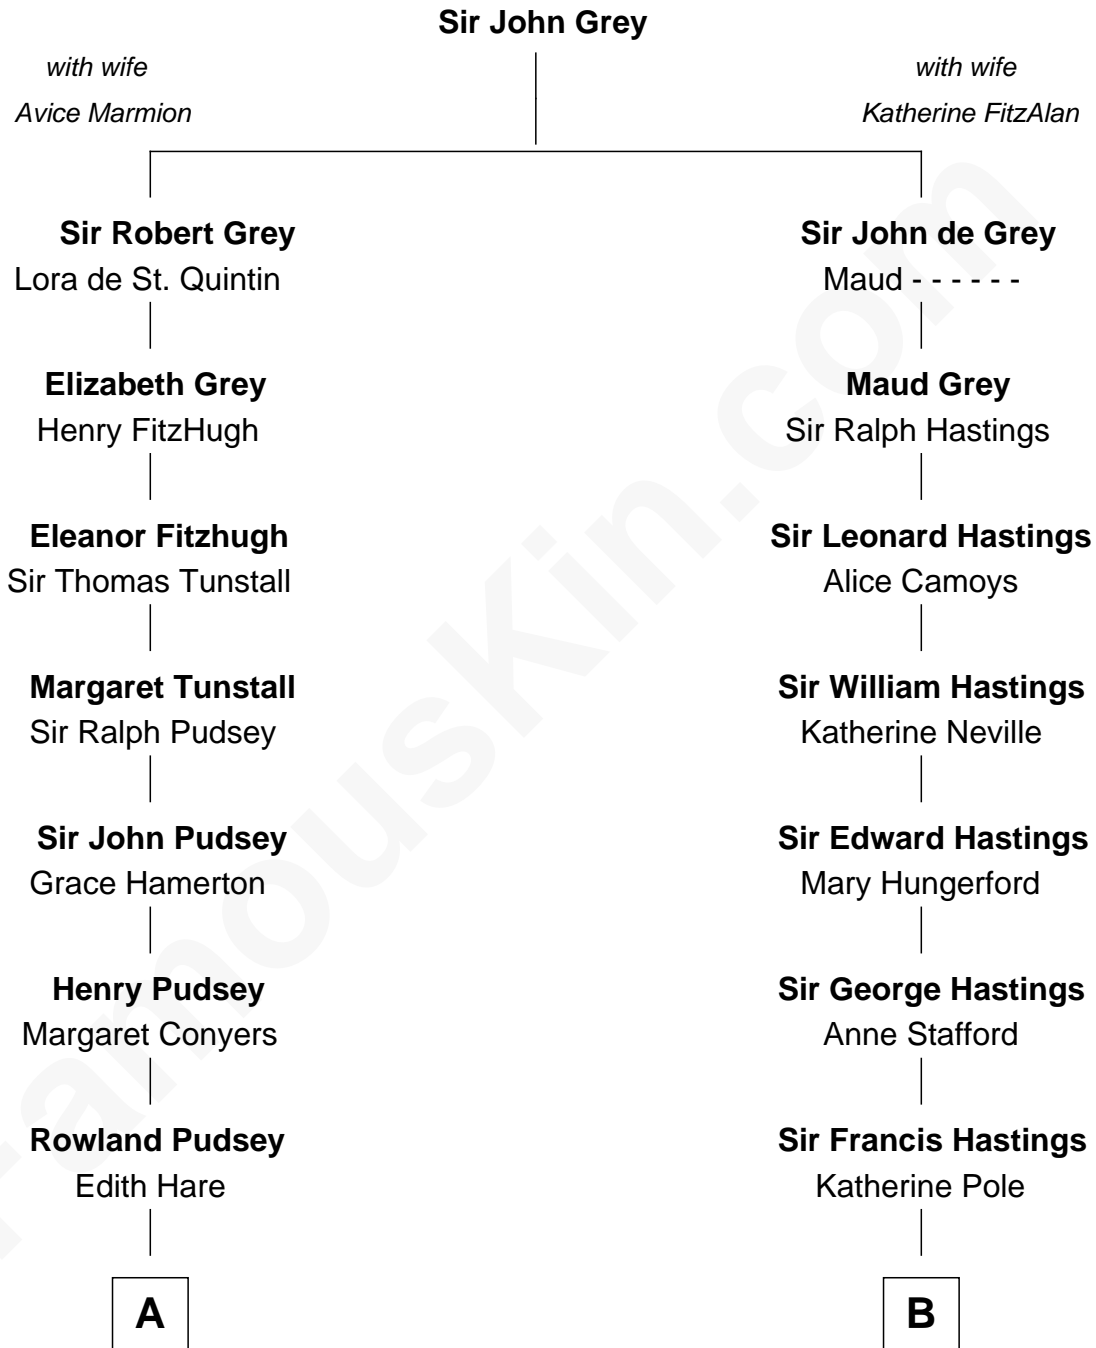

# FamousKin.com Relationship Chart of

**Henry Lee III**

*9th Governor of Virginia*

**16th cousin of**

**Lewis Carroll**

*Author of Alice in Wonderland*

**A**

**William Pudsey**  
Eleanor Montfort

**Robert Pudsey**  
Eleanor Harman

**George Pudsey**  
Matilda Cotton

**Dorothy Pudsey**  
Gawen Grosvenor

**Winifred Grosvenor**  
Thomas Corbin

**Henry Corbin**  
Alice Eltonhead

**Laetitia Corbin**  
Richard Lee