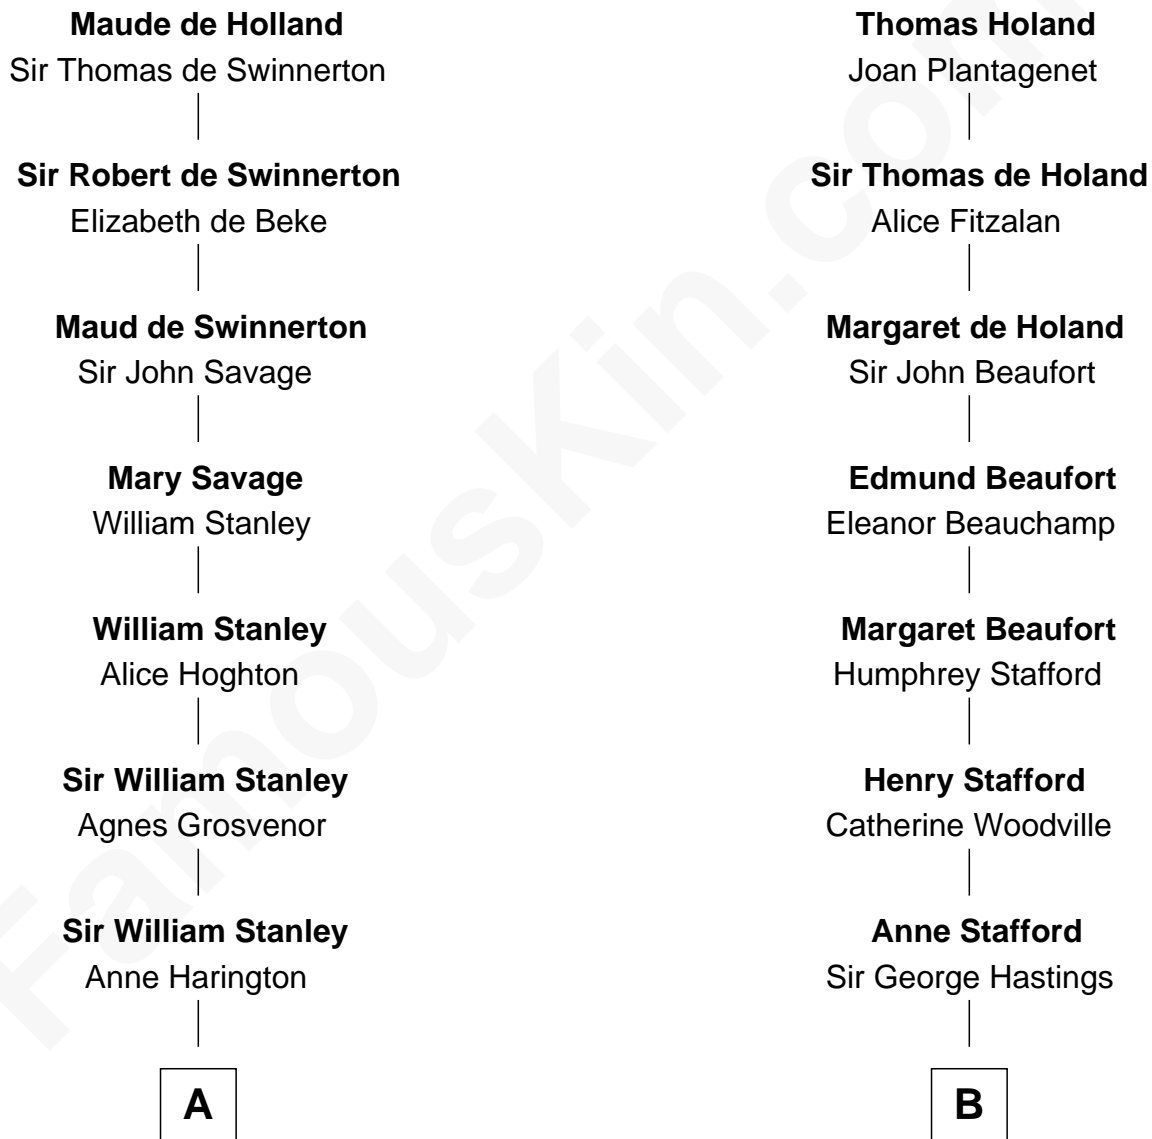

# FamousKin.com Relationship Chart of

**Henry Lee III**

*9th Governor of Virginia*

14th cousin 3 times removed of

**Lewis Carroll**

*Author of Alice in Wonderland*

**Sir Robert de Holland**

Maude la Zouche

**A**

**Peter Stanley**  
Cecily Tarleton

**Anne Stanley**  
Edward Sutton

**Anne Sutton**  
Richard Eltonhead

**Alice Eltonhead**  
Henry Corbin

**Laetitia Corbin**  
Richard Lee

**Henry Lee**  
Mary Bland

**Col. Henry Lee**  
Lucy Grymes

**Henry Lee III**  
*Light-Horse Harry*

**B**

**Sir Francis Hastings**  
Katherine Pole

**George Hastings**  
Dorothy Port

**Francis Hastings**  
Sarah Harington

**Catherine Hastings**  
Philip Stanhope