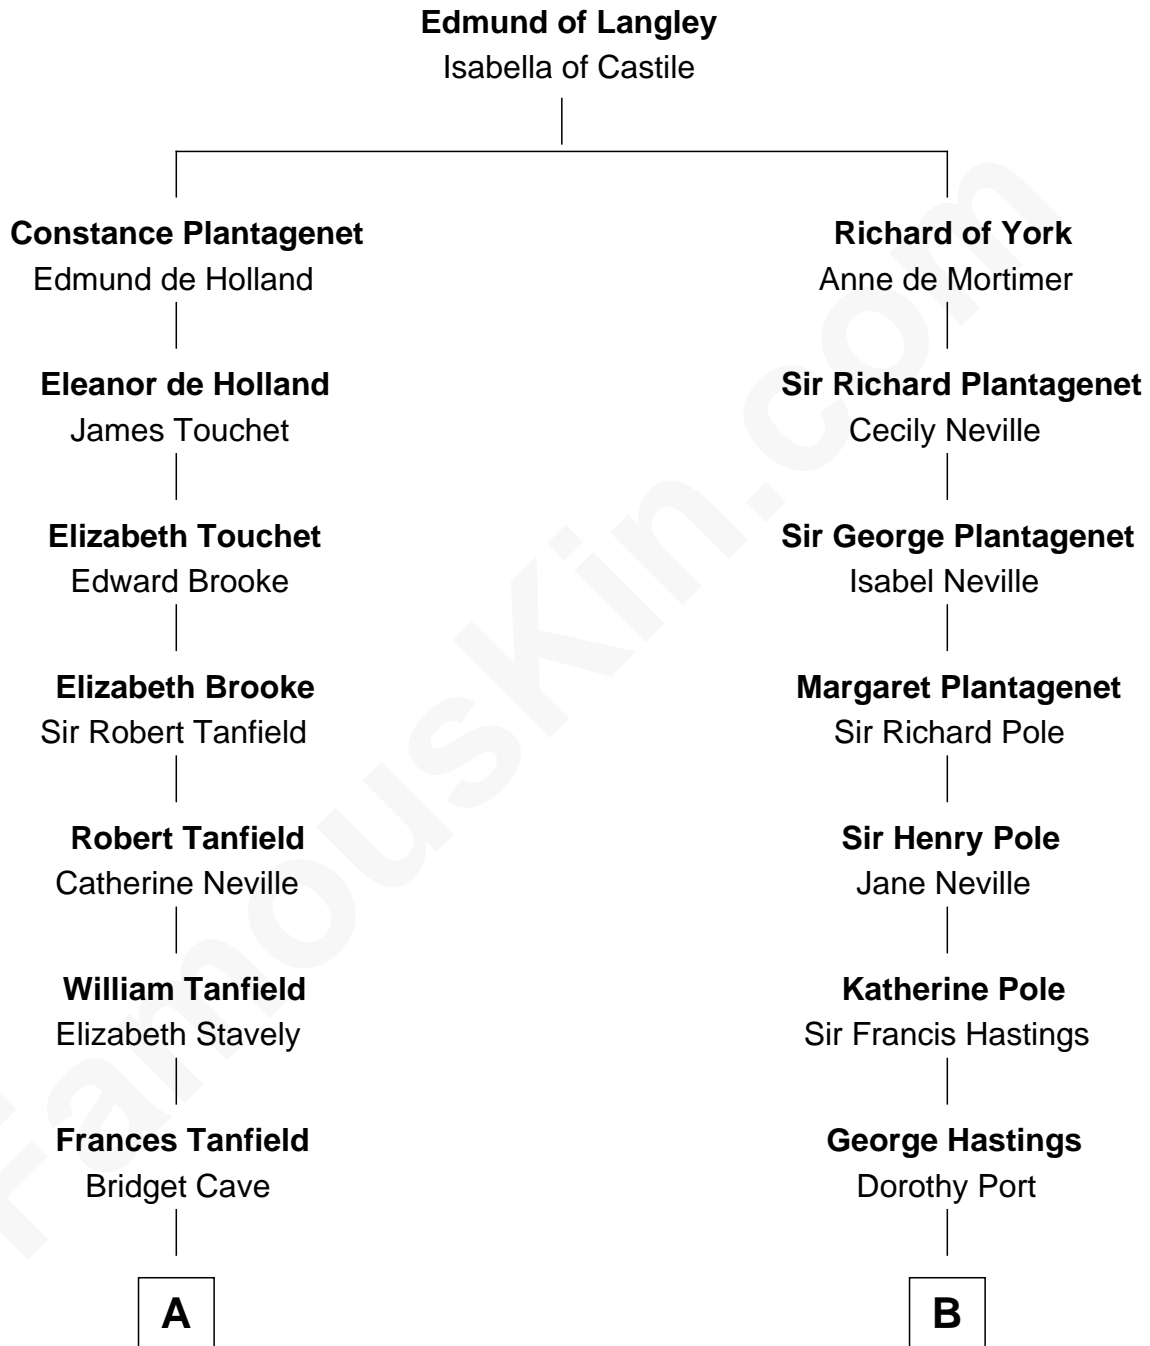

FamousKin.com Relationship Chart of

Henry Lee III

9th Governor of Virginia

15th cousin of

Lewis Carroll

Author of Alice in Wonderland

A

Anne Tanfield
Clement Vincent

Elizabeth Vincent
Richard Lane

Dorothy Lane
William Randolph

Richard Randolph
Elizabeth Ryland

Col. William Randolph
Mary Isham

Elizabeth Randolph
Richard Bland

Mary Bland
Henry Lee

Col. Henry Lee
Lucy Grymes