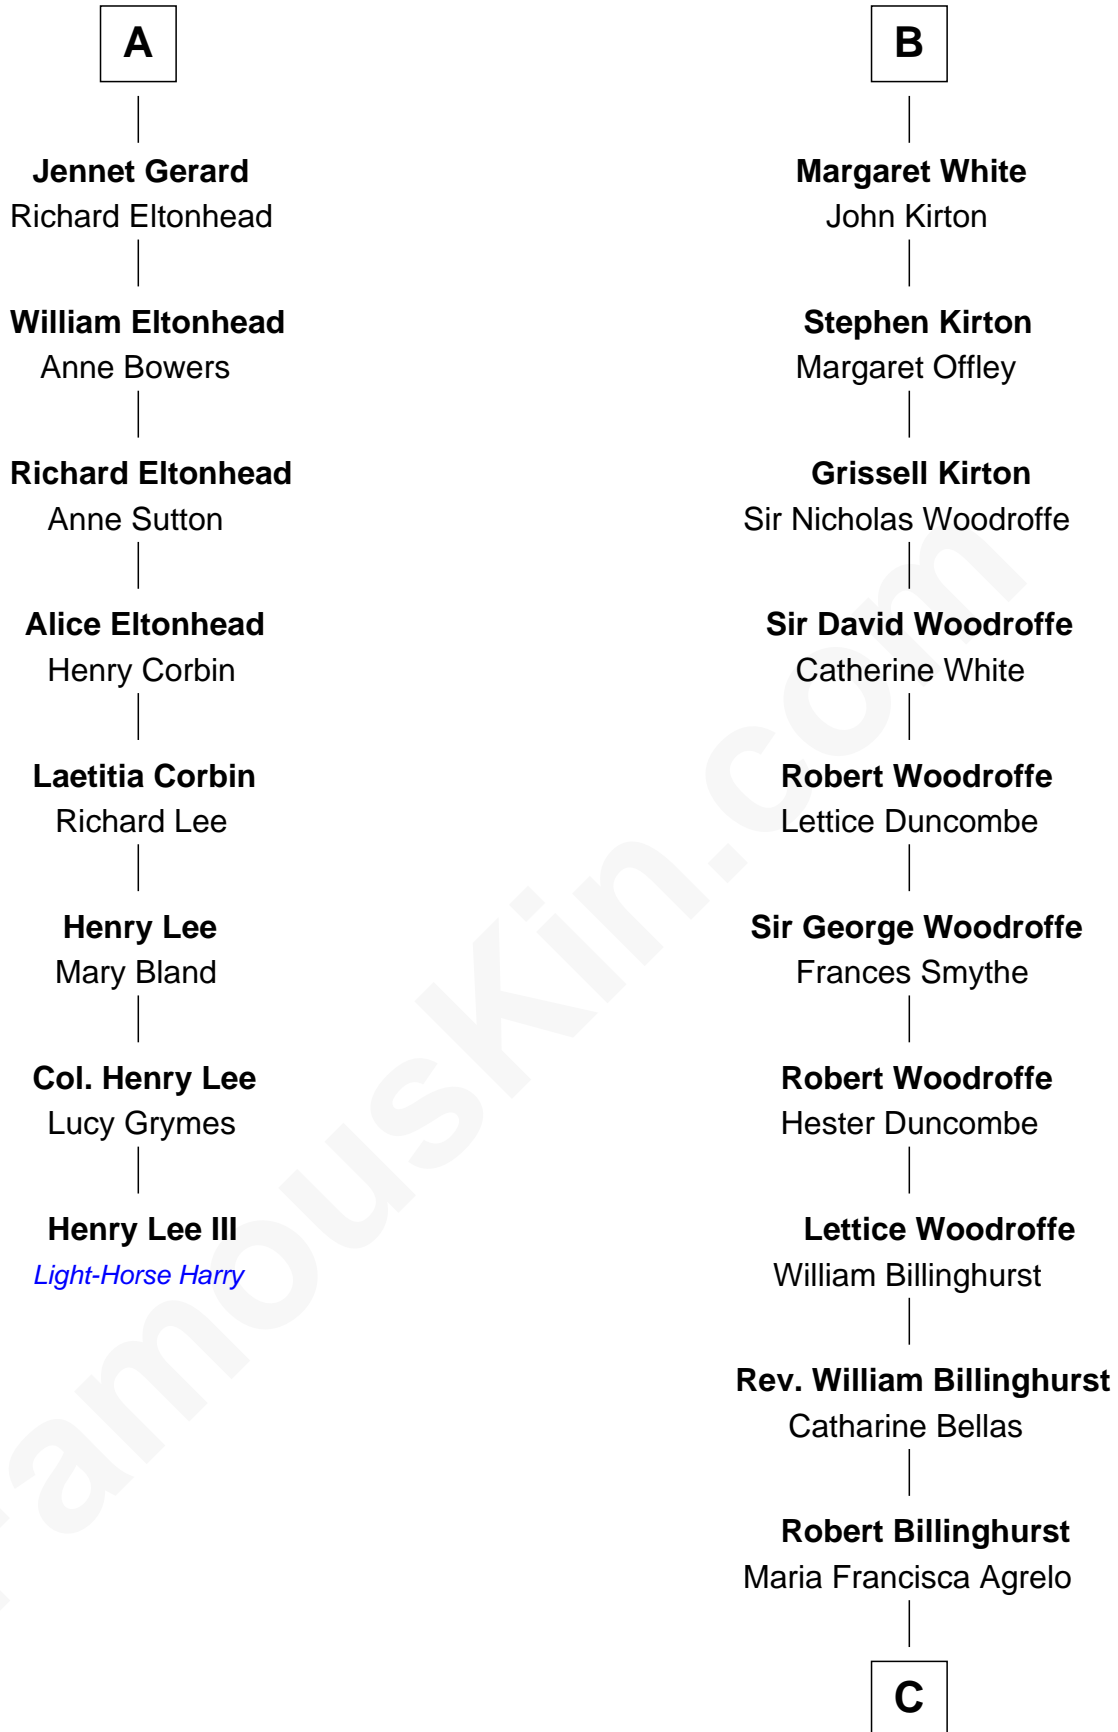

### Henry Lee III

9th Governor of Virginia

14th cousin 4 times removed of

**Guillermo Billinghurst**

31st President of Peru

**Bartholomew de Badlesmere**

Margaret de Clare

**Elizabeth de Badlesmere**

Sir John Savage

**Dulcia Savage**

Sir Henry Bold

**Maud Bold**

Thomas Gerard

**A**

**Maud de Badlesmere**

John de Vere

**Margaret de Vere**

Henry de Beaumont

**Sir John de Beaumont**

Katherine de Everingham

**Elizabeth Beaumont**

Sir William Botreaux

**Margaret Botreaux**

Sir Robert Hungerford

**Eleanor Hungerford**

Sir John White

**Robert White**

Margaret Gainsford

**B**

C

Guillermo Eugenio Billinghurst

Belisaria Angulo