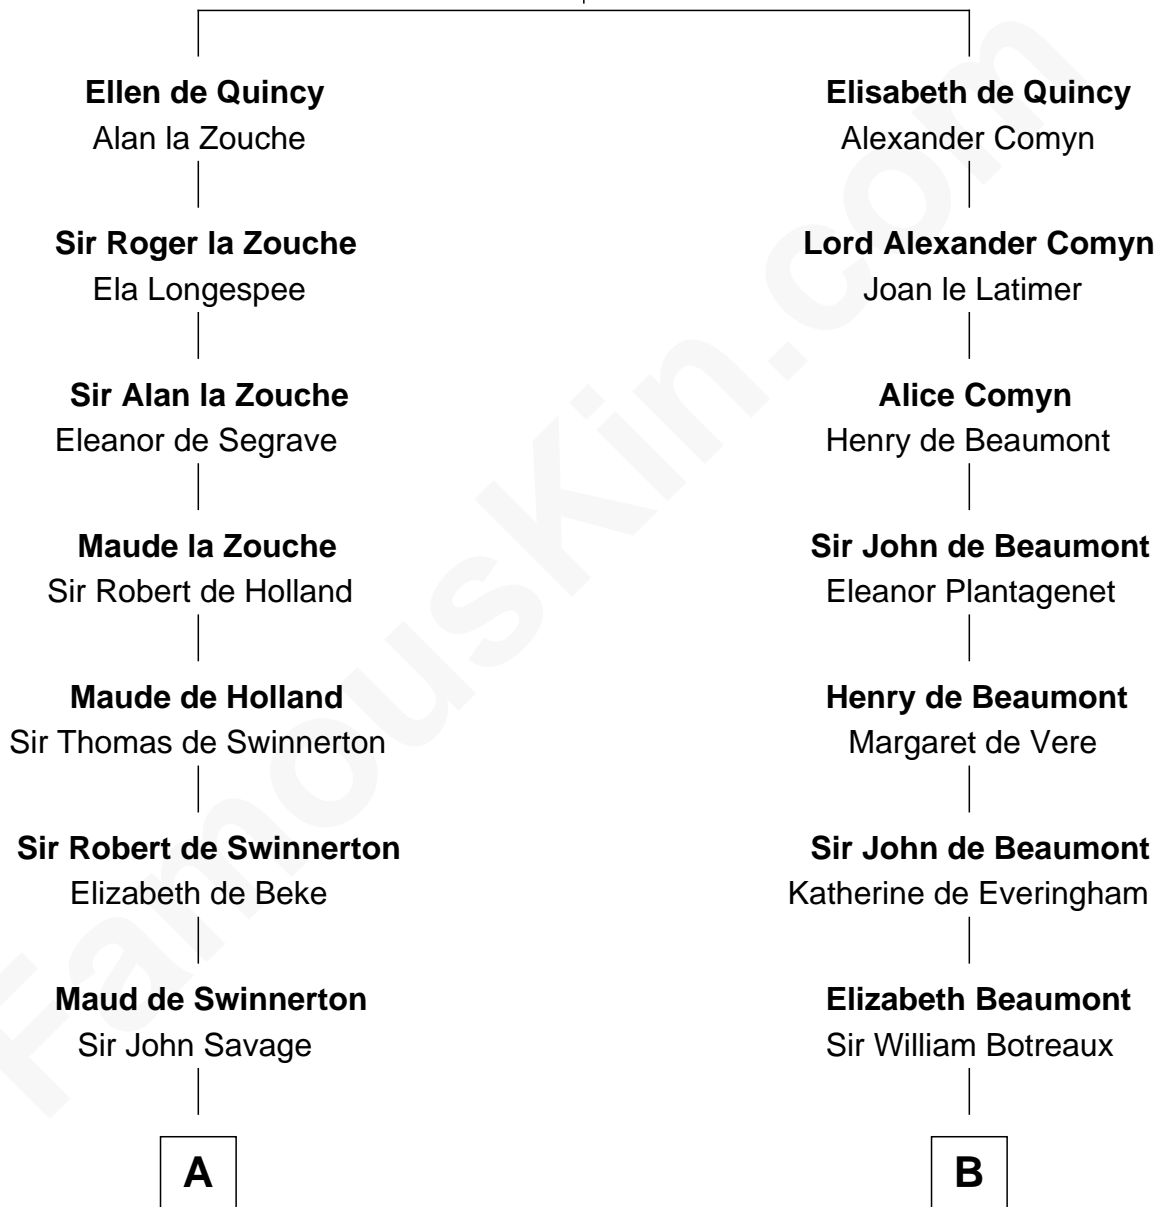

FamousKin.com

Relationship Chart of

Henry Lee III

9th Governor of Virginia

18th cousin 3 times removed of

Guillermo Billinghurst

31st President of Peru

Sir Roger de Quincy

Helen of Galloway

C

Col. Henry Lee

Lucy Grymes

Henry Lee III

Light-Horse Harry

D

Lettice Woodroffe