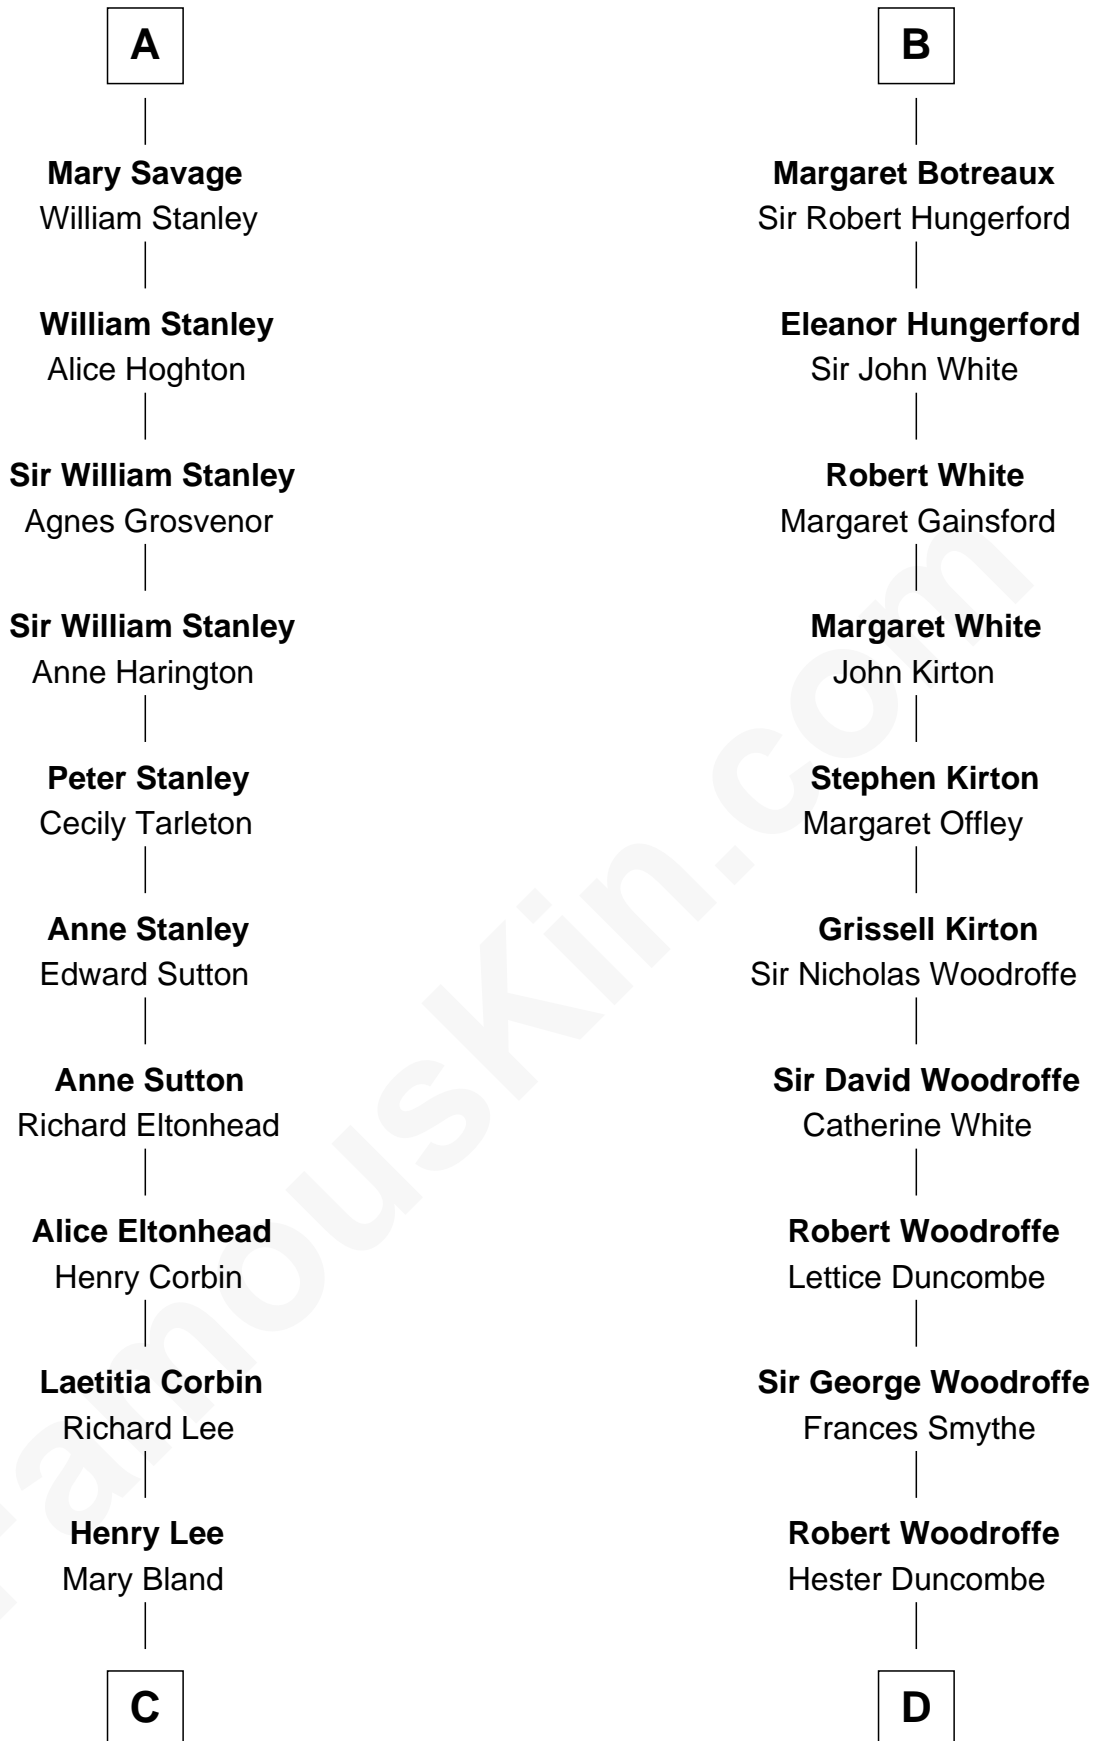

FamousKin.com

Relationship Chart of

Henry Lee III

9th Governor of Virginia

18th cousin 3 times removed of

Guillermo Billinghurst

31st President of Peru

Sir Roger de Quincy

Helen of Galloway

C

Col. Henry Lee

Lucy Grymes

Henry Lee III

Light-Horse Harry

D

Lettice Woodroffe