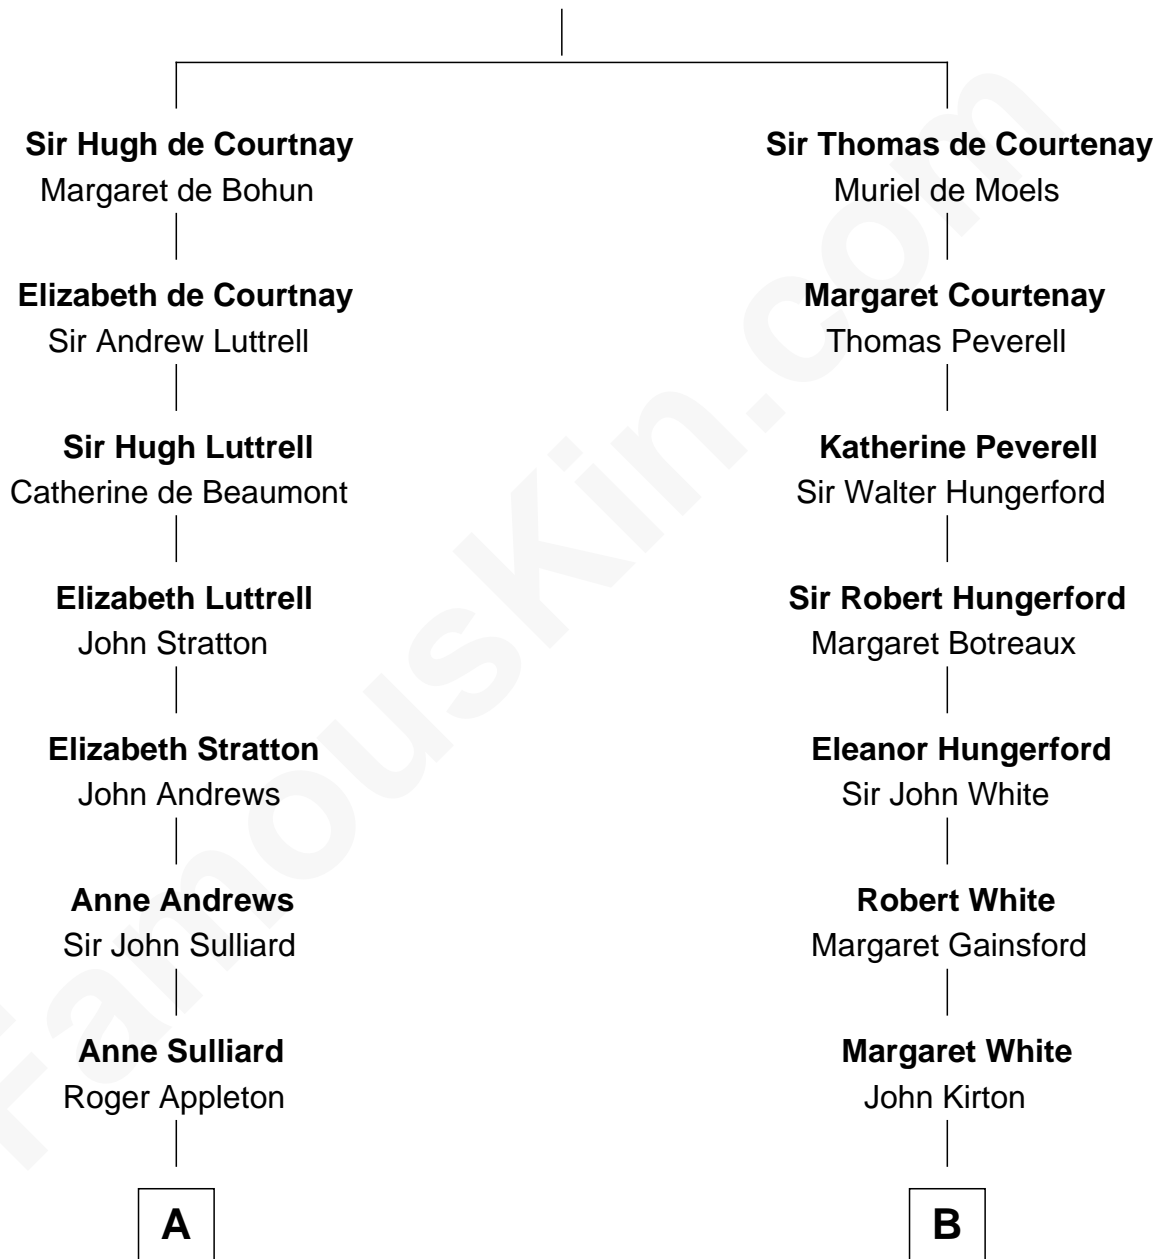

## Relationship Chart of

### Henry Lee III

9th Governor of Virginia

16th cousin 1 time removed of

**Guillermo Billinghurst**

31st President of Peru

**Sir Hugh de Courtenay**

Agnes de St. John

**A**

**Henry Appleton**

Margaret Roper

**Roger Appleton**

Agnes Clarke

**Alice Appleton**

Henry Berney

**Sir Thomas Berney**

Juliana Gawdy