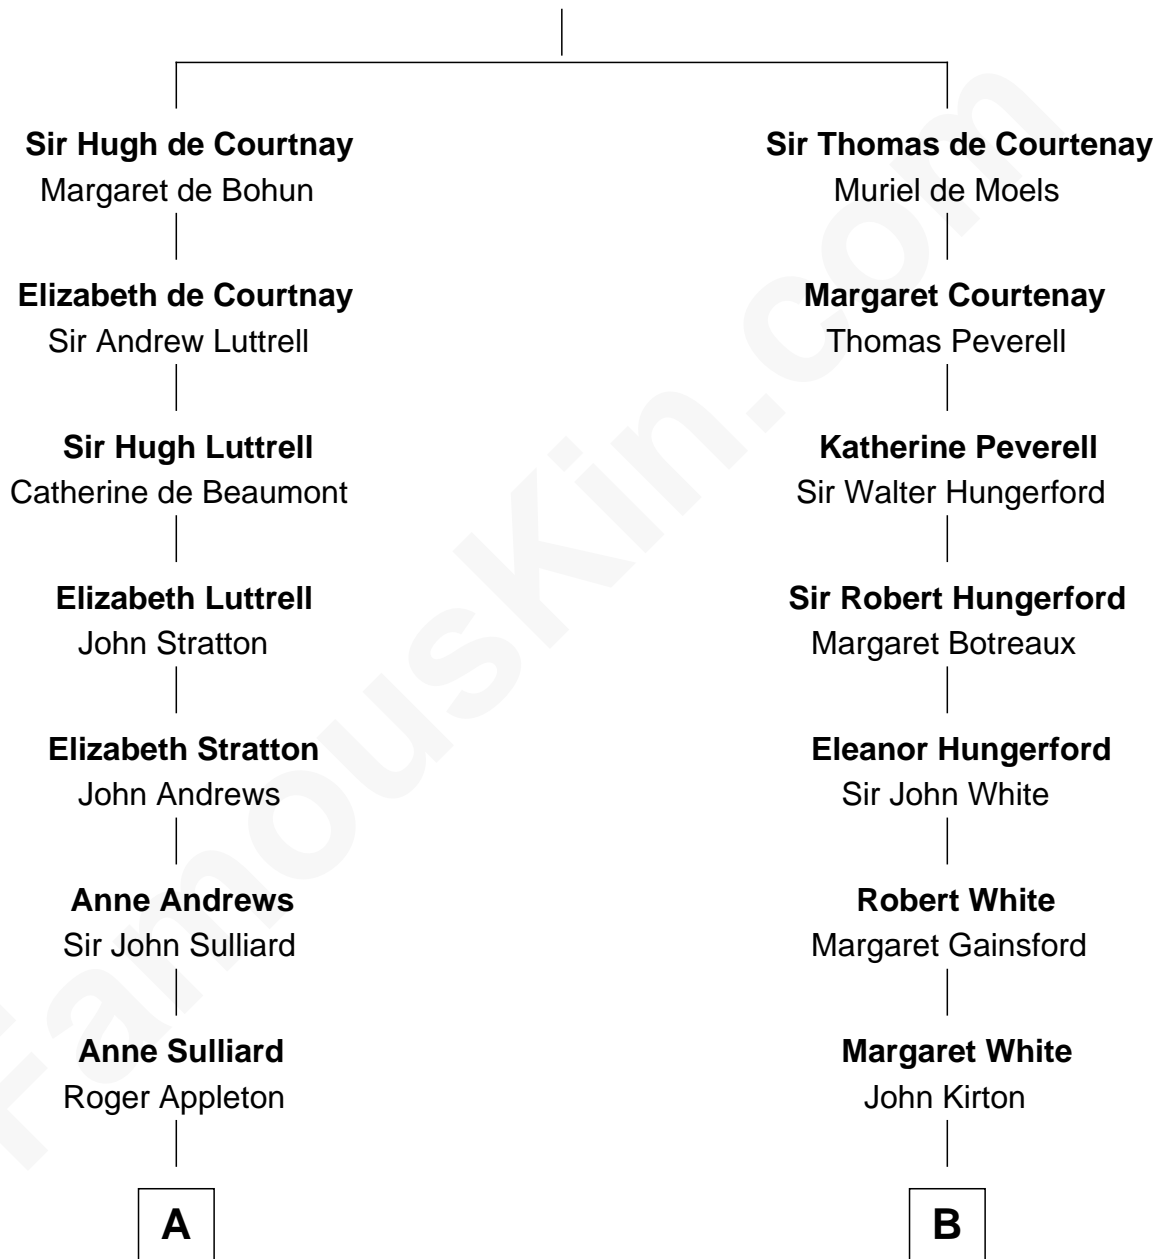

## Relationship Chart of

### Henry Lee III

9th Governor of Virginia

16th cousin 3 times removed of

**Susana Ferrari Billinghurst**

Argentine Aviation Pioneer

**Sir Hugh de Courtenay**

Agnes de St. John

C

**Lisandro Billinghamurst**

Ana Kidd

**Rosa Laureana Billinghamurst**

Alfredo Ferrari

**Susana Ferrari Billinghamurst**

*Argentine Aviation Pioneer*

FamousKin.com