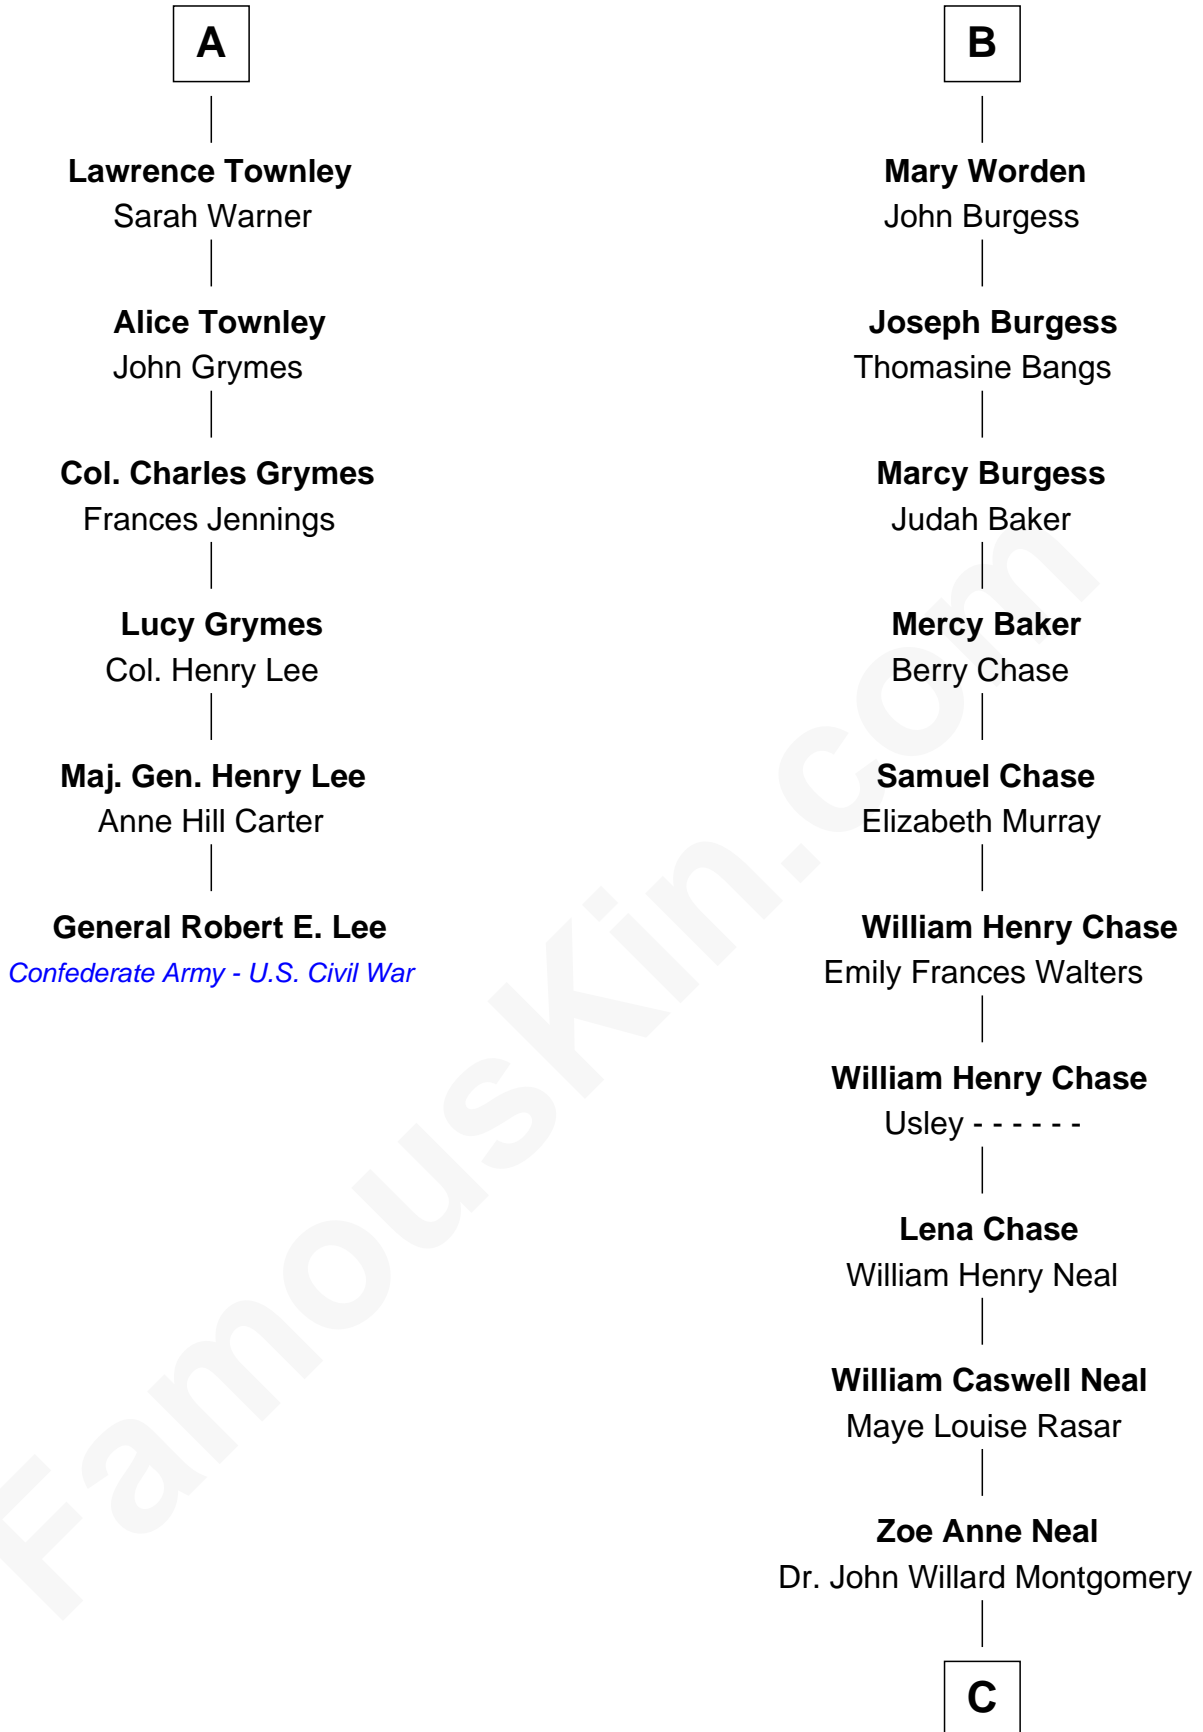

FamousKin.com Relationship Chart of

General Robert E. Lee

Confederate Army - U.S. Civil War

12th cousin 6 times removed of

Pete Buttigieg

19th U.S. Secretary of Transportation

Richard Sherburne

Alice Hamerton

C

—
Jennifer Anne Montgomery

Joseph Anthony Buttigieg

—
Pete Buttigieg

U.S. Secretary of Transportation

FamousKin.com