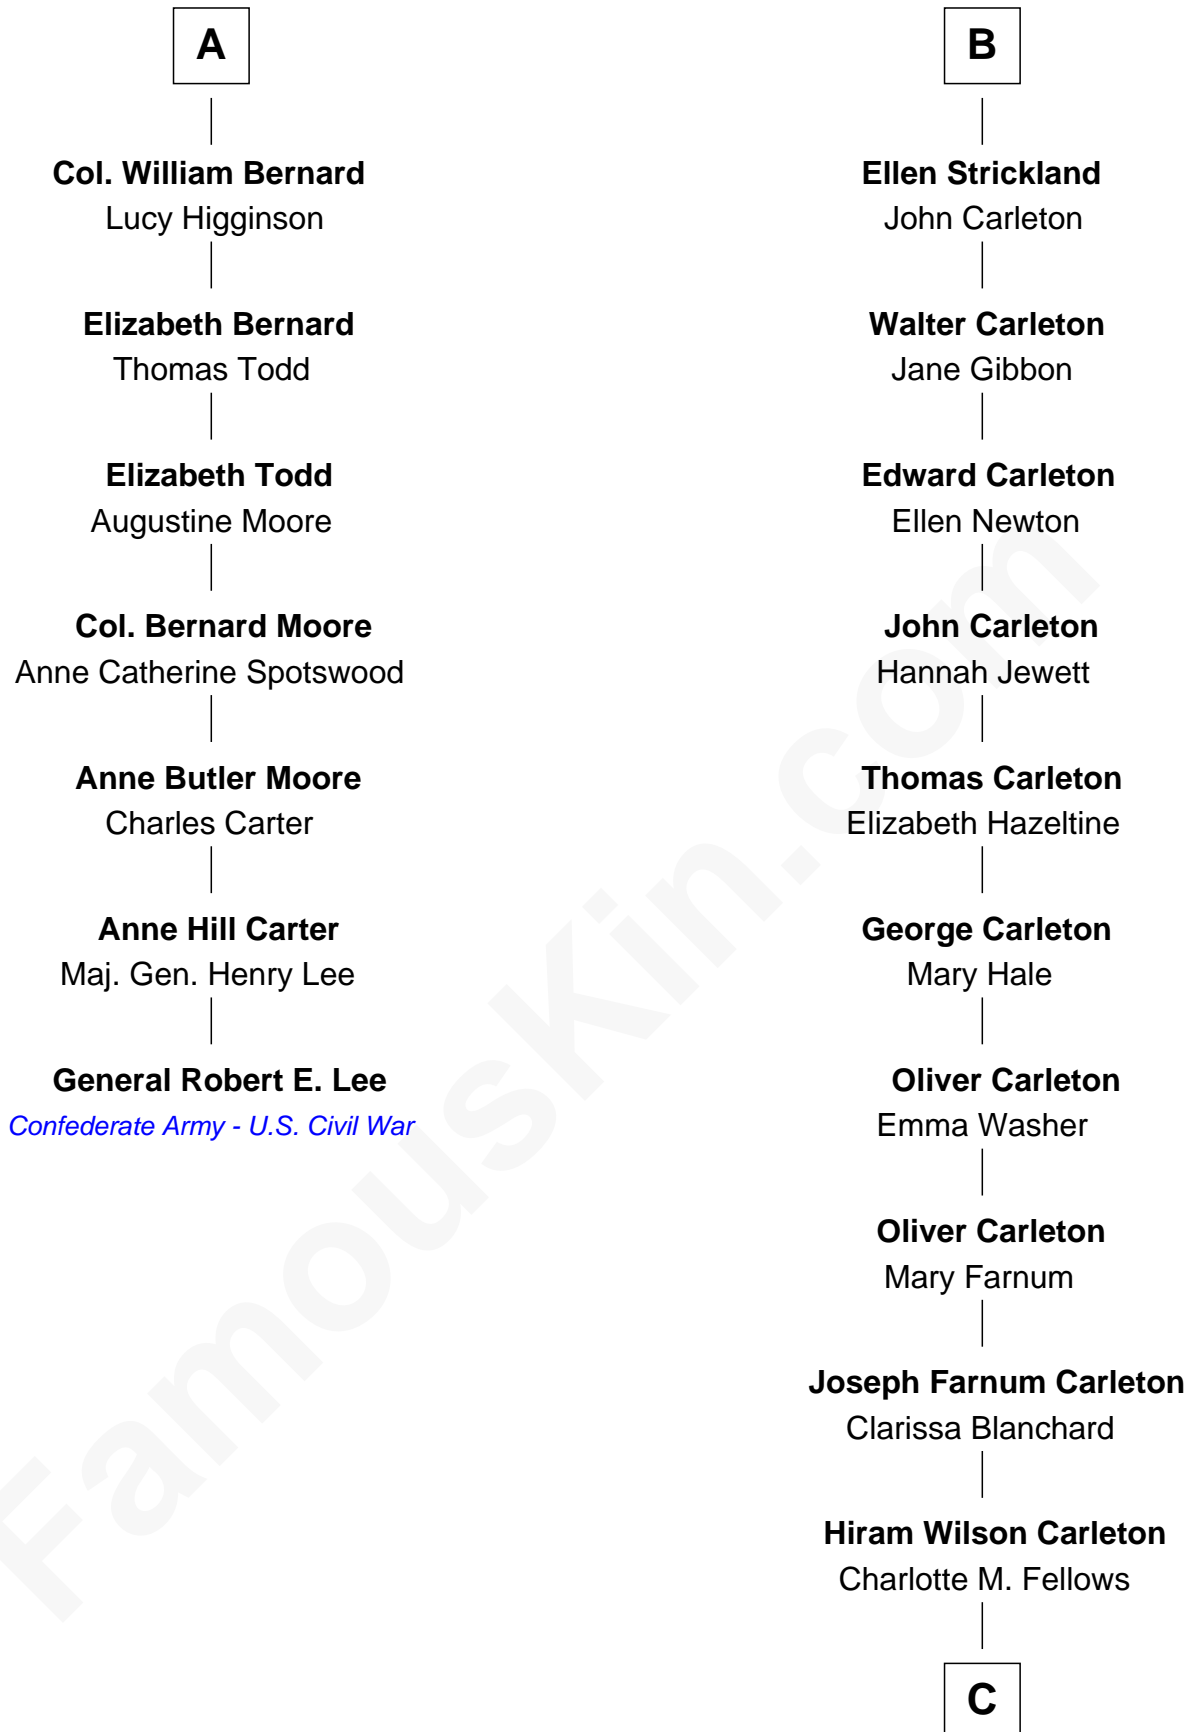

FamousKin.com Relationship Chart of

General Robert E. Lee

Confederate Army - U.S. Civil War

13th cousin 7 times removed of

Mickey Rourke

Movie Actor

Margaret de Stafford

Sir Ralph Neville

Mary Ferrers

John Neville

Elizabeth Newmarch

Jane de Neville

Sir William Gascoigne

Margaret Gascoigne

Sir Christopher Ward

Anne Ward

Sir Ralph Neville

Katherine Neville

Sir Walter Strickland

Walter Strickland

Agnes - - - - -

B

C

Joseph Clinton Carleton

Maud Alice Fitts

Hazel May Carleton

Leonard Ernest Cameron

Annette Elizabeth Cameron

Philip Andrew Rourke

Mickey Rourke

Movie Actor

FamousKin.com