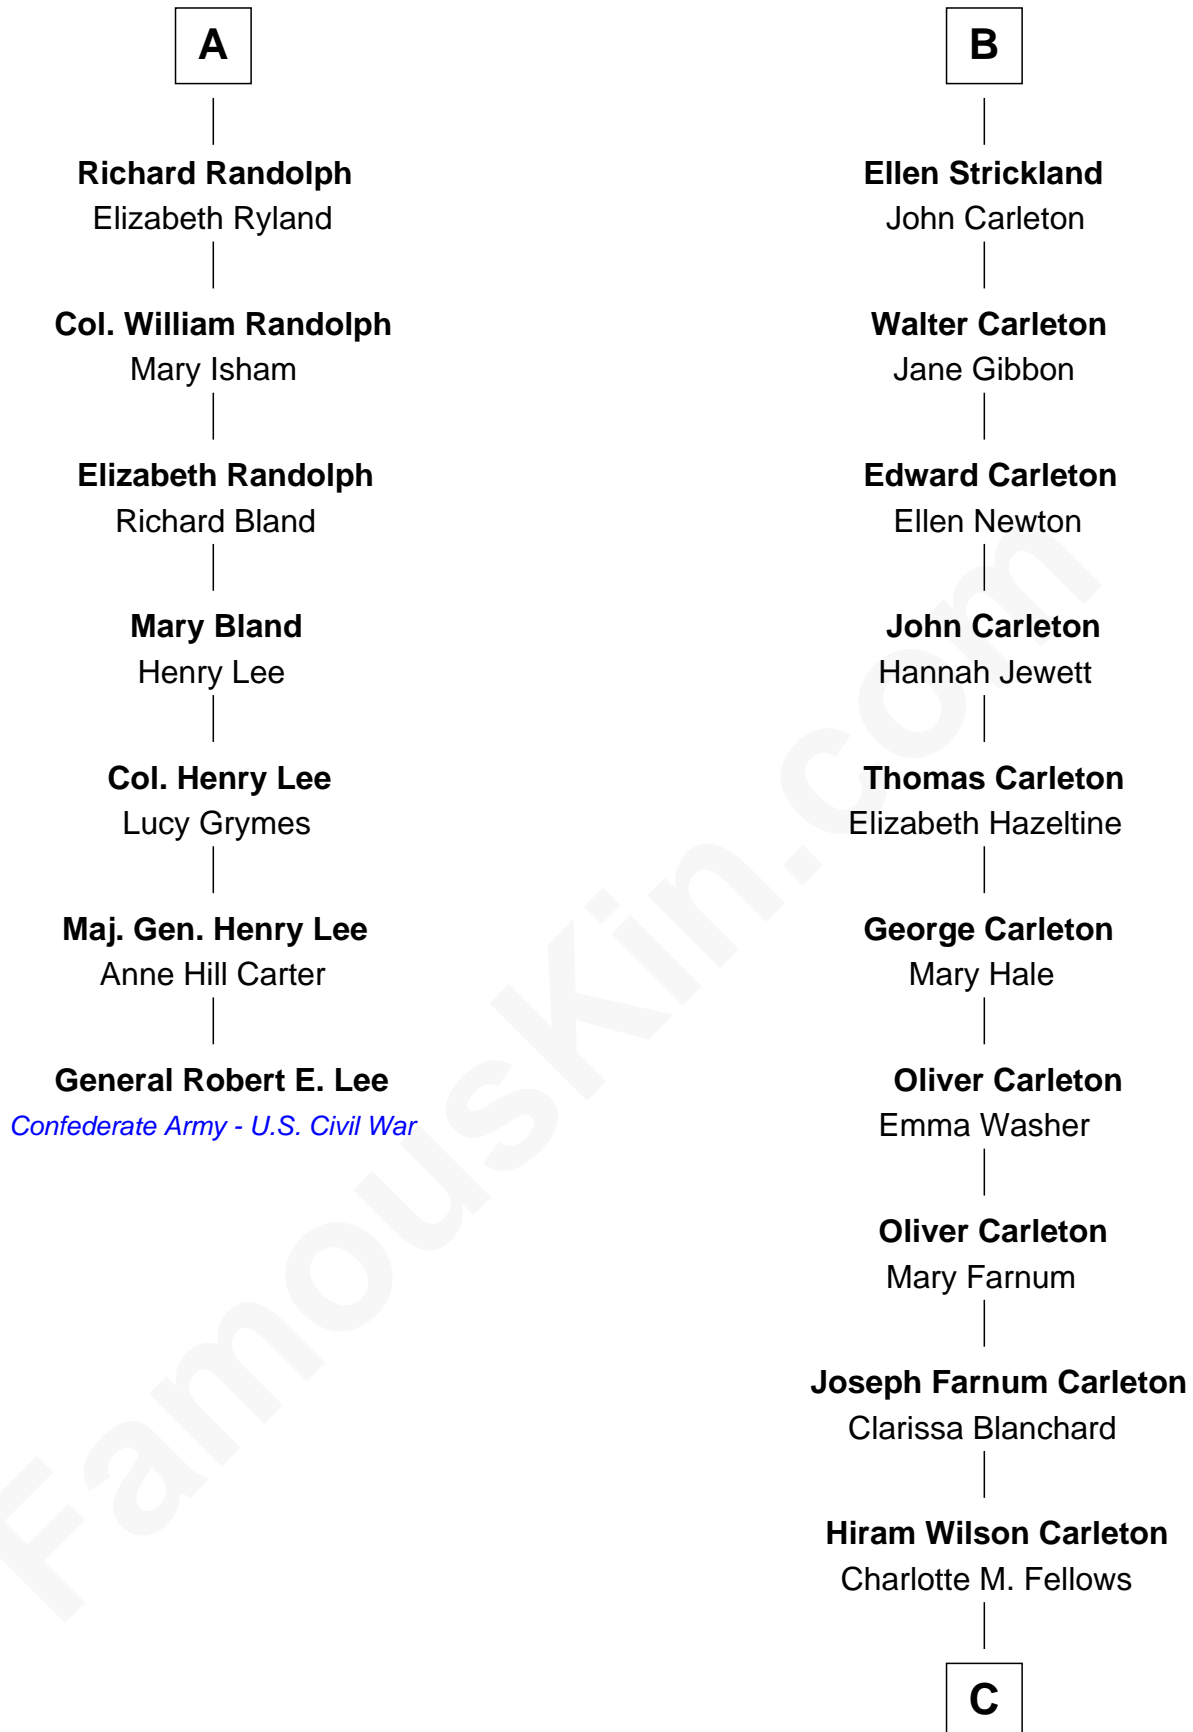

FamousKin.com Relationship Chart of

General Robert E. Lee

Confederate Army - U.S. Civil War

13th cousin 7 times removed of

Mickey Rourke

Movie Actor

Sir Ralph Neville

with wife
Joan Beaufort

Sir Christopher Ward

Anne Tanfield

Clement Vincent

Anne Ward

Sir Ralph Neville

Elizabeth Vincent

Richard Lane

Katherine Neville

Sir Walter Strickland

Dorothy Lane

William Randolph

Walter Strickland

Agnes - - - - -

A

B

C

Joseph Clinton Carleton

Maud Alice Fitts

Hazel May Carleton

Leonard Ernest Cameron

Annette Elizabeth Cameron

Philip Andrew Rourke

Mickey Rourke

Movie Actor