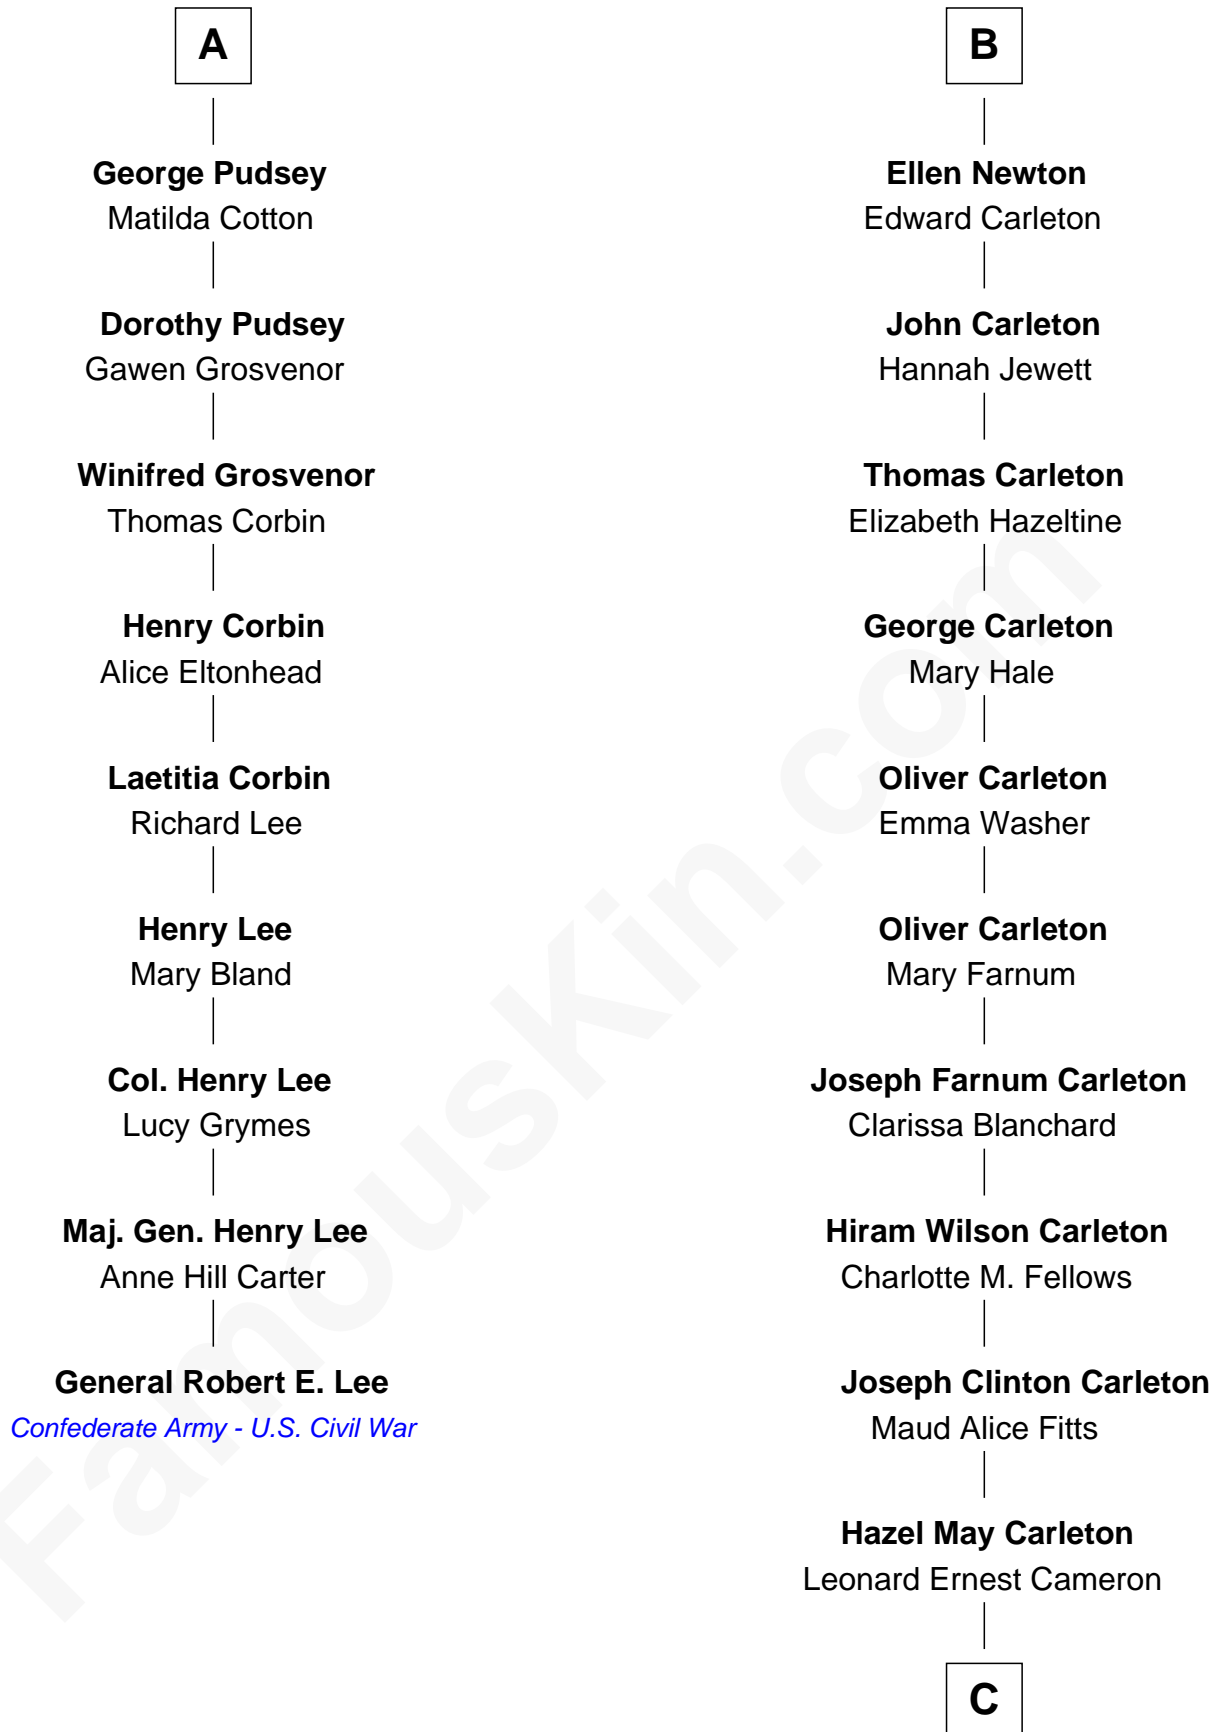

# FamousKin.com Relationship Chart of

**General Robert E. Lee**

*Confederate Army - U.S. Civil War*

15th cousin 3 times removed of

**Mickey Rourke**

*Movie Actor*

**Henry FitzHugh**

Elizabeth Grey

**Eleanor Fitzhugh**  
Sir Thomas Tunstall

**Margaret Tunstall**  
Sir Ralph Pudsey

**Sir John Pudsey**  
Grace Hamerton

**Henry Pudsey**  
Margaret Conyers

**Rowland Pudsey**  
Edith Hare

**William Pudsey**  
Eleanor Montfort

**Robert Pudsey**  
Eleanor Harman

**A**

**Sir William FitzHugh**  
Margery Willoughby

**Lora FitzHugh**  
Sir John Constable

**Isabel Constable**  
Stephen de Thorpe

**Margaret Thorpe**  
John Newton

**John Newton**  
Margaret Grimston

**John Newton**  
Marie - - - - -

**Lancelot Newton**  
Mary Lee

**B**

C

—  
**Annette Elizabeth Cameron**

Philip Andrew Rourke

—  
**Mickey Rourke**

*Movie Actor*