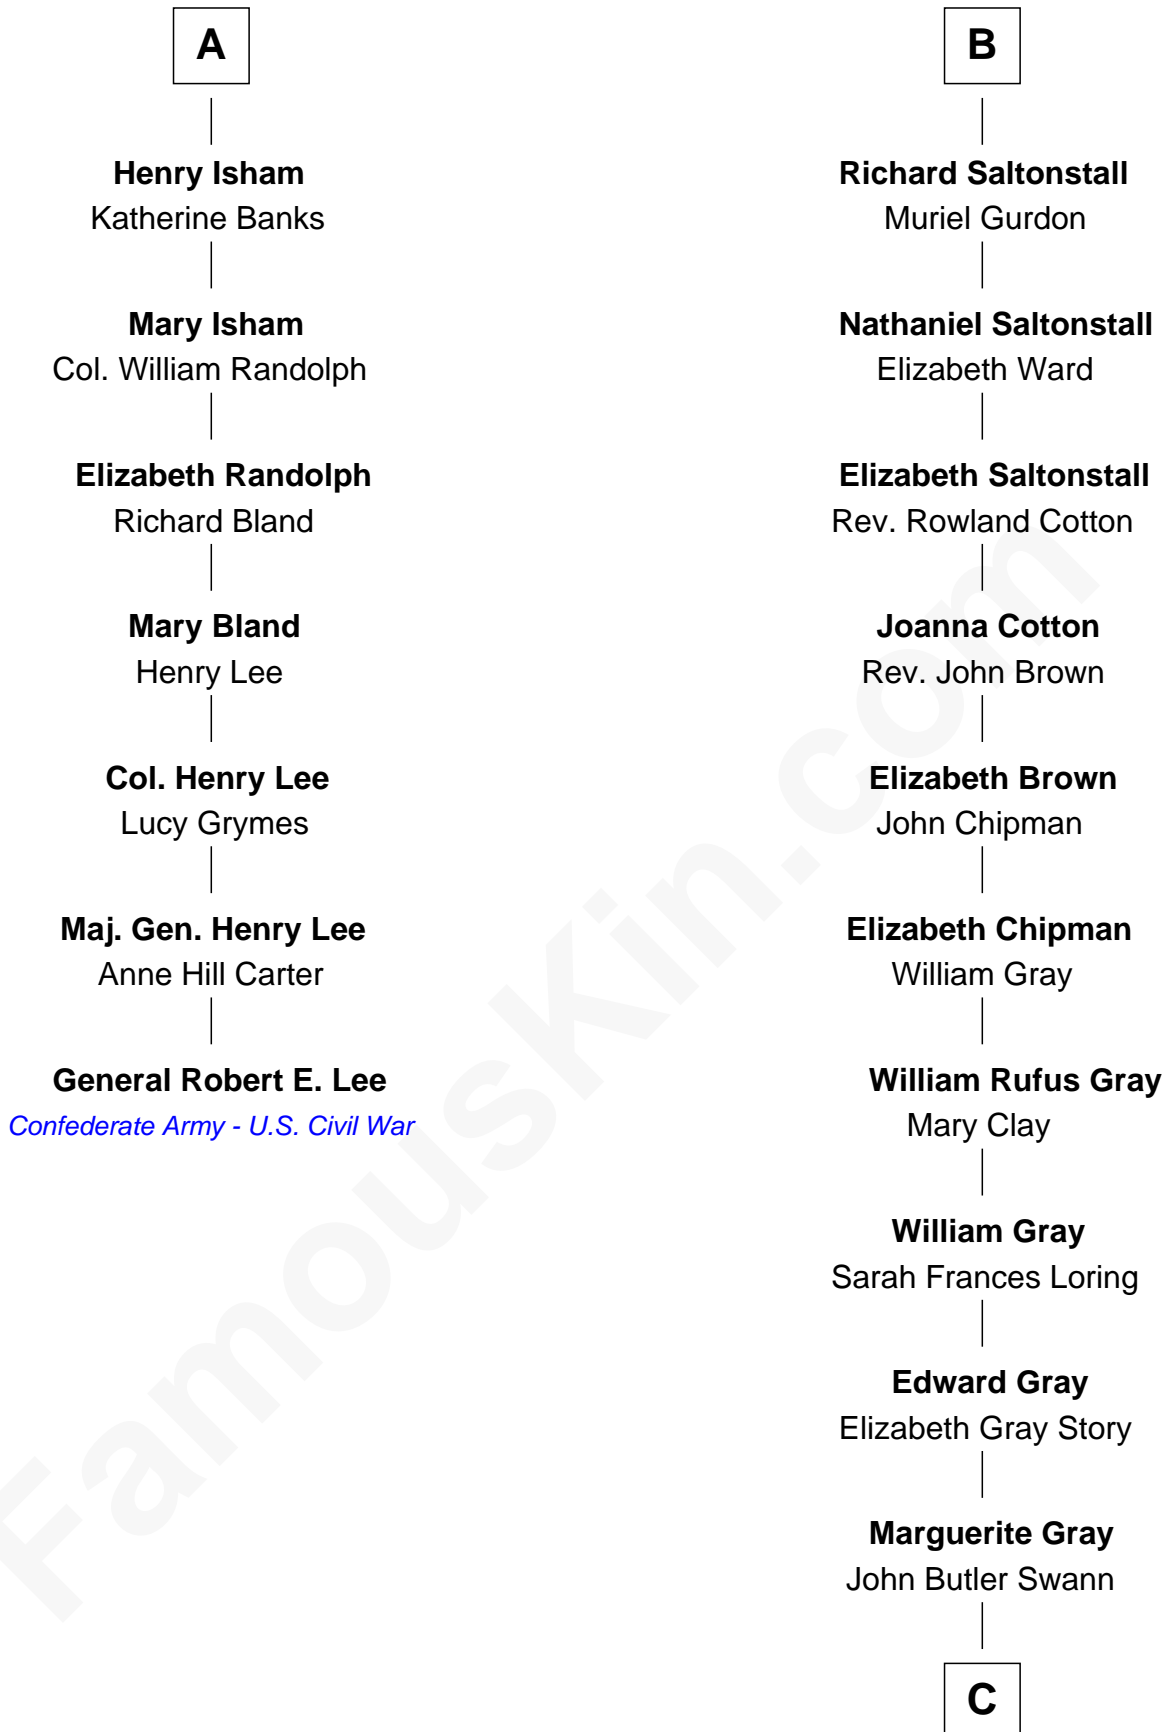

FamousKin.com Relationship Chart of

General Robert E. Lee

Confederate Army - U.S. Civil War

13th cousin 5 times removed of

Story Musgrave

NASA Astronaut

Sir John Hopton

Margaret Saville

John Markenfield

Sir Thomas Markenfield

Eleanor Conyers

Sir Ninian Markenfield

Dorothy Gascoigne

Alice Markenfield

Sir Robert Mauleverer

Dorothy Mauleverer

John Kaye

Robert Kaye

Anne Flower

Grace Kaye

Richard Saltonstall

B

C

|
Marguerite Swann

Percy Musgrave

|
Story Musgrave

NASA Astronaut

FamousKin.com