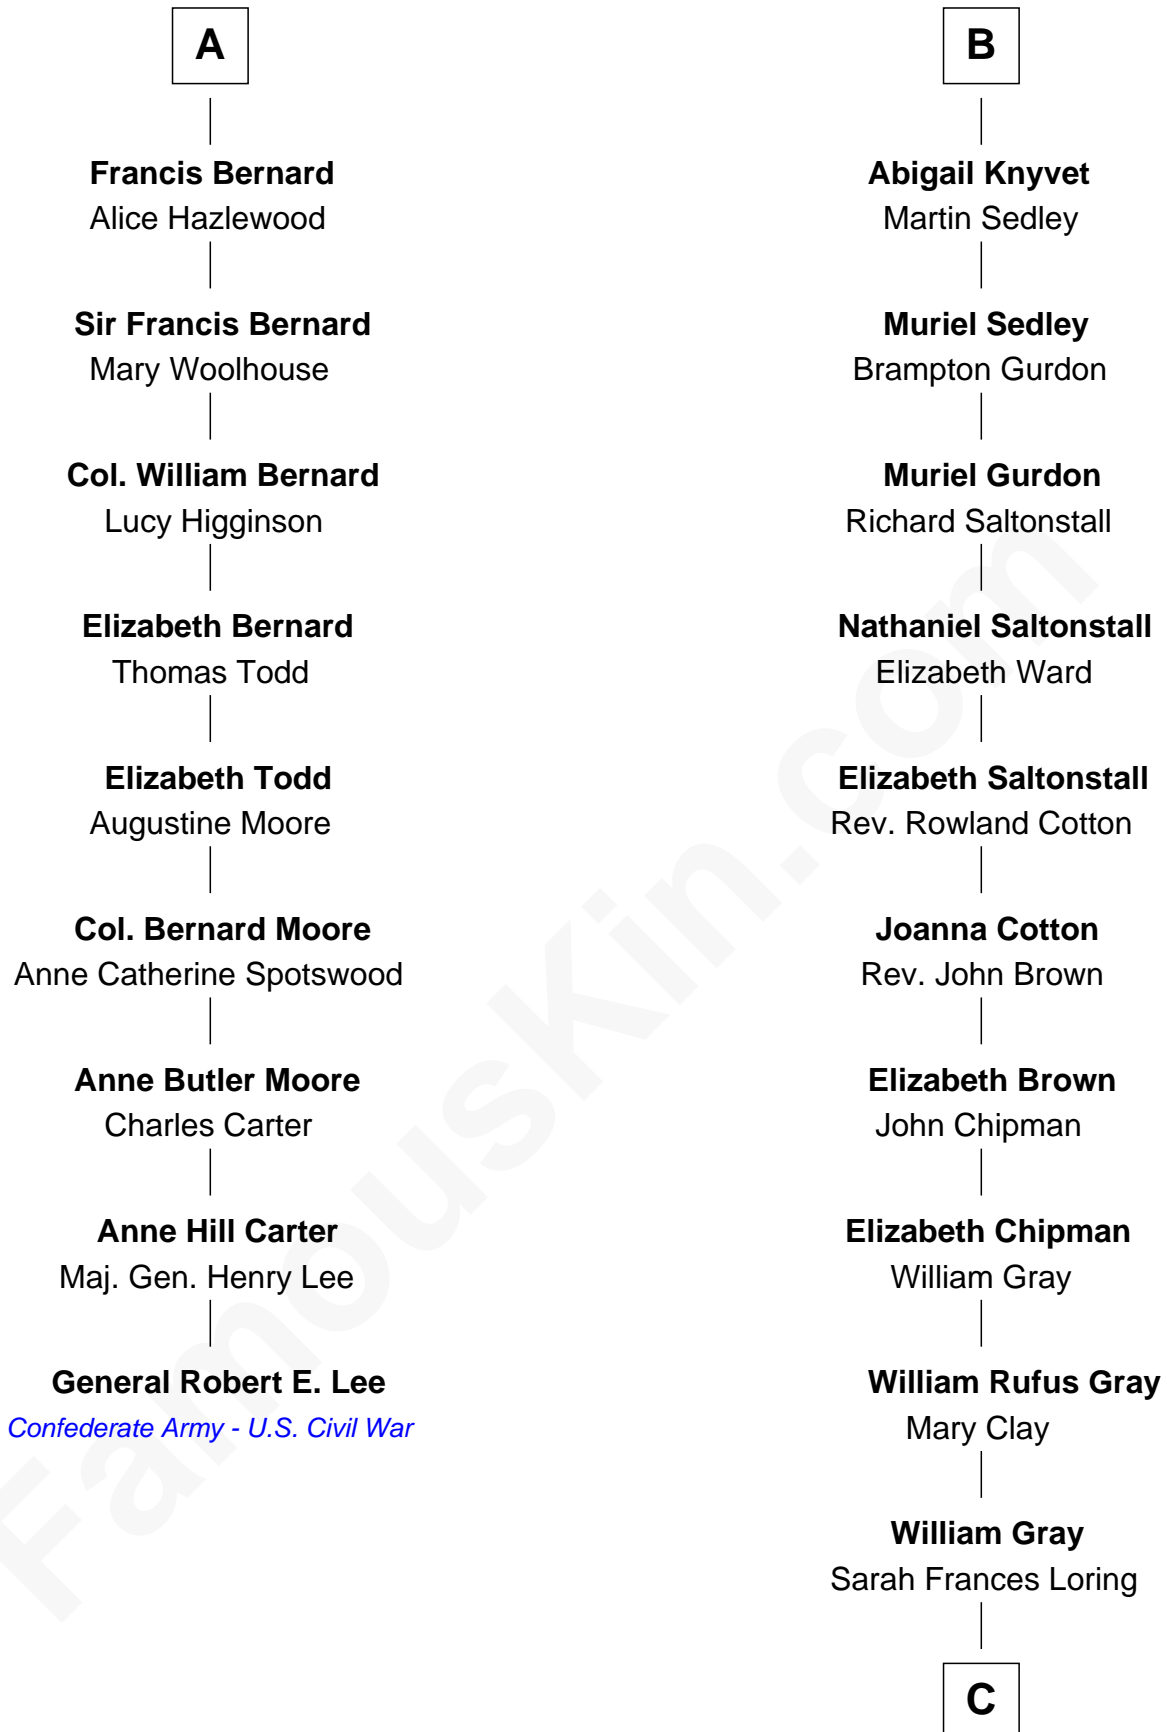

FamousKin.com Relationship Chart of

General Robert E. Lee

Confederate Army - U.S. Civil War

15th cousin 5 times removed of

Story Musgrave

NASA Astronaut

C

Edward Gray

Elizabeth Gray Story

Marguerite Gray

John Butler Swann

Marguerite Swann

Percy Musgrave

Story Musgrave

NASA Astronaut

FamousKin.com