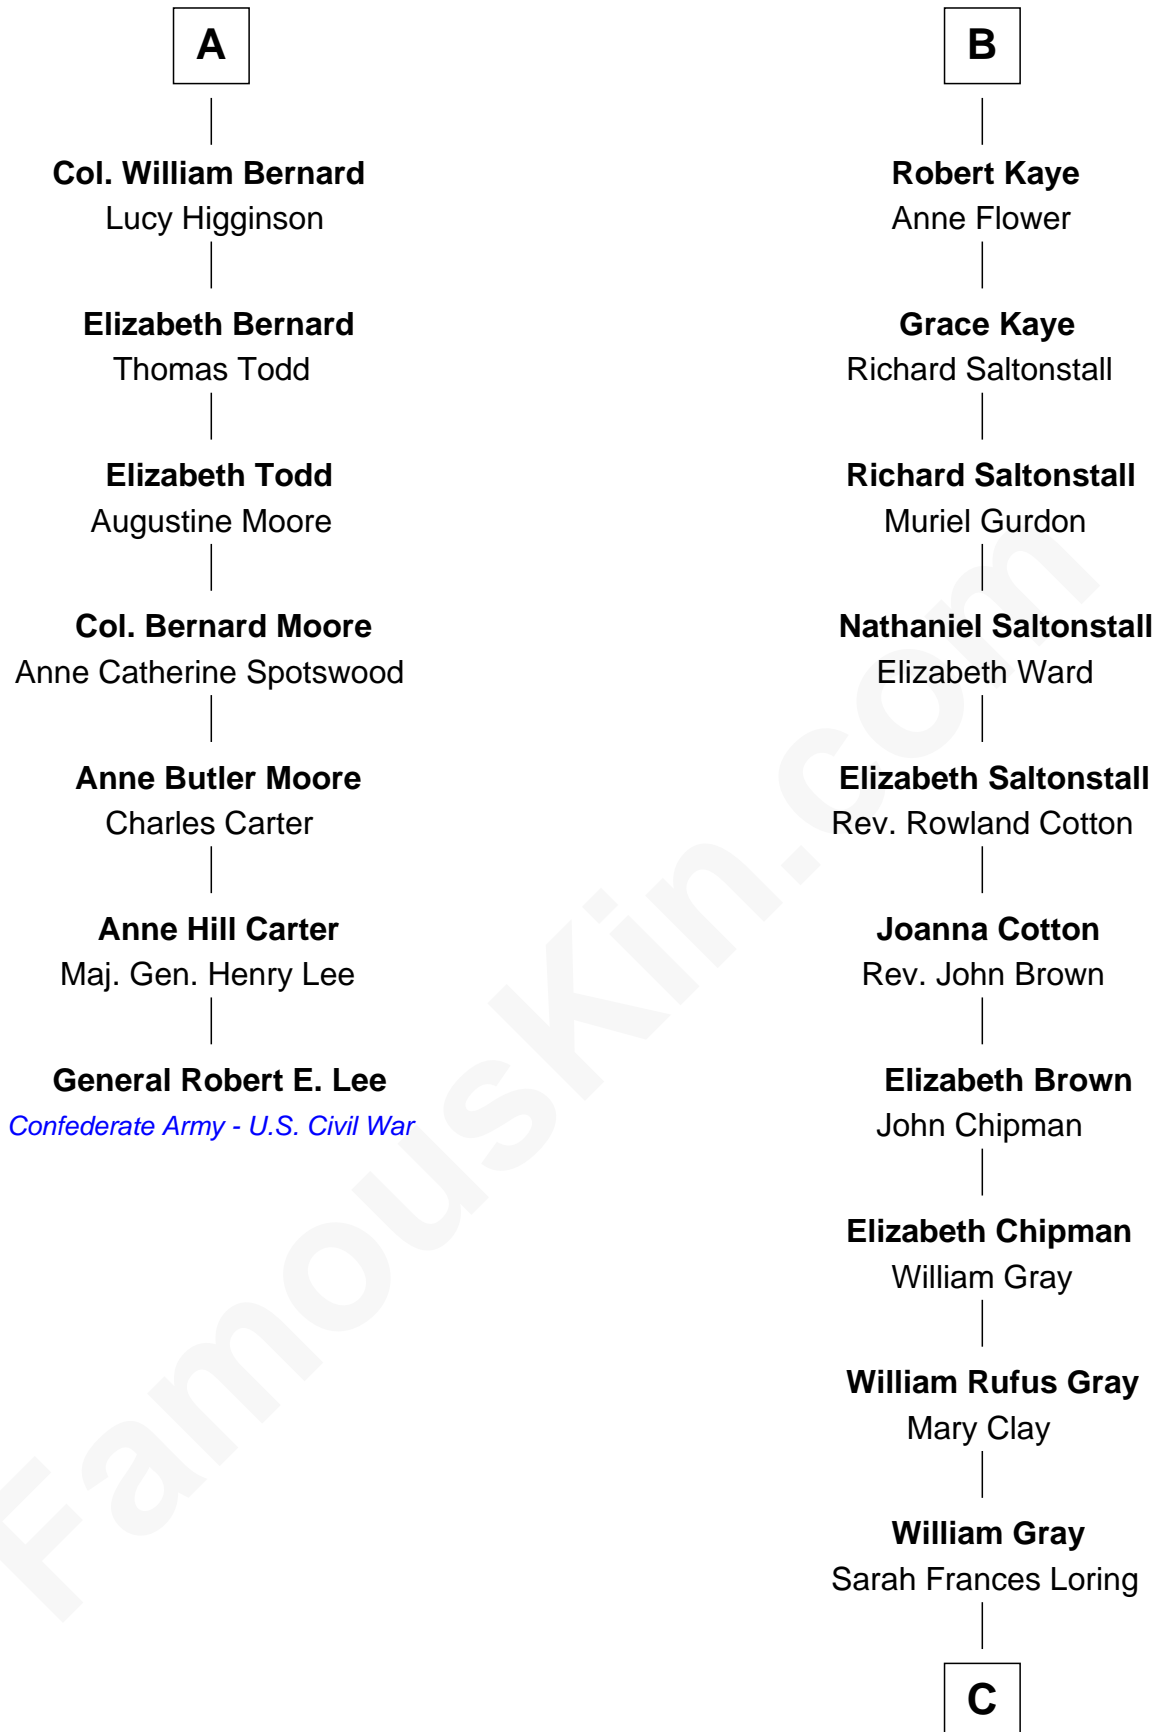

FamousKin.com Relationship Chart of

General Robert E. Lee

Confederate Army - U.S. Civil War

13th cousin 7 times removed of

Story Musgrave

NASA Astronaut

Margaret de Stafford

Sir Ralph Neville

C

Edward Gray

Elizabeth Gray Story

Marguerite Gray

John Butler Swann

Marguerite Swann

Percy Musgrave

Story Musgrave

NASA Astronaut

FamousKin.com