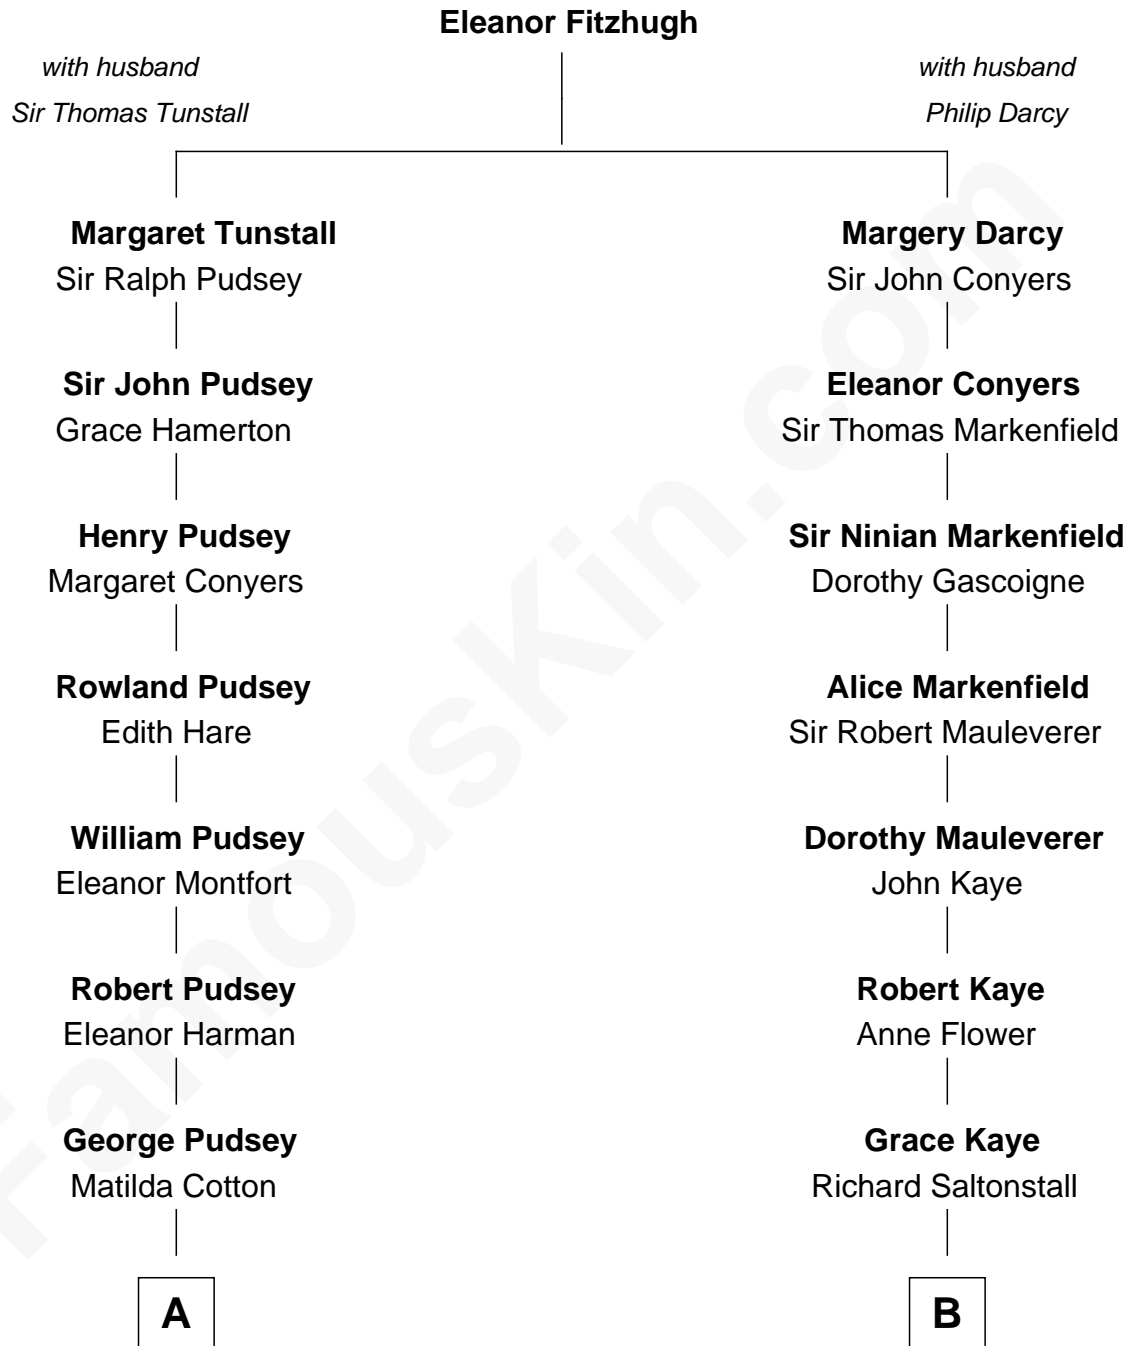

FamousKin.com Relationship Chart of

General Robert E. Lee

Confederate Army - U.S. Civil War

14th cousin 4 times removed of

Story Musgrave

NASA Astronaut

C

—
Marguerite Swann

Percy Musgrave

—
Story Musgrave

NASA Astronaut

FamousKin.com