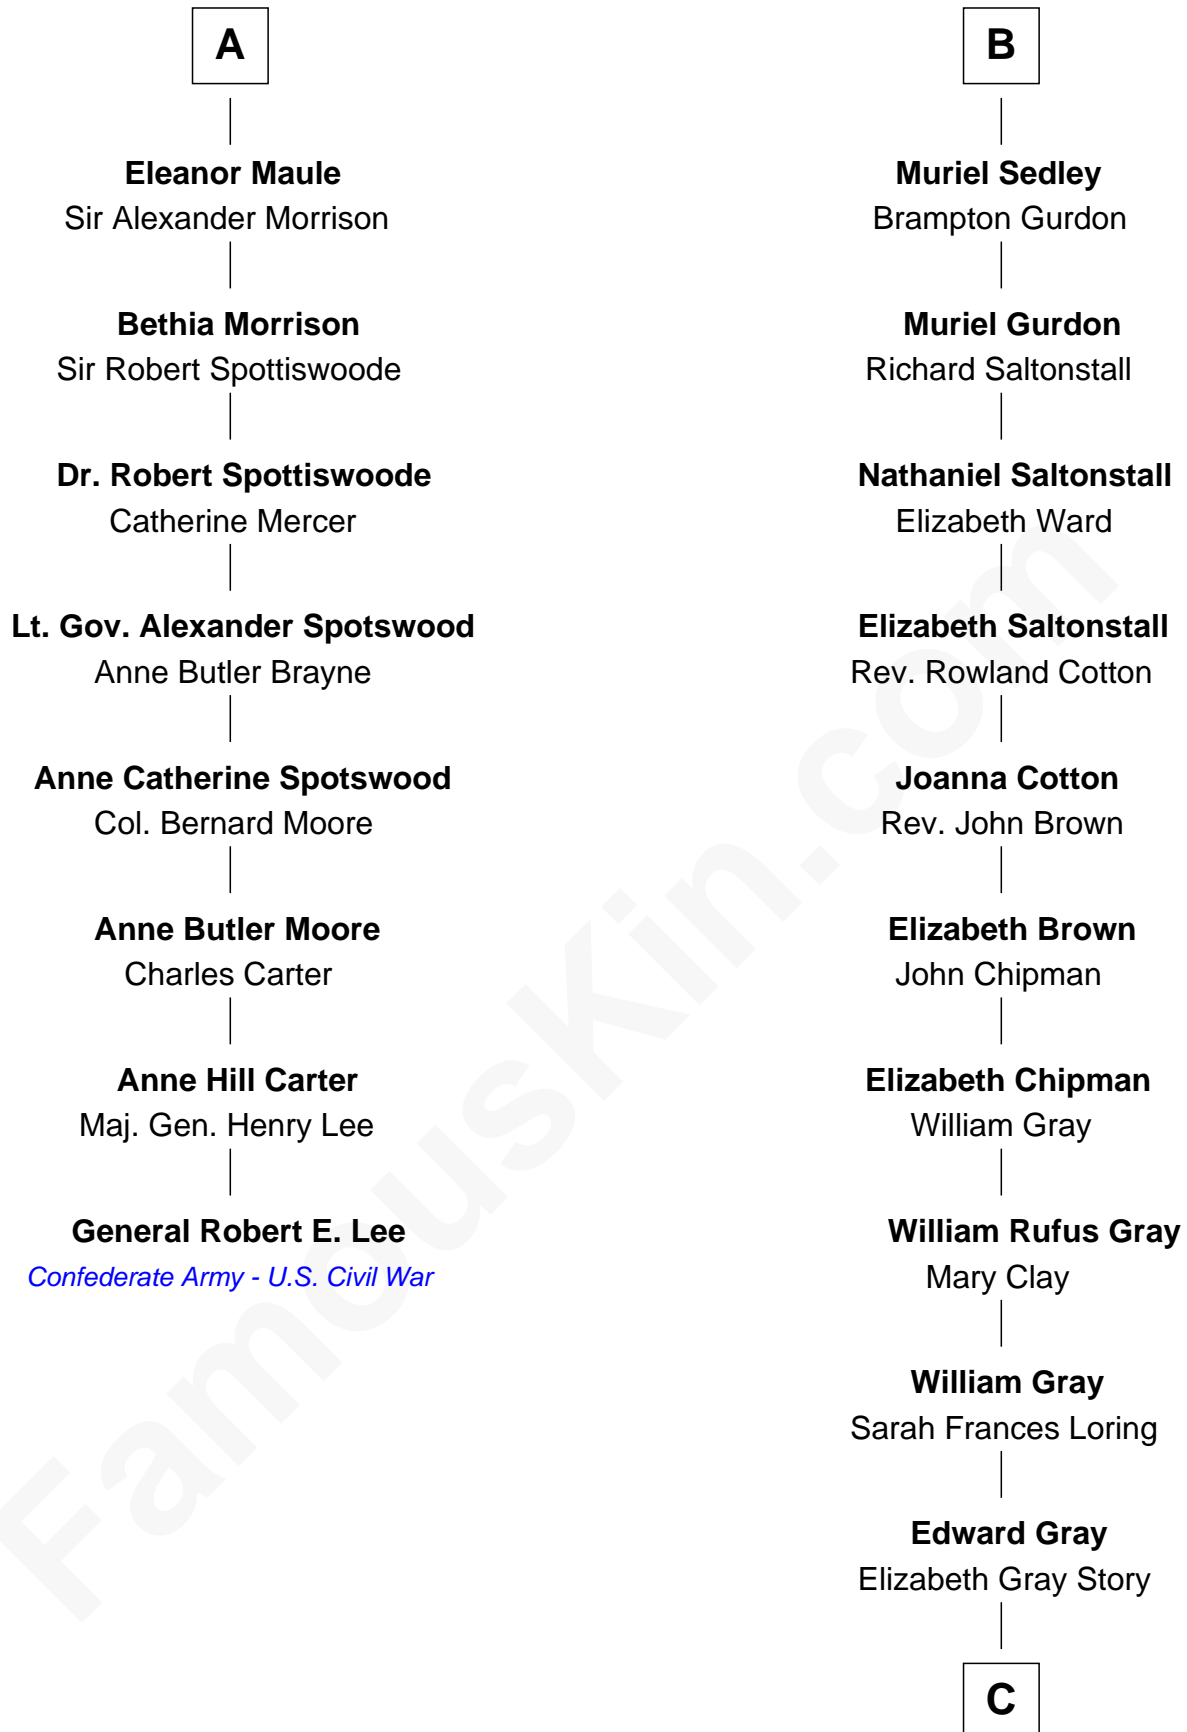

# FamousKin.com Relationship Chart of

**General Robert E. Lee**

*Confederate Army - U.S. Civil War*

14th cousin 5 times removed of

**Story Musgrave**

*NASA Astronaut*

**C**

**Marguerite Gray**  
John Butler Swann

**Marguerite Swann**  
Percy Musgrave

**Story Musgrave**  
*NASA Astronaut*

FamousKin.com