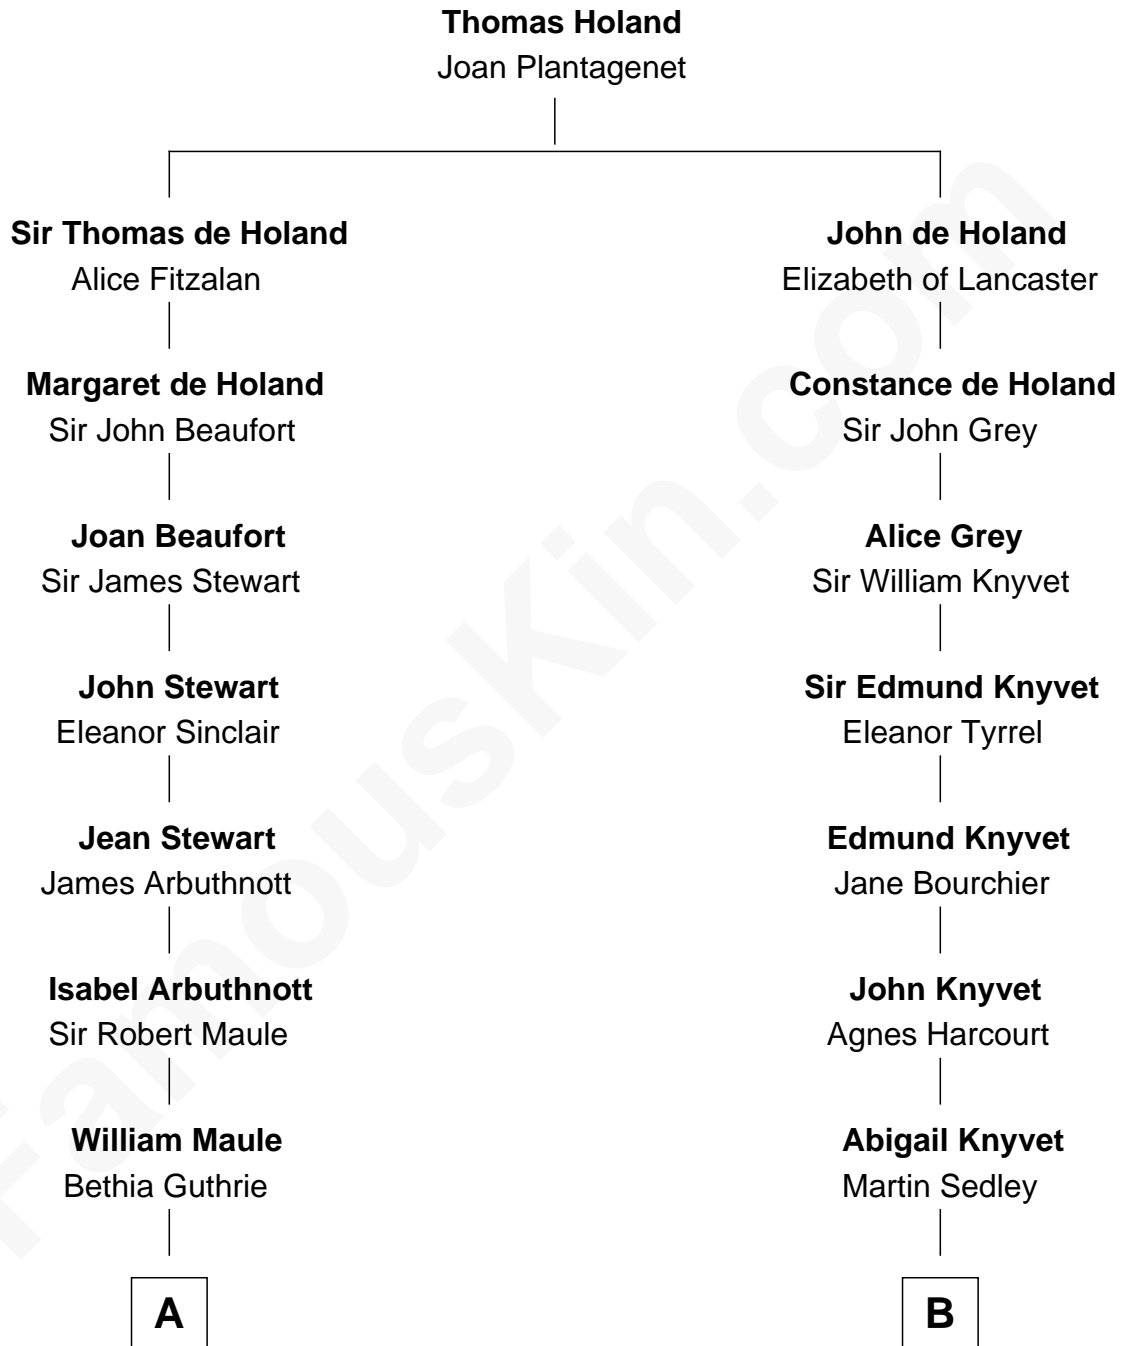

# FamousKin.com Relationship Chart of

**General Robert E. Lee**

*Confederate Army - U.S. Civil War*

14th cousin 5 times removed of

**Story Musgrave**

*NASA Astronaut*

**C**

**Marguerite Gray**  
John Butler Swann

**Marguerite Swann**  
Percy Musgrave

**Story Musgrave**  
*NASA Astronaut*

FamousKin.com