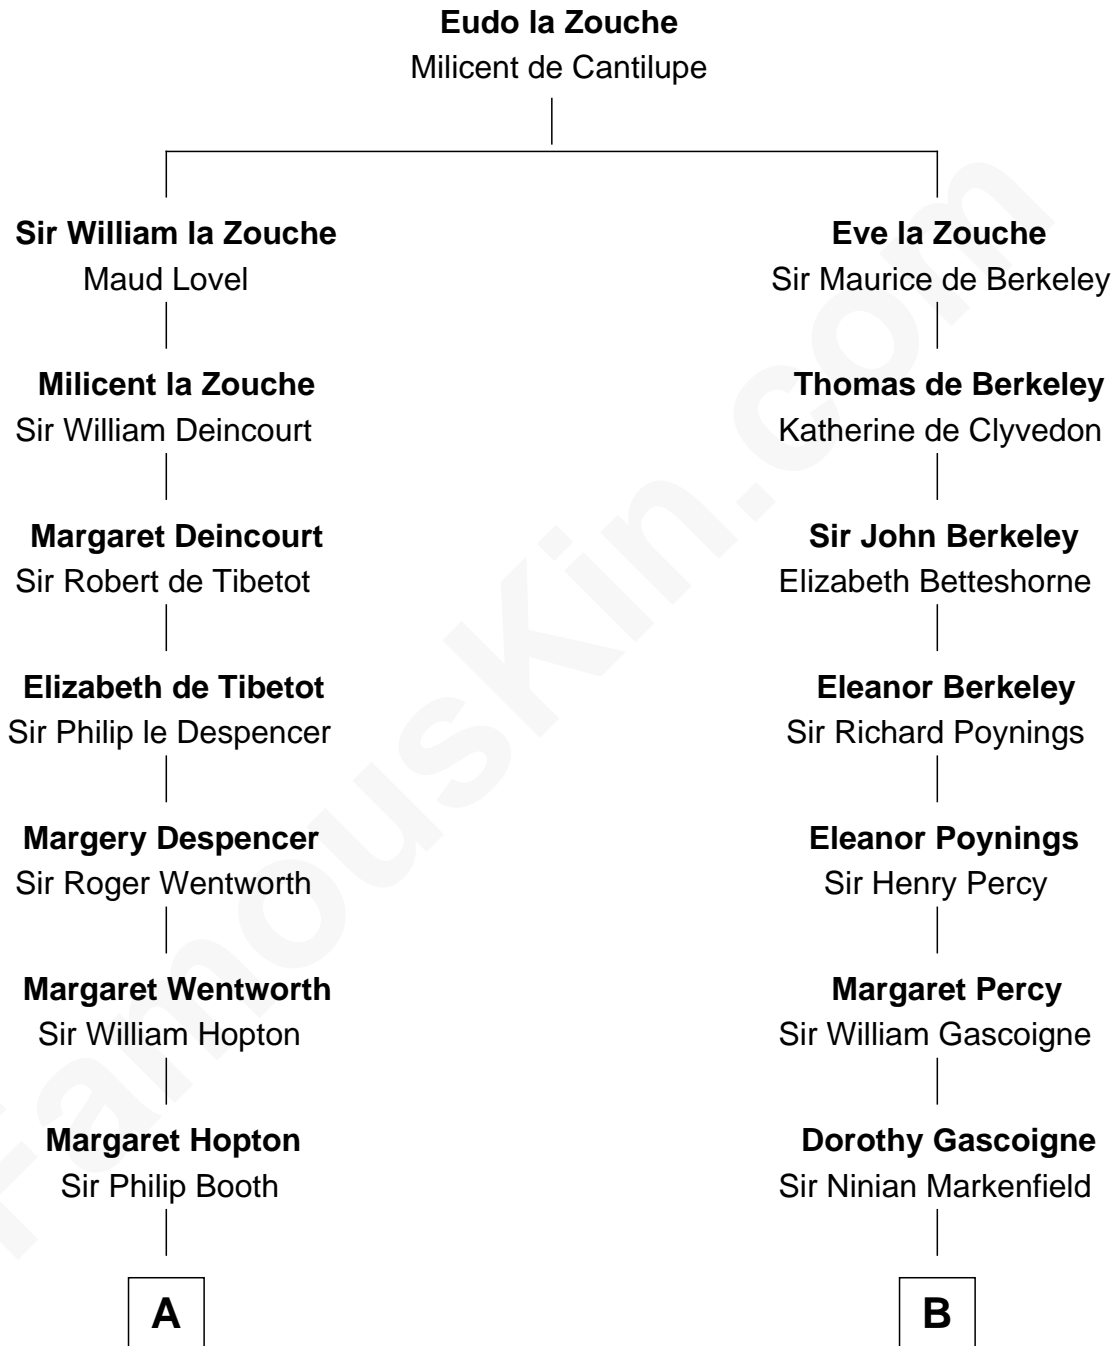

FamousKin.com

Relationship Chart of

General Robert E. Lee

Confederate Army - U.S. Civil War

18th cousin of

Horace Gray

U.S. Supreme Court Justice

C

Maj. Gen. Henry Lee

Anne Hill Carter

General Robert E. Lee

Confederate Army - U.S. Civil War

D

Horace Gray

Harriet Upham

Horace Gray

U.S. Supreme Court Justice

FamousKin.com