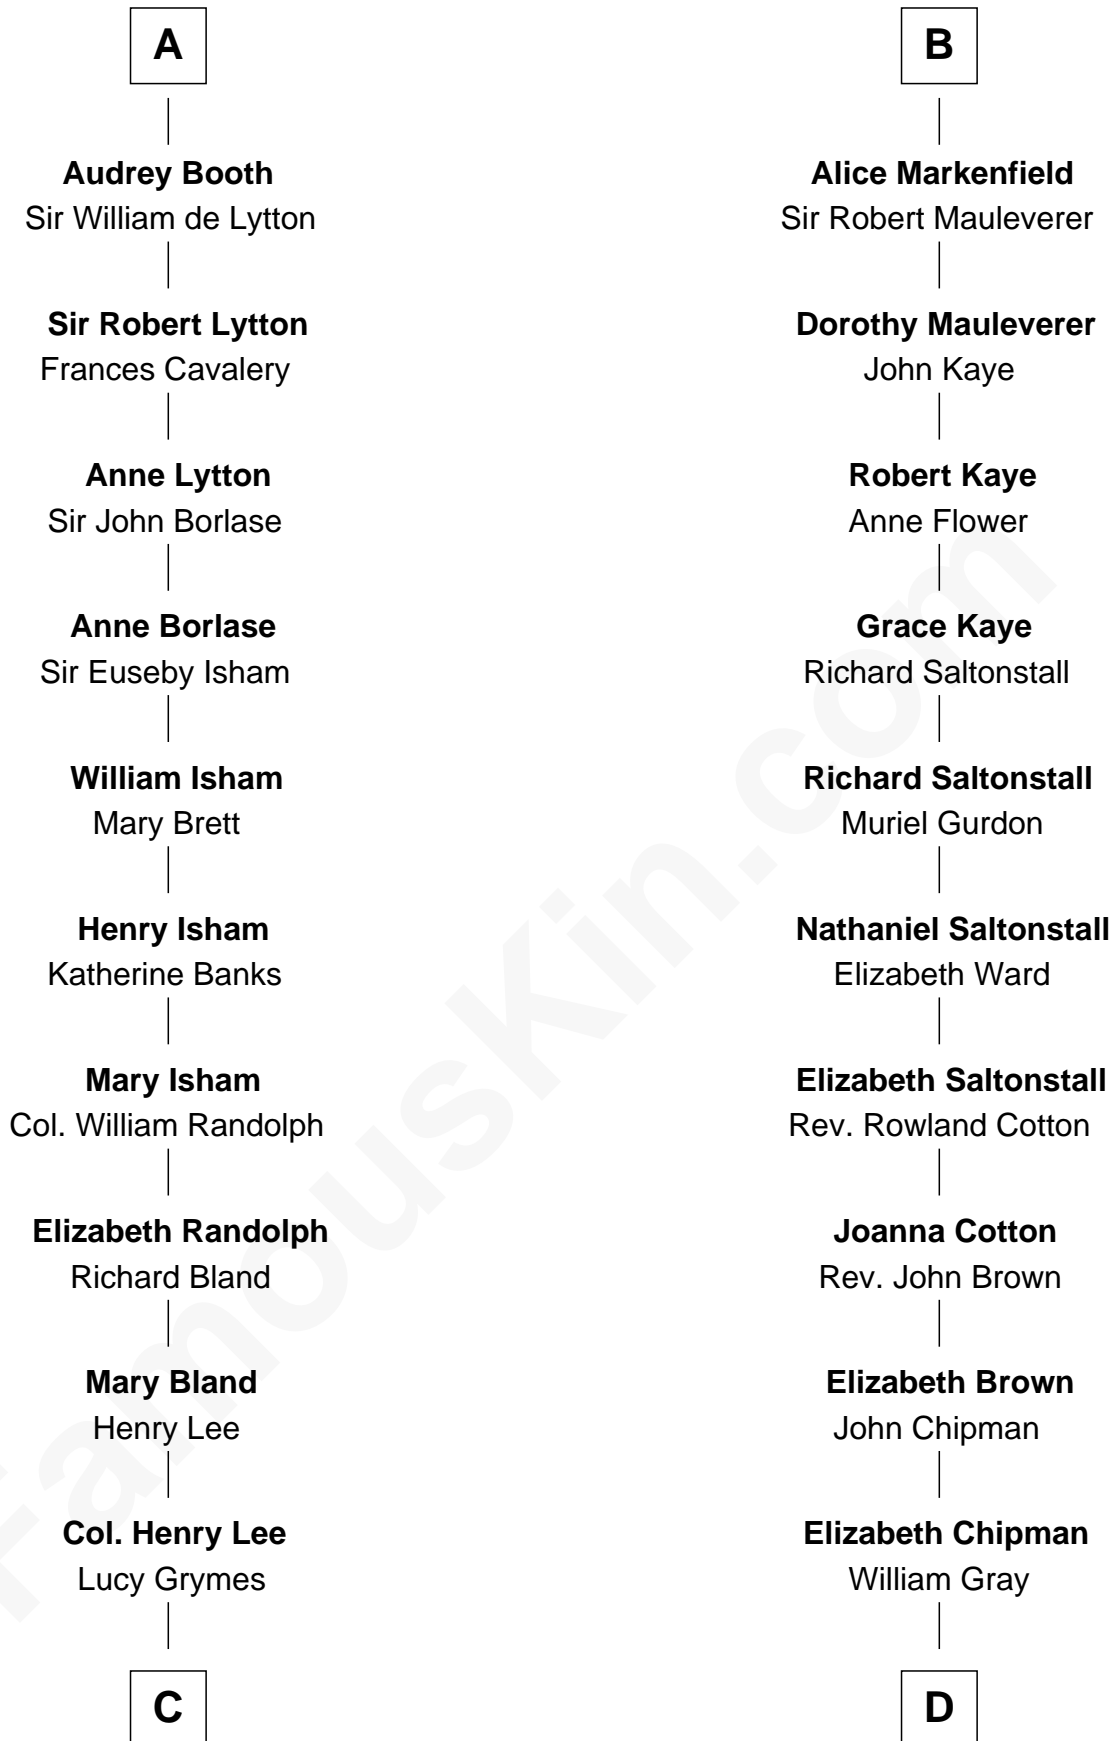

FamousKin.com

Relationship Chart of

General Robert E. Lee

Confederate Army - U.S. Civil War

18th cousin of

Horace Gray

U.S. Supreme Court Justice

C

Maj. Gen. Henry Lee

Anne Hill Carter

General Robert E. Lee

Confederate Army - U.S. Civil War

D

Horace Gray

Harriet Upham

Horace Gray

U.S. Supreme Court Justice

FamousKin.com