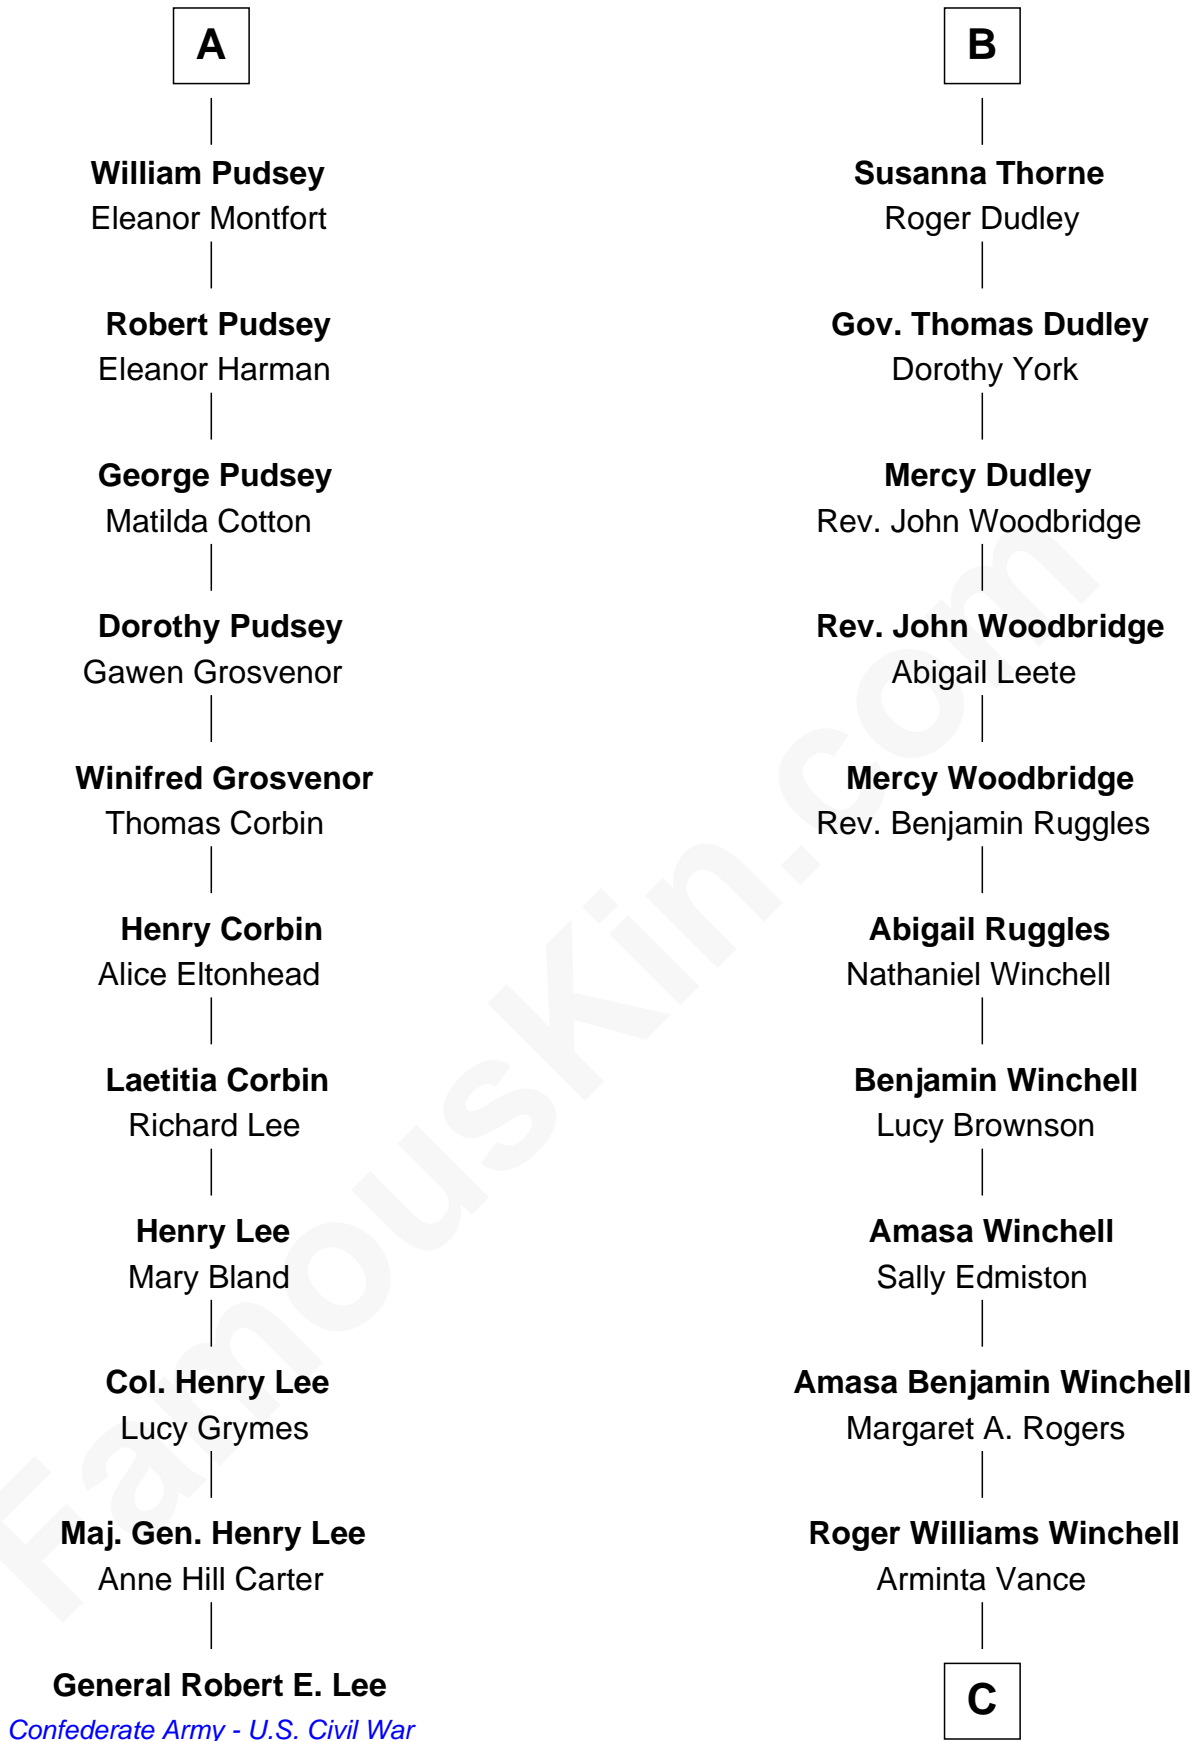

FamousKin.com Relationship Chart of

General Robert E. Lee

Confederate Army - U.S. Civil War

17th cousin 3 times removed of

Anna Faris

TV and Movie Actress

Sir John Grey

Avice Marmion