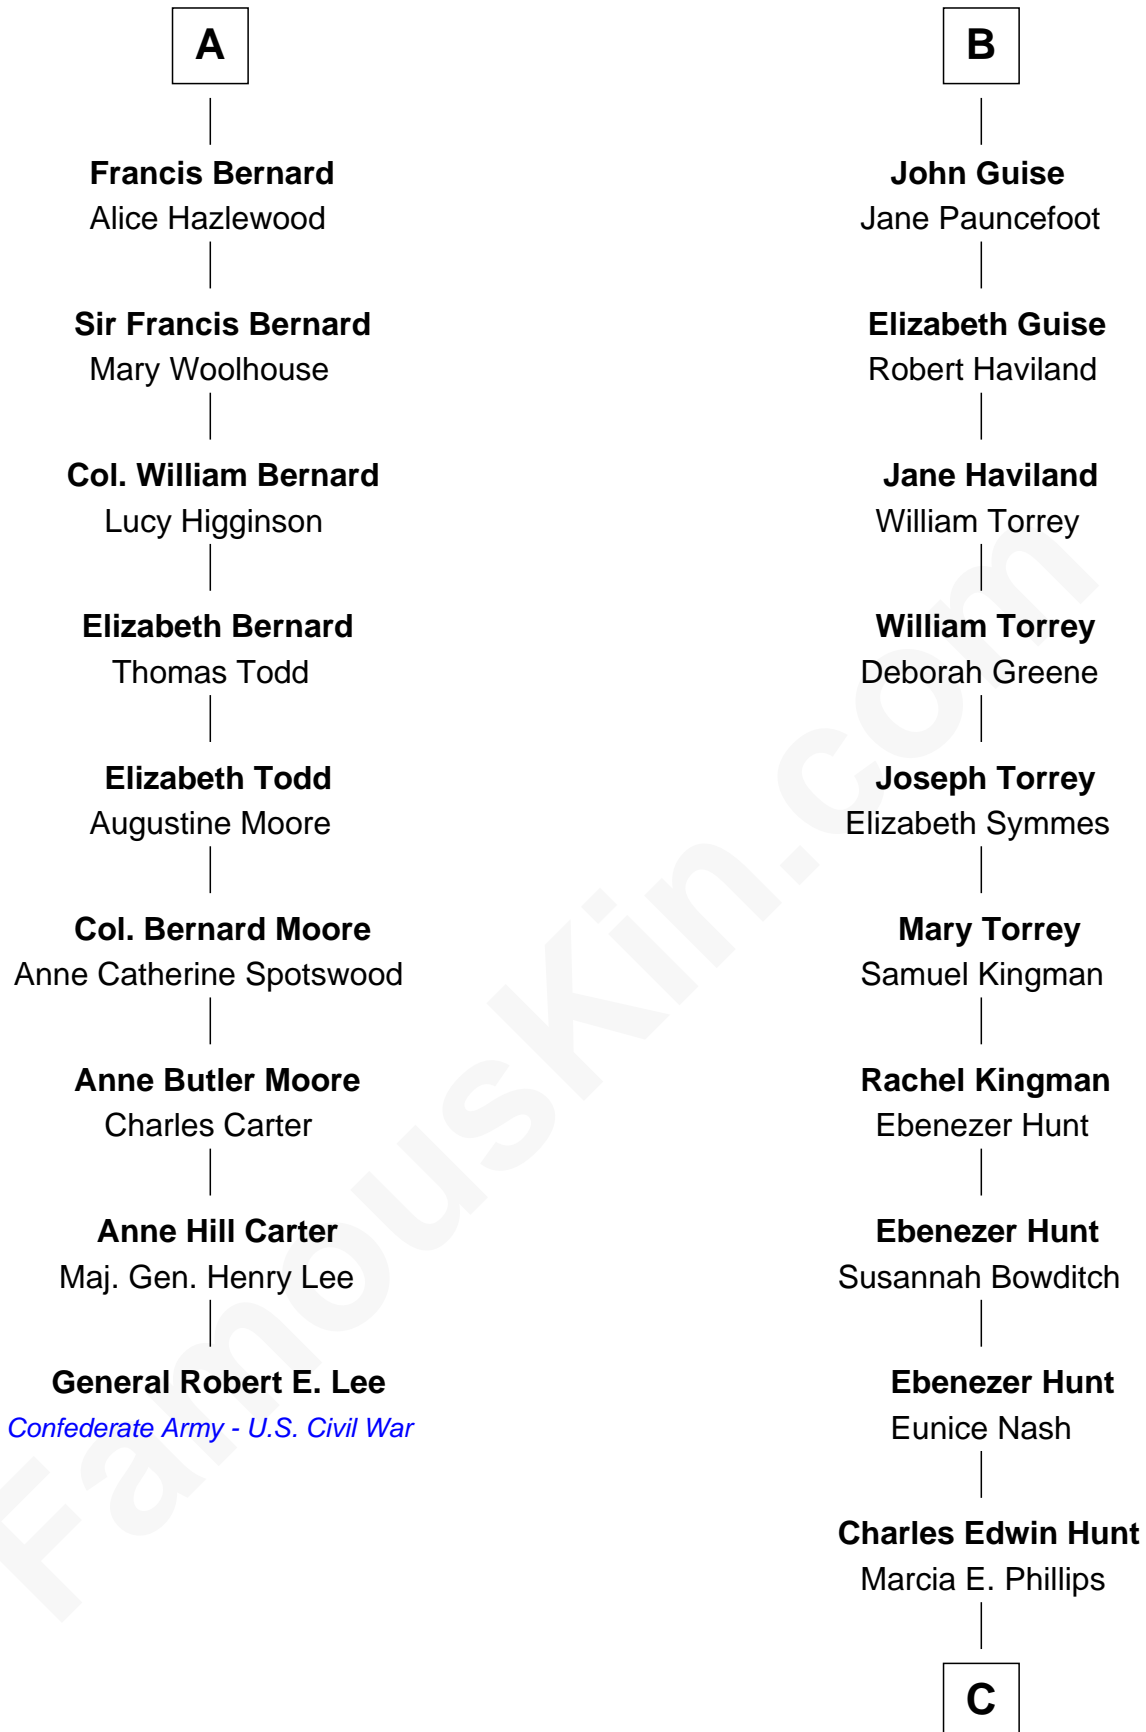

FamousKin.com Relationship Chart of

General Robert E. Lee

Confederate Army - U.S. Civil War

15th cousin 5 times removed of

Linda Hunt

TV and Movie Actress

Sir William de Ros
Margery de Badlesmere

C