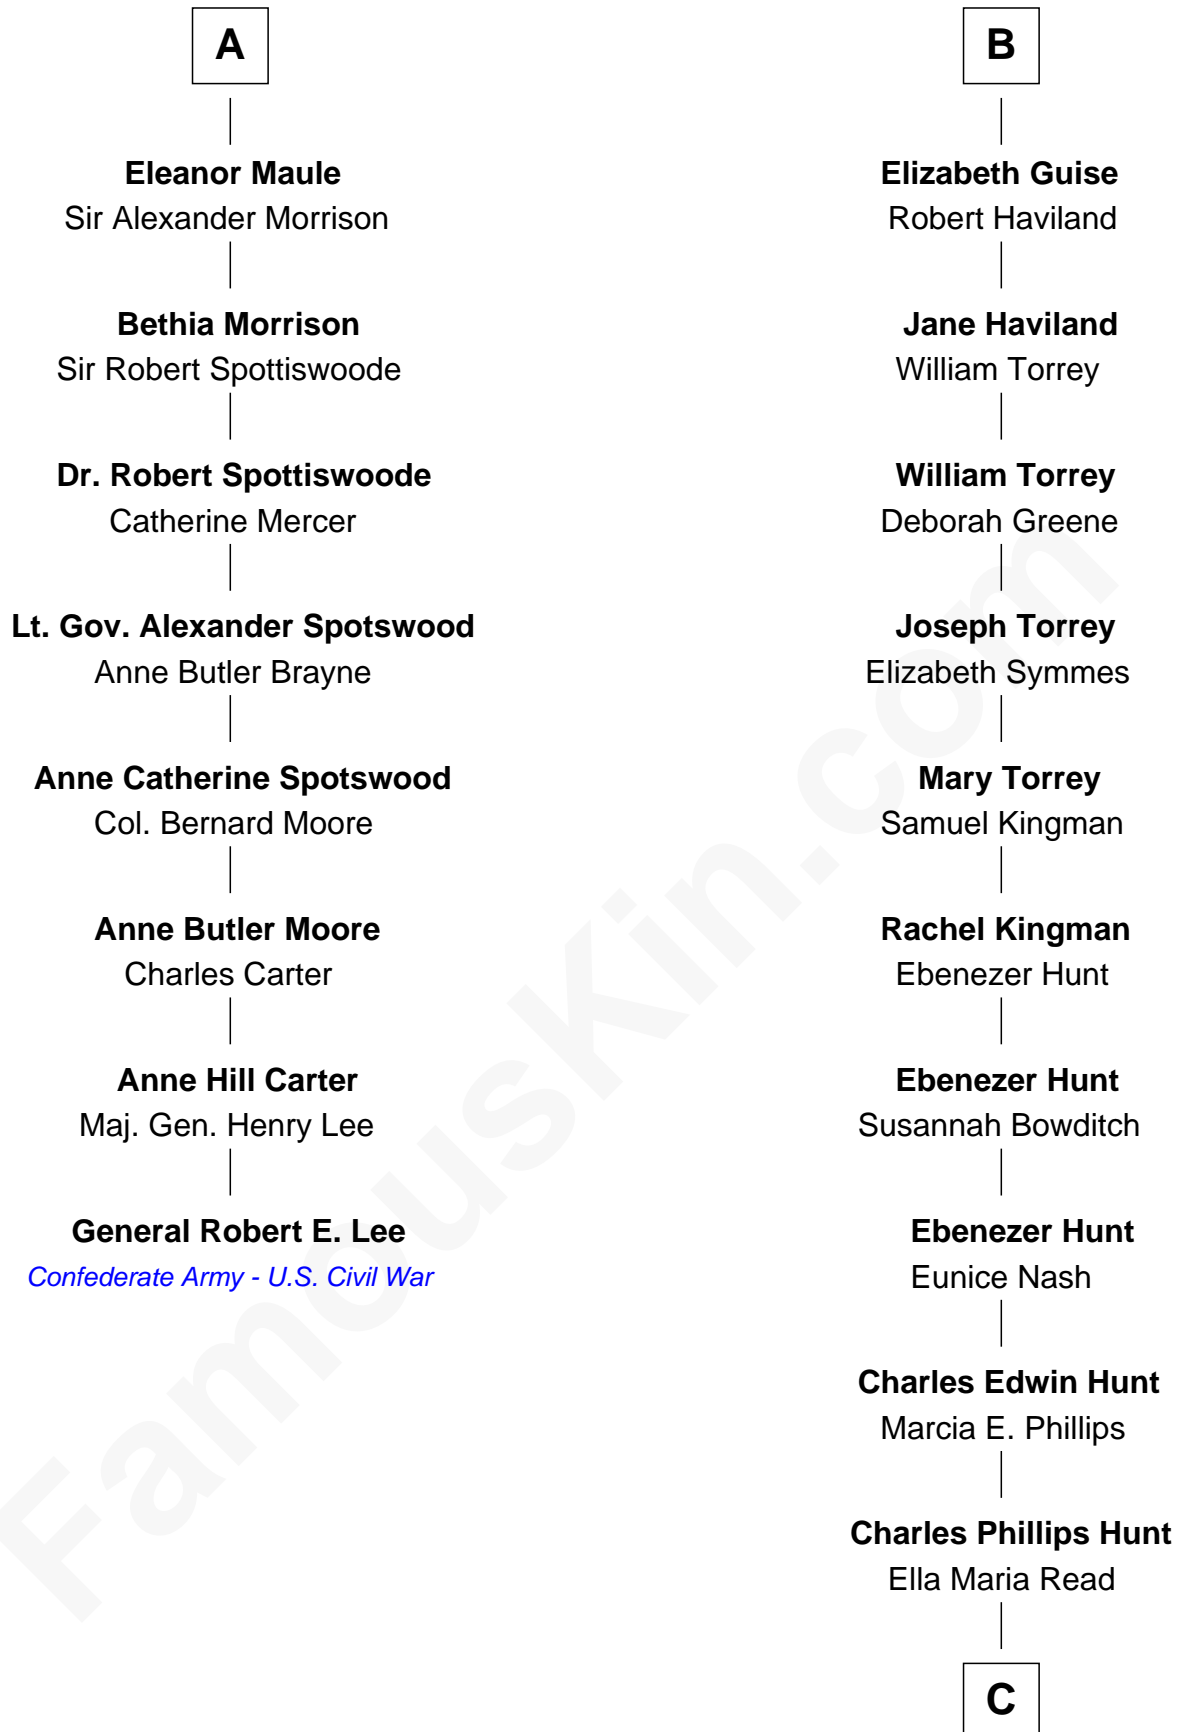

FamousKin.com Relationship Chart of

General Robert E. Lee

Confederate Army - U.S. Civil War

14th cousin 5 times removed of

Linda Hunt

TV and Movie Actress

C

Charles Edwin Hunt