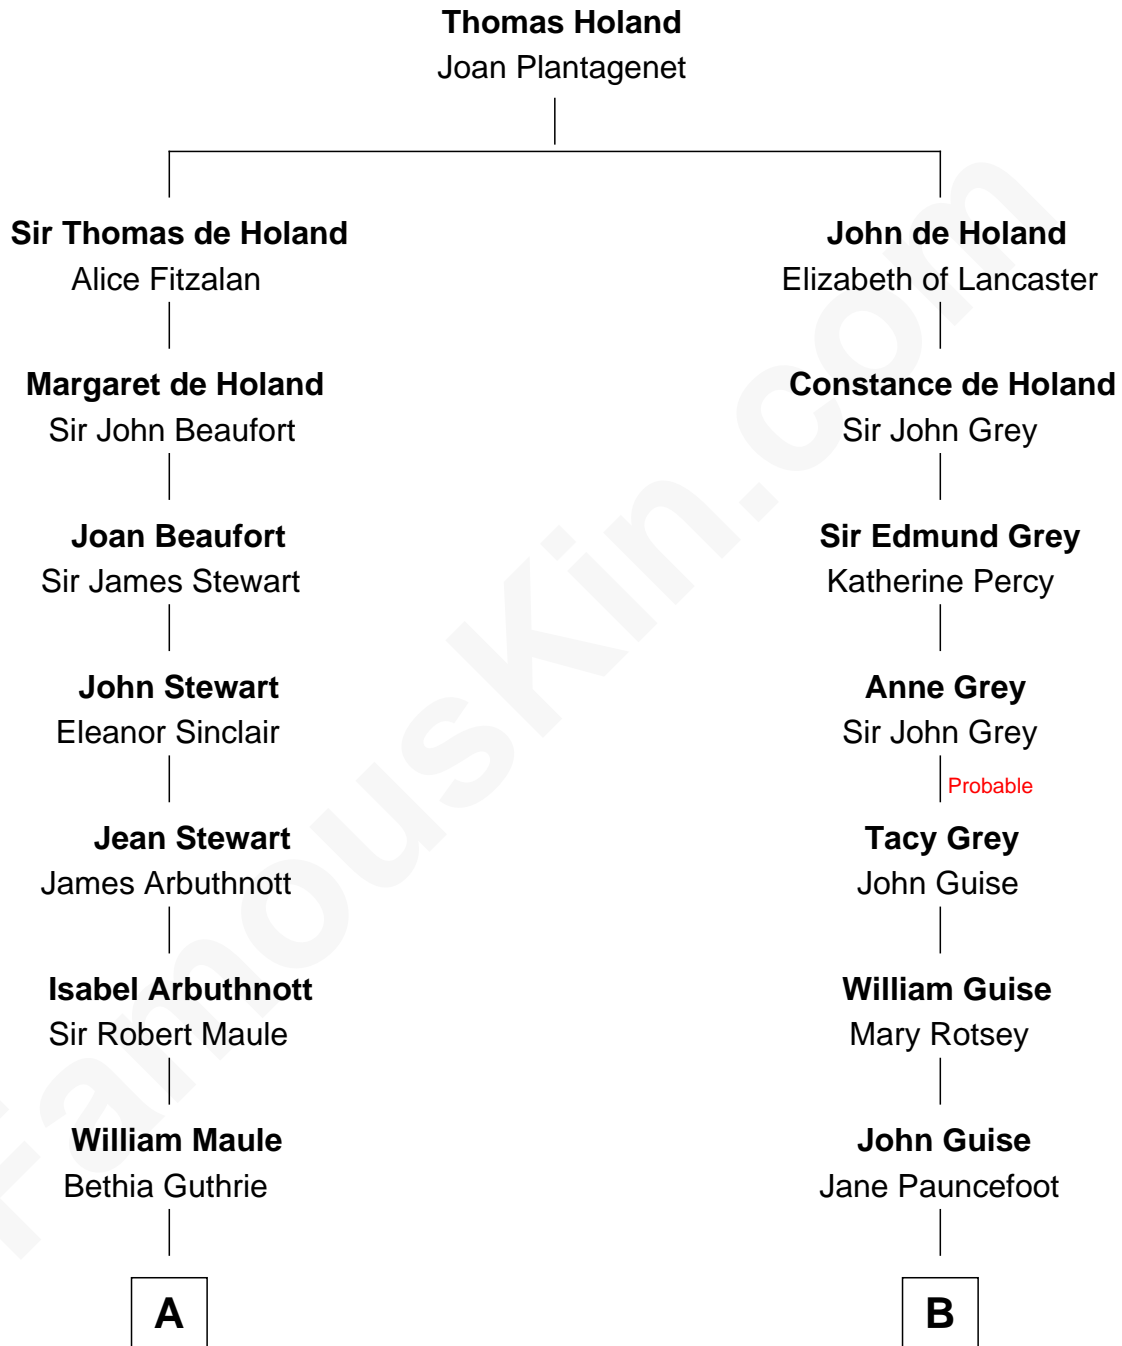

FamousKin.com Relationship Chart of

General Robert E. Lee

Confederate Army - U.S. Civil War

14th cousin 5 times removed of

Linda Hunt

TV and Movie Actress

C

Charles Edwin Hunt