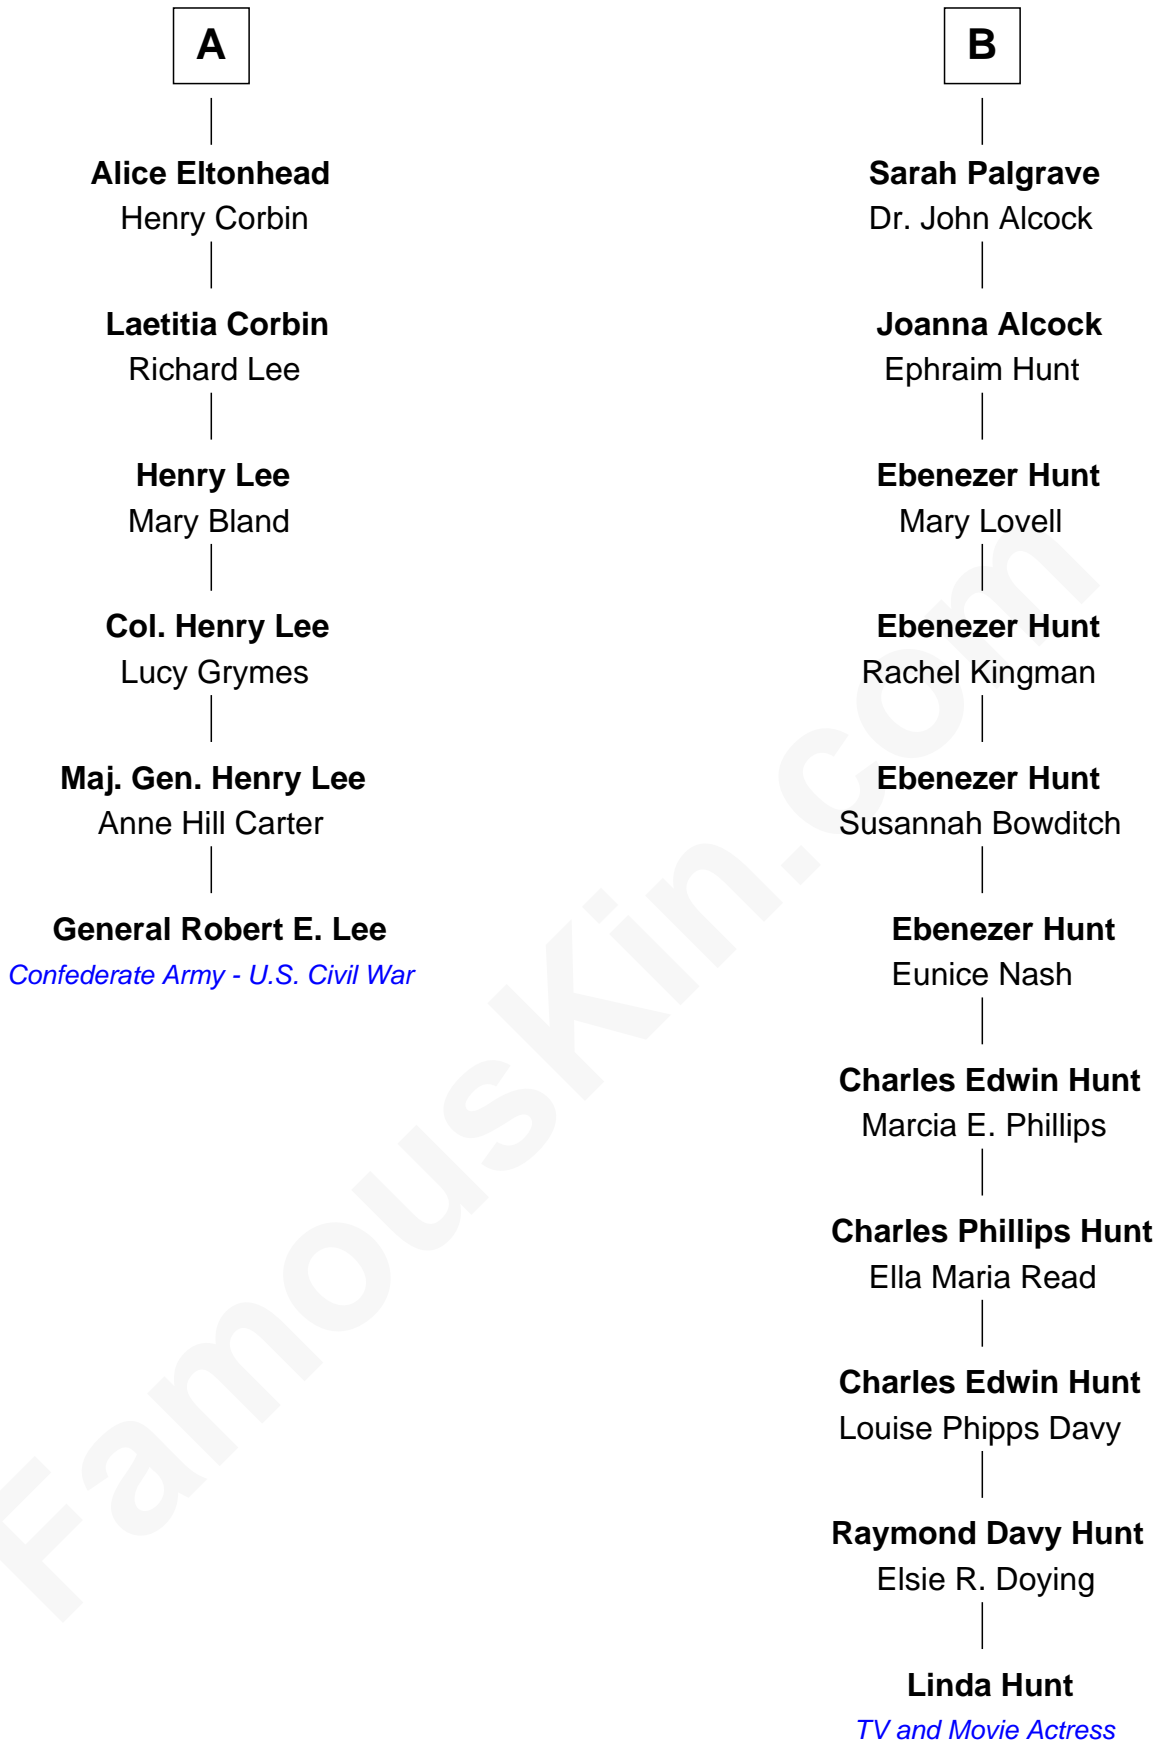

FamousKin.com Relationship Chart of

General Robert E. Lee

Confederate Army - U.S. Civil War

12th cousin 5 times removed of

Linda Hunt

TV and Movie Actress

Sir Robert Goushill

Elizabeth Fitzalan

Linda Hunt photo by [RedCarpetReport](#) [\(CC BY-SA 2.0\)](#)