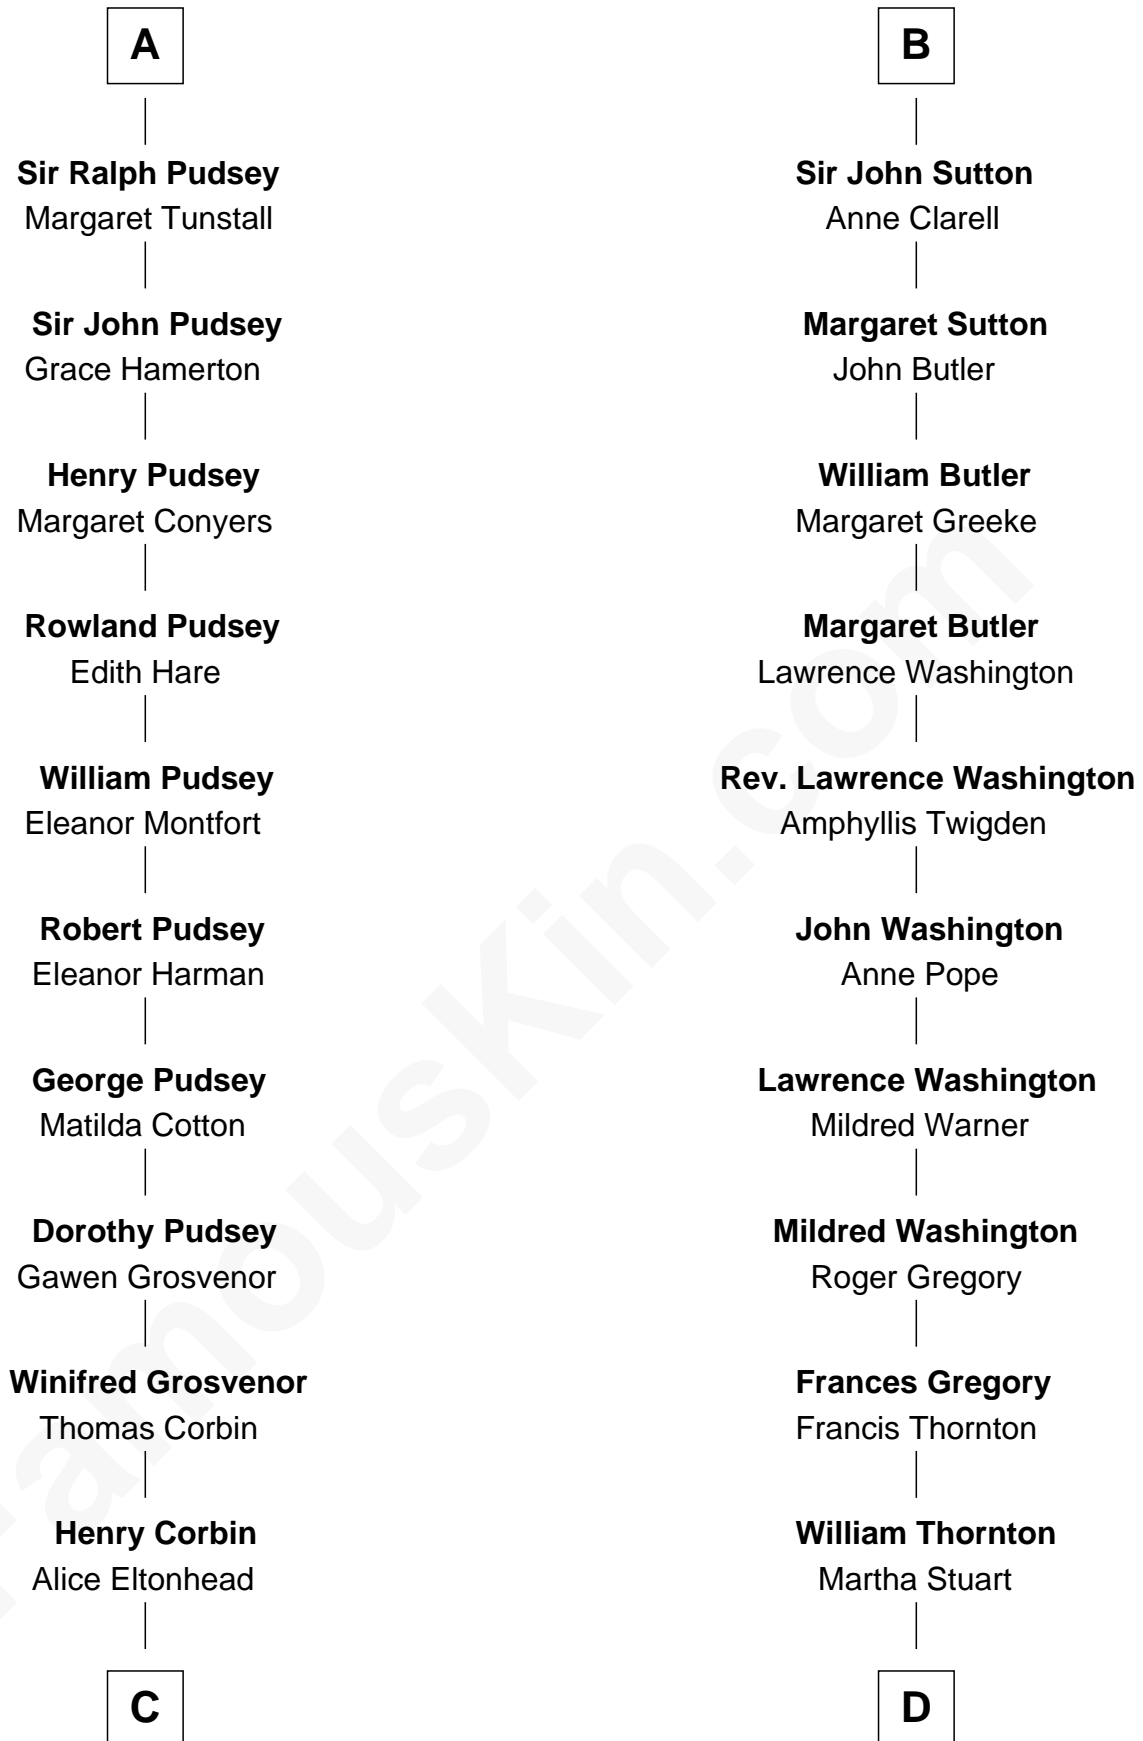

FamousKin.com Relationship Chart of

General Robert E. Lee

Confederate Army - U.S. Civil War

21st cousin of

General George S. Patton

U.S. Army - World War II

C

Laetitia Corbin

Richard Lee

Henry Lee

Mary Bland

Col. Henry Lee

Lucy Grymes

Maj. Gen. Henry Lee

Anne Hill Carter

General Robert E. Lee