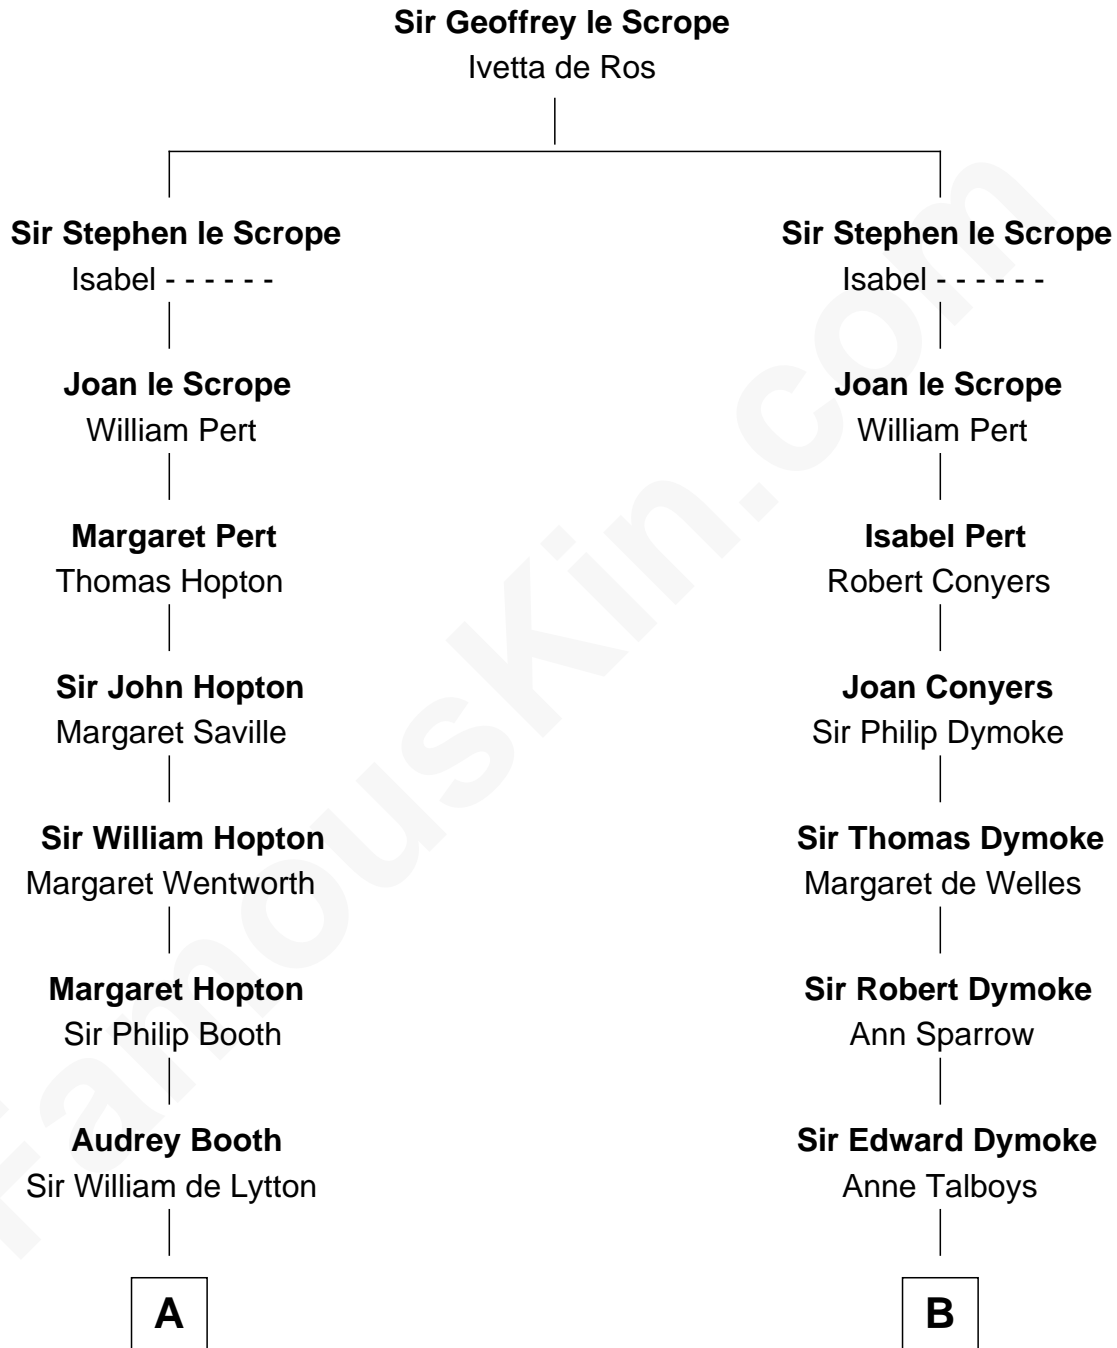

FamousKin.com Relationship Chart of

General Robert E. Lee

Confederate Army - U.S. Civil War

17th cousin 1 time removed of

General George S. Patton

U.S. Army - World War II

C

George Smith Patton

Ruth Wilson

General George S. Patton

U.S. Army - World War II

FamousKin.com