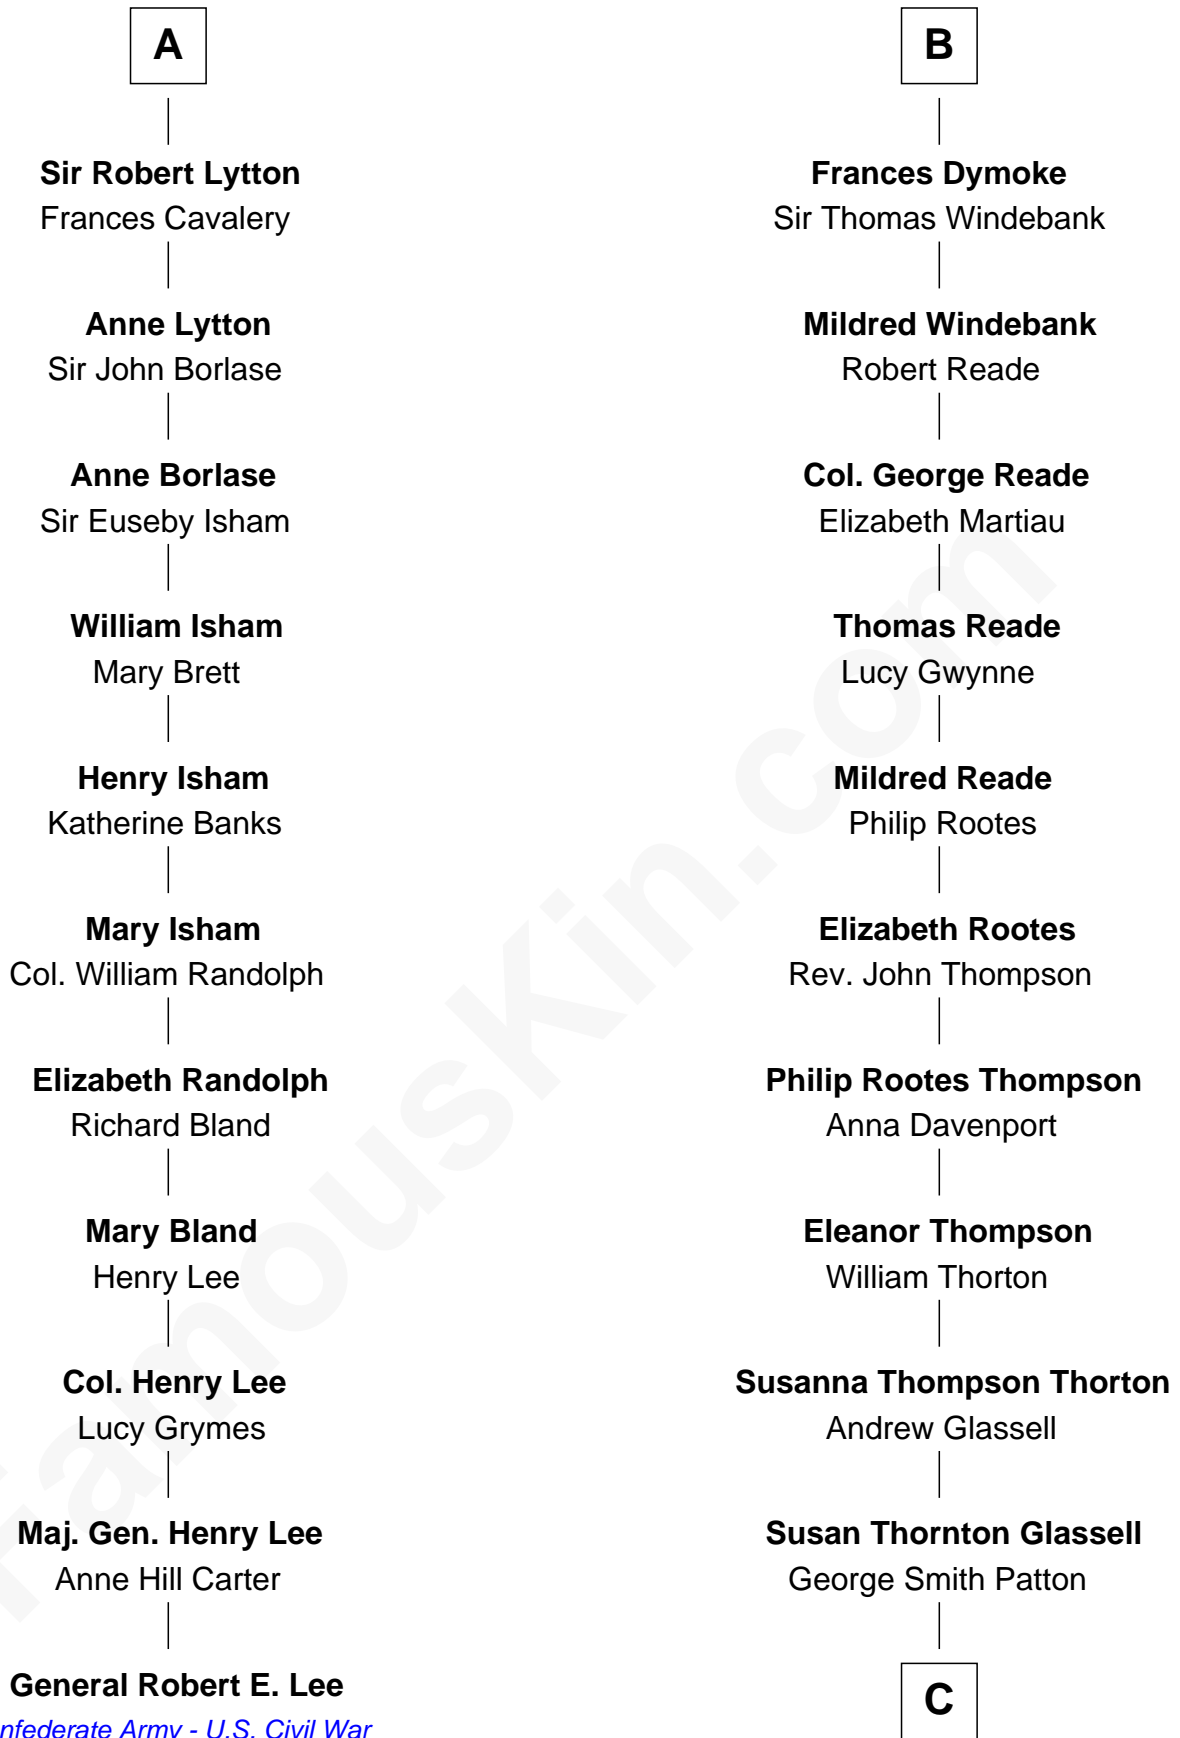

FamousKin.com Relationship Chart of

General Robert E. Lee

Confederate Army - U.S. Civil War

17th cousin 1 time removed of

General George S. Patton

U.S. Army - World War II

C

George Smith Patton