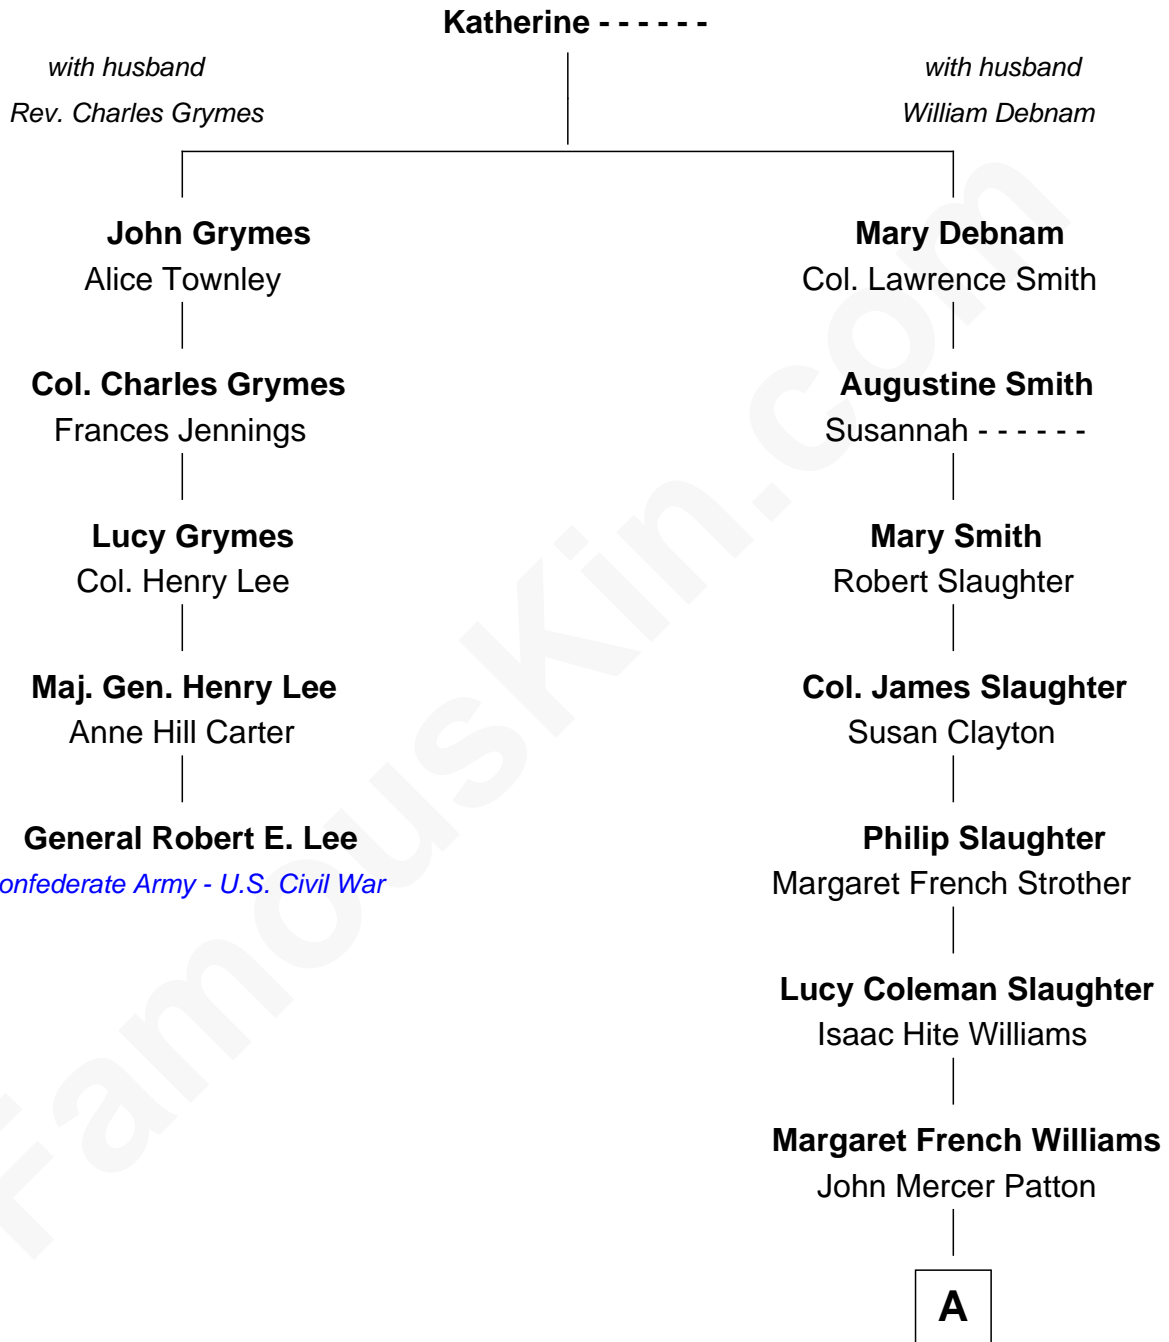

FamousKin.com

Relationship Chart of

General Robert E. Lee

Confederate Army - U.S. Civil War

4th cousin 5 times removed of

General George S. Patton

U.S. Army - World War II

A

George Smith Patton
Susan Thornton Glassell

George Smith Patton
Ruth Wilson

General George S. Patton
U.S. Army - World War II

FamousKin.com