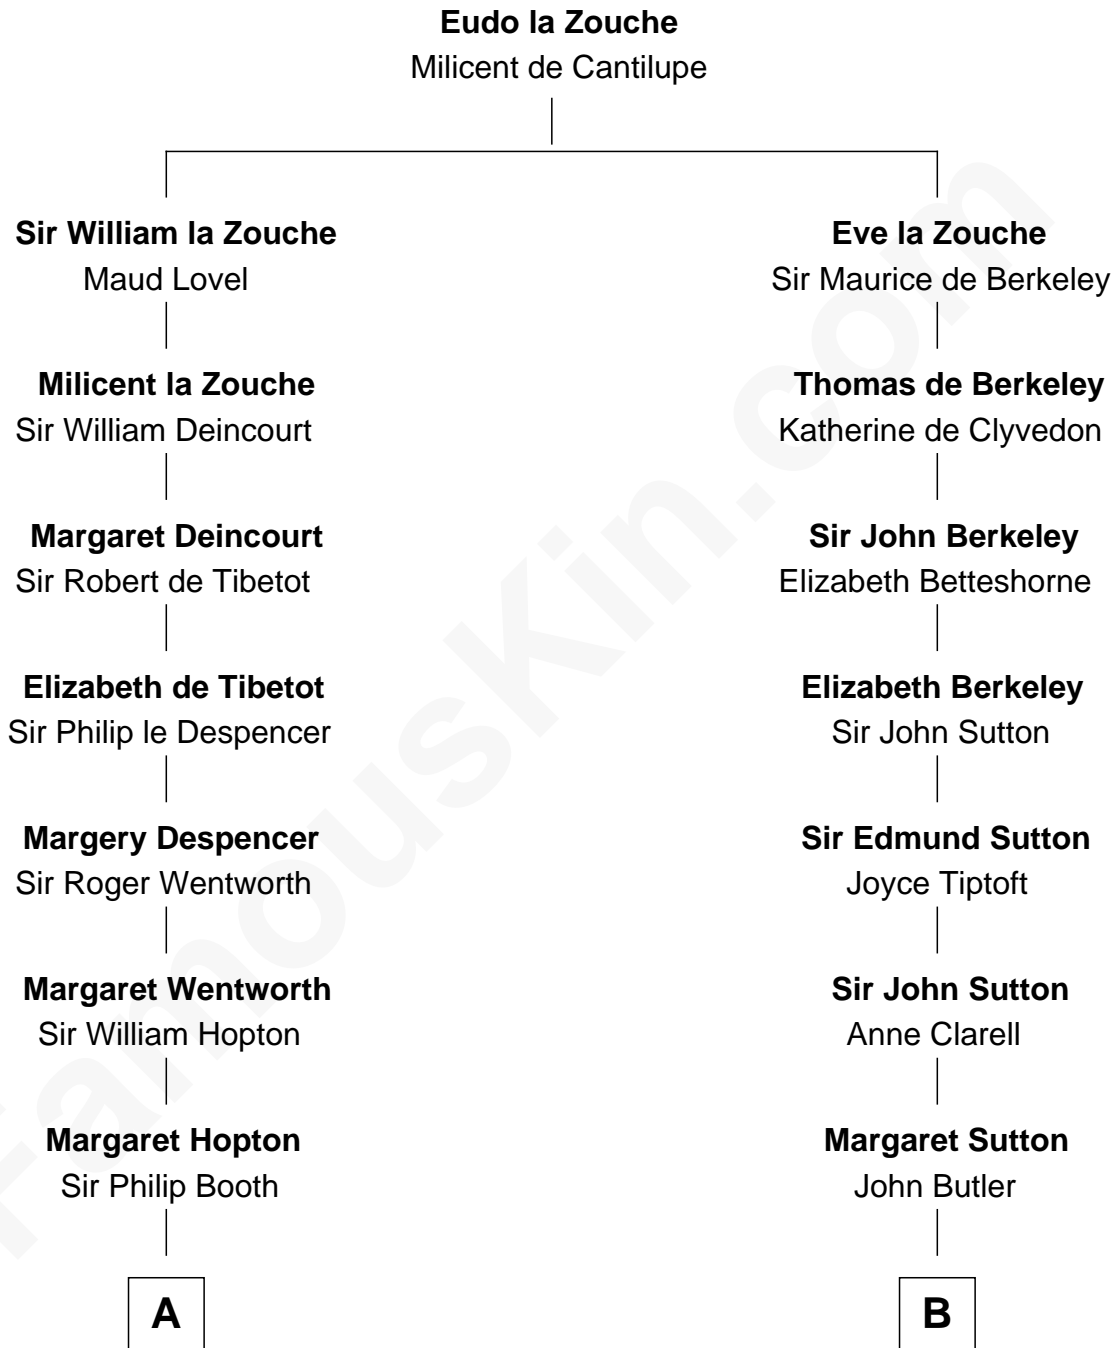

FamousKin.com Relationship Chart of

General Robert E. Lee

Confederate Army - U.S. Civil War

18th cousin 1 time removed of

General George S. Patton

U.S. Army - World War II

C

Maj. Gen. Henry Lee

Anne Hill Carter

General Robert E. Lee

Confederate Army - U.S. Civil War

D

Susan Thornton Glassell

George Smith Patton

George Smith Patton

Ruth Wilson