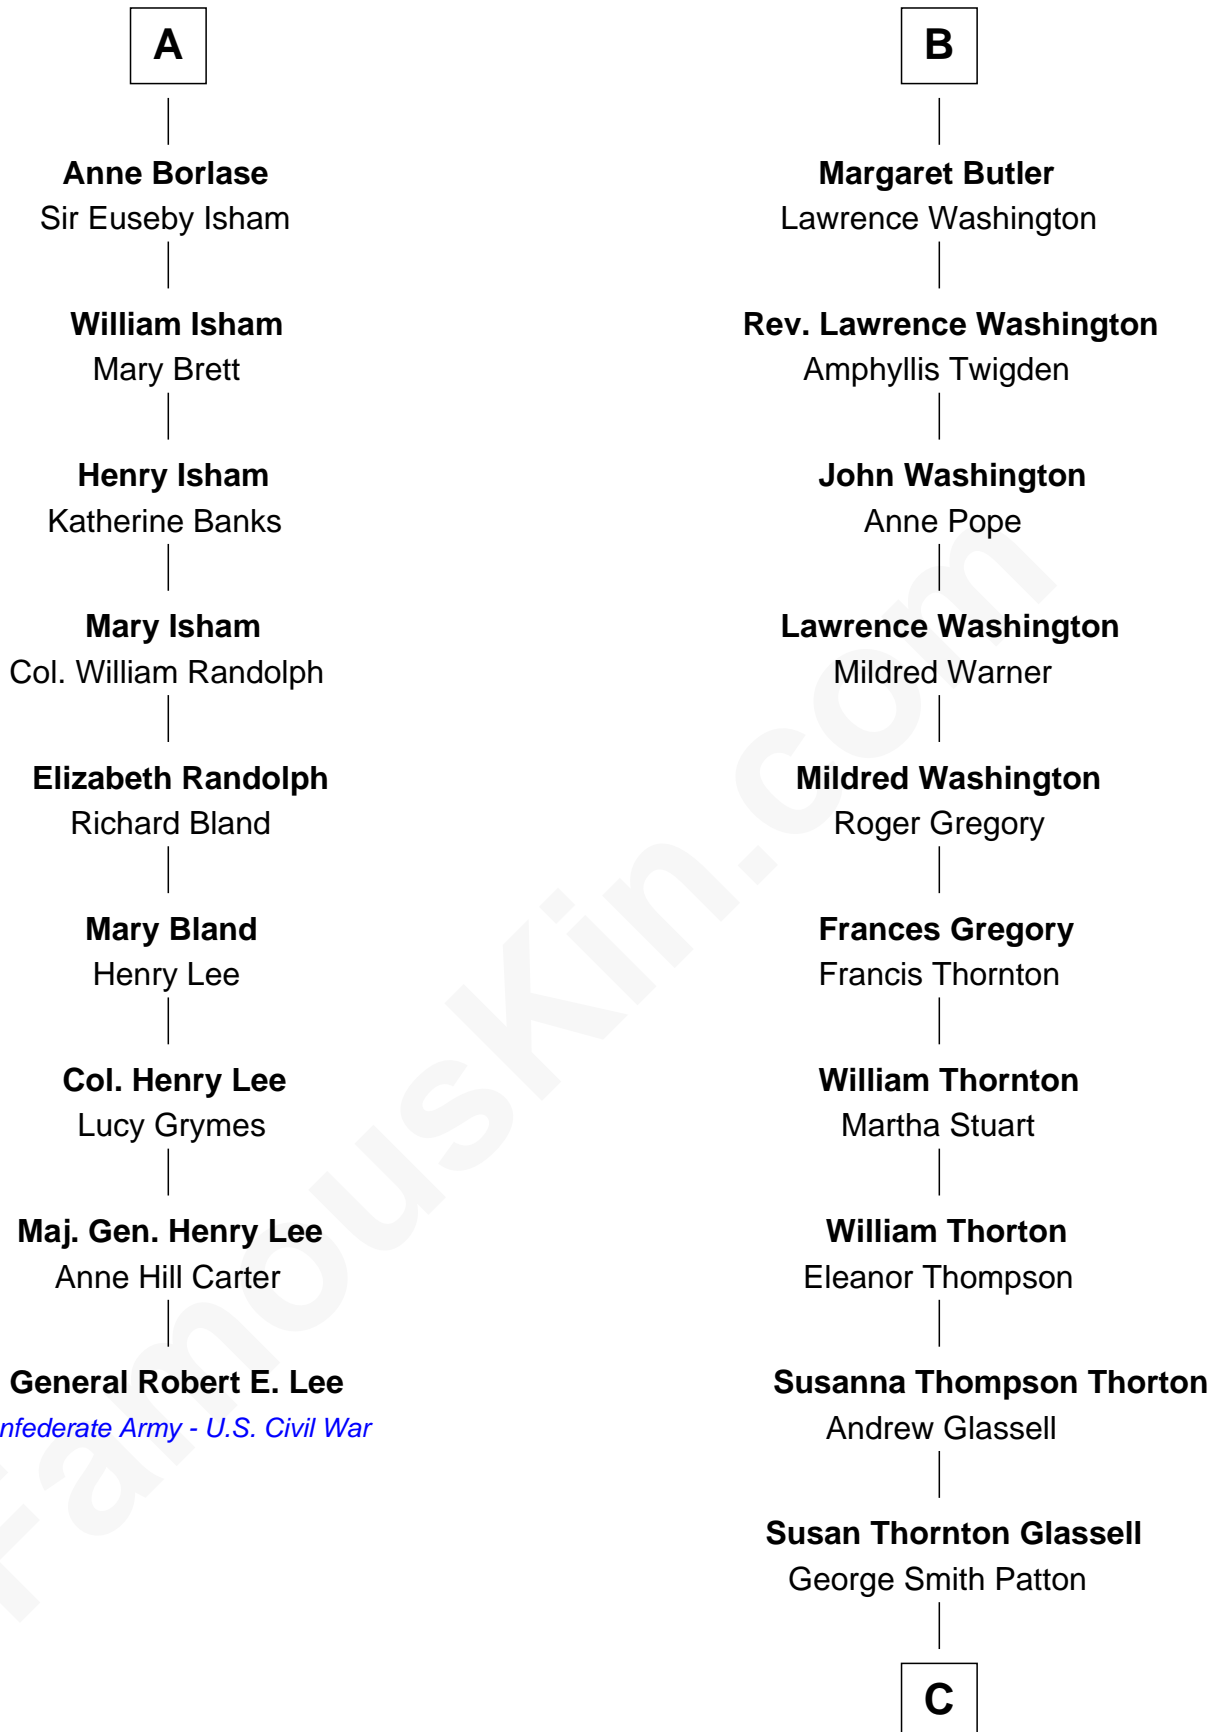

FamousKin.com

Relationship Chart of

General Robert E. Lee

Confederate Army - U.S. Civil War

15th cousin 3 times removed of

General George S. Patton

U.S. Army - World War II

Sir Philip le Despencer

Elizabeth - - - - -

Sir Philip le Despencer

Elizabeth de Tibetot

Margery Despencer

Sir Roger Wentworth

Margaret Wentworth

Sir William Hopton

Margaret Hopton

Alice le Despenser

Sir John Sutton

Sir John Sutton

Constance Blount

Sir John Sutton

Elizabeth Berkeley

Sir Edmund Sutton

Joyce Tiptoft

Sir John Sutton

Anne Clarell

Margaret Sutton

John Butler

William Butler

Margaret Greeke

B

C