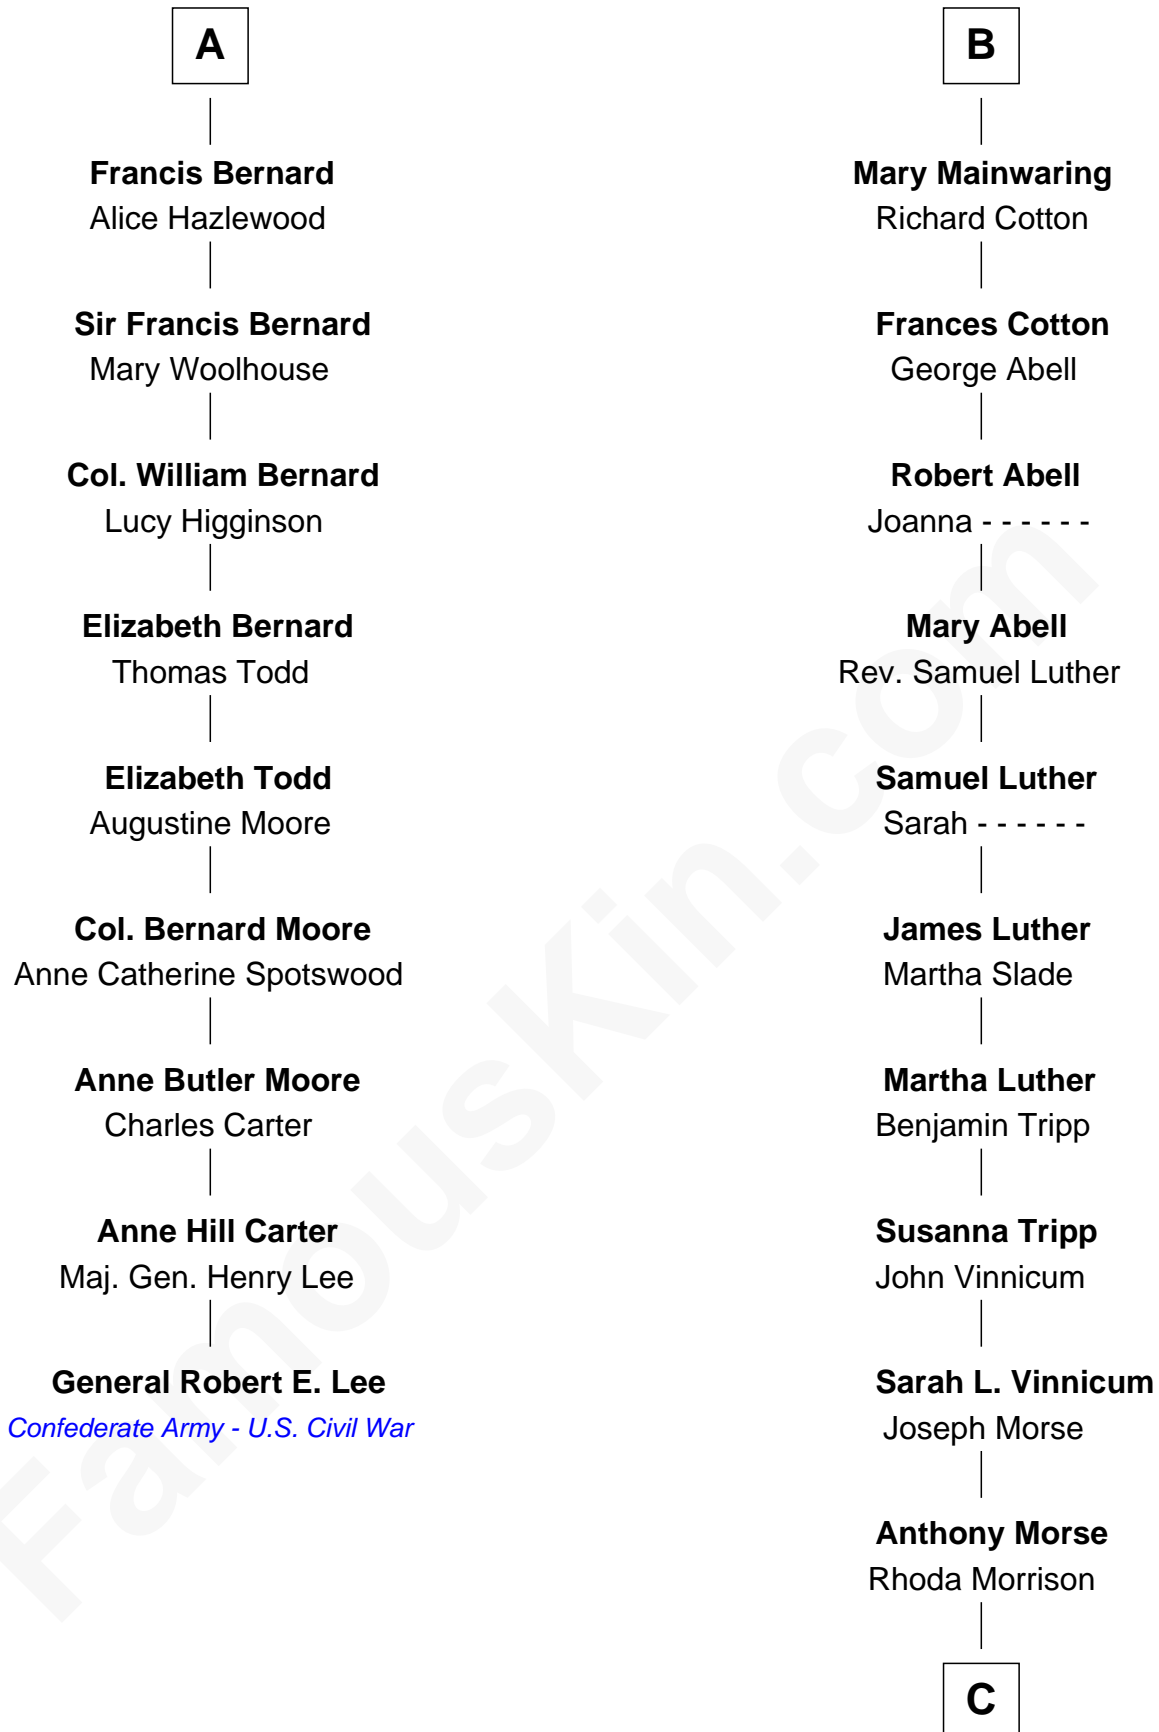

FamousKin.com Relationship Chart of

General Robert E. Lee

Confederate Army - U.S. Civil War

15th cousin 3 times removed of

Lizzie Borden

Accused Murderess

Sir Thomas de Beauchamp

Katherine de Mortimer

Joan Fitzalan

Joan Beauchamp

James Butler

Elizabeth Butler

John Talbot

Ann Talbot

Sir Henry Vernon

Elizabeth Vernon

Sir Robert Corbet

Dorothy Corbet

Sir Richard Mainwaring

Sir Arthur Mainwaring

Margaret Mainwaring

B

C

Sarah Anthony Morse
Andrew Jackson Borden

Lizzie Borden
Accused Murderess

FamousKin.com