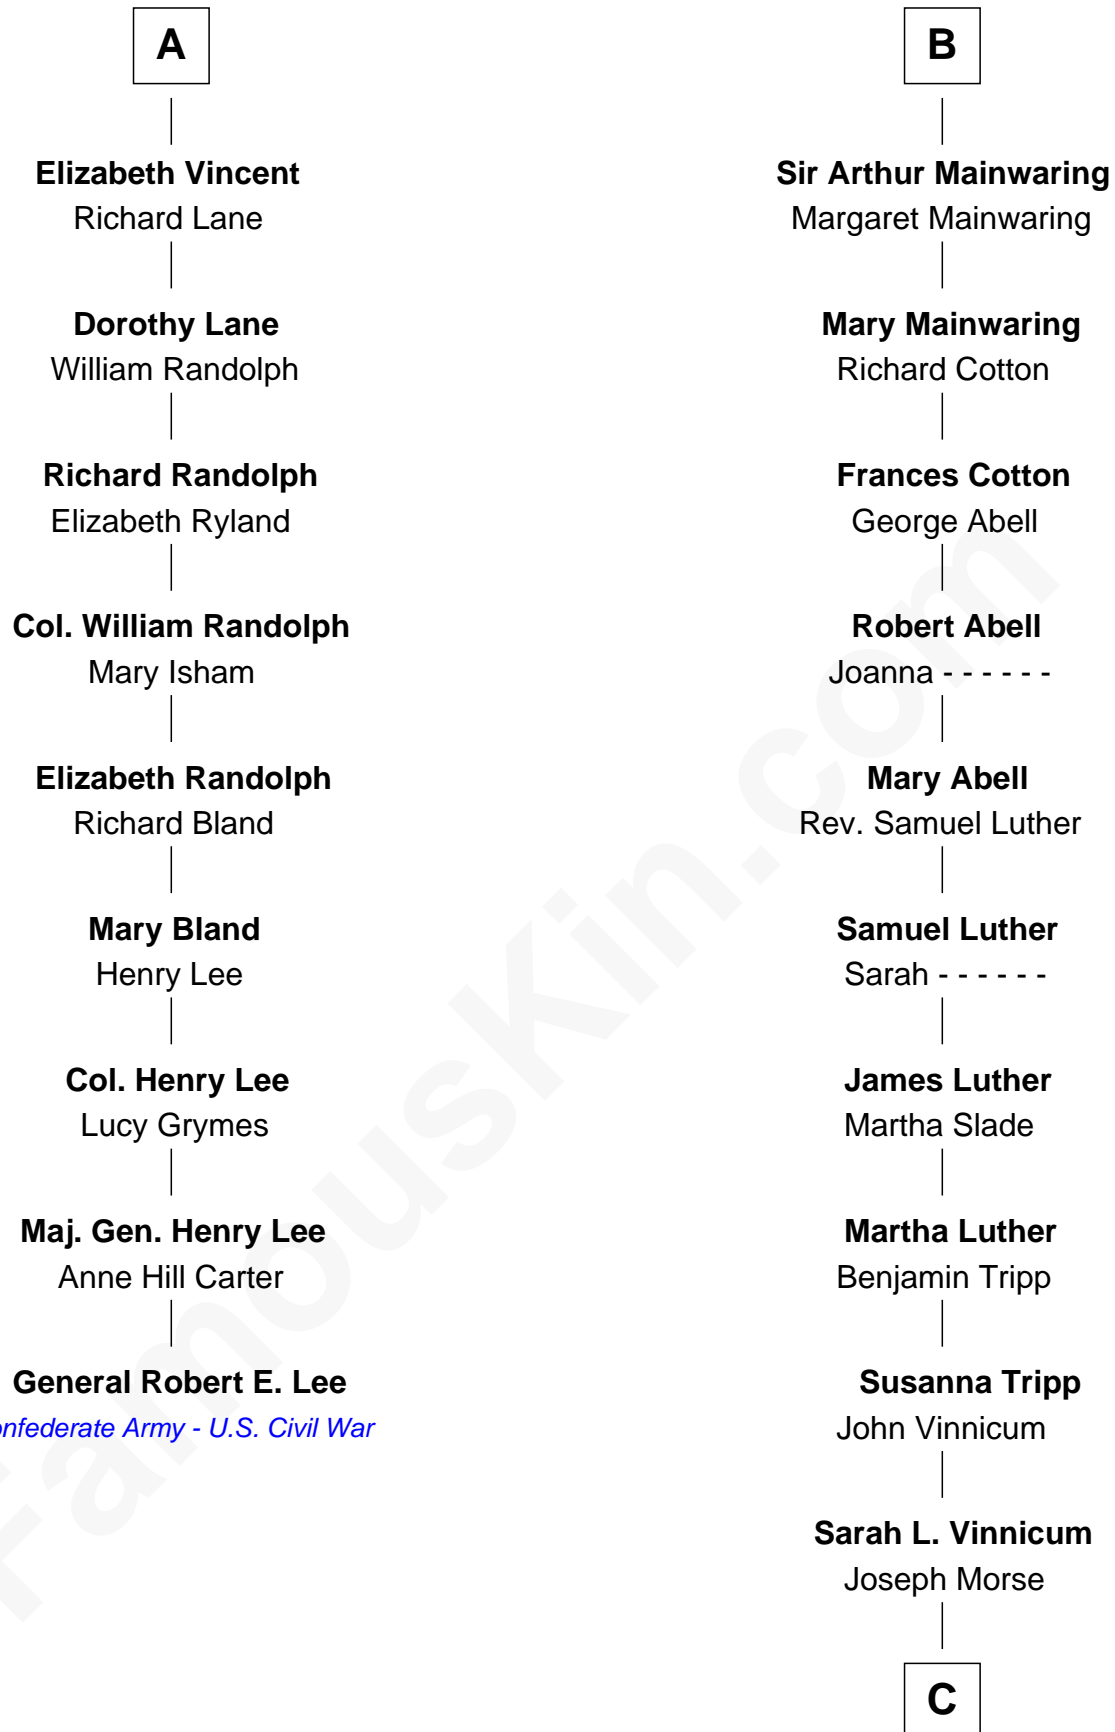

FamousKin.com Relationship Chart of

General Robert E. Lee

Confederate Army - U.S. Civil War

15th cousin 4 times removed of

Lizzie Borden

Accused Murderess

John de Mowbray
Elizabeth de Segrave

Sir Thomas Mowbray

Elizabeth Fitzalan

Margaret Mowbray

Sir Robert Howard

Katherine Howard

Sir Edward Neville

Catherine Neville

Robert Tanfield

William Tanfield

Sir Walter Lucy

Eleanor L'Arcedeckne

Eleanor Lucy

Sir Thomas Hopton

Elizabeth Hopton

Sir Roger Corbet

Sir Richard Corbet

Elizabeth Devereux

Sir Robert Corbet

Elizabeth Vernon

Dorothy Corbet

Sir Richard Mainwaring

B

C

Anthony Morse

Rhoda Morrison