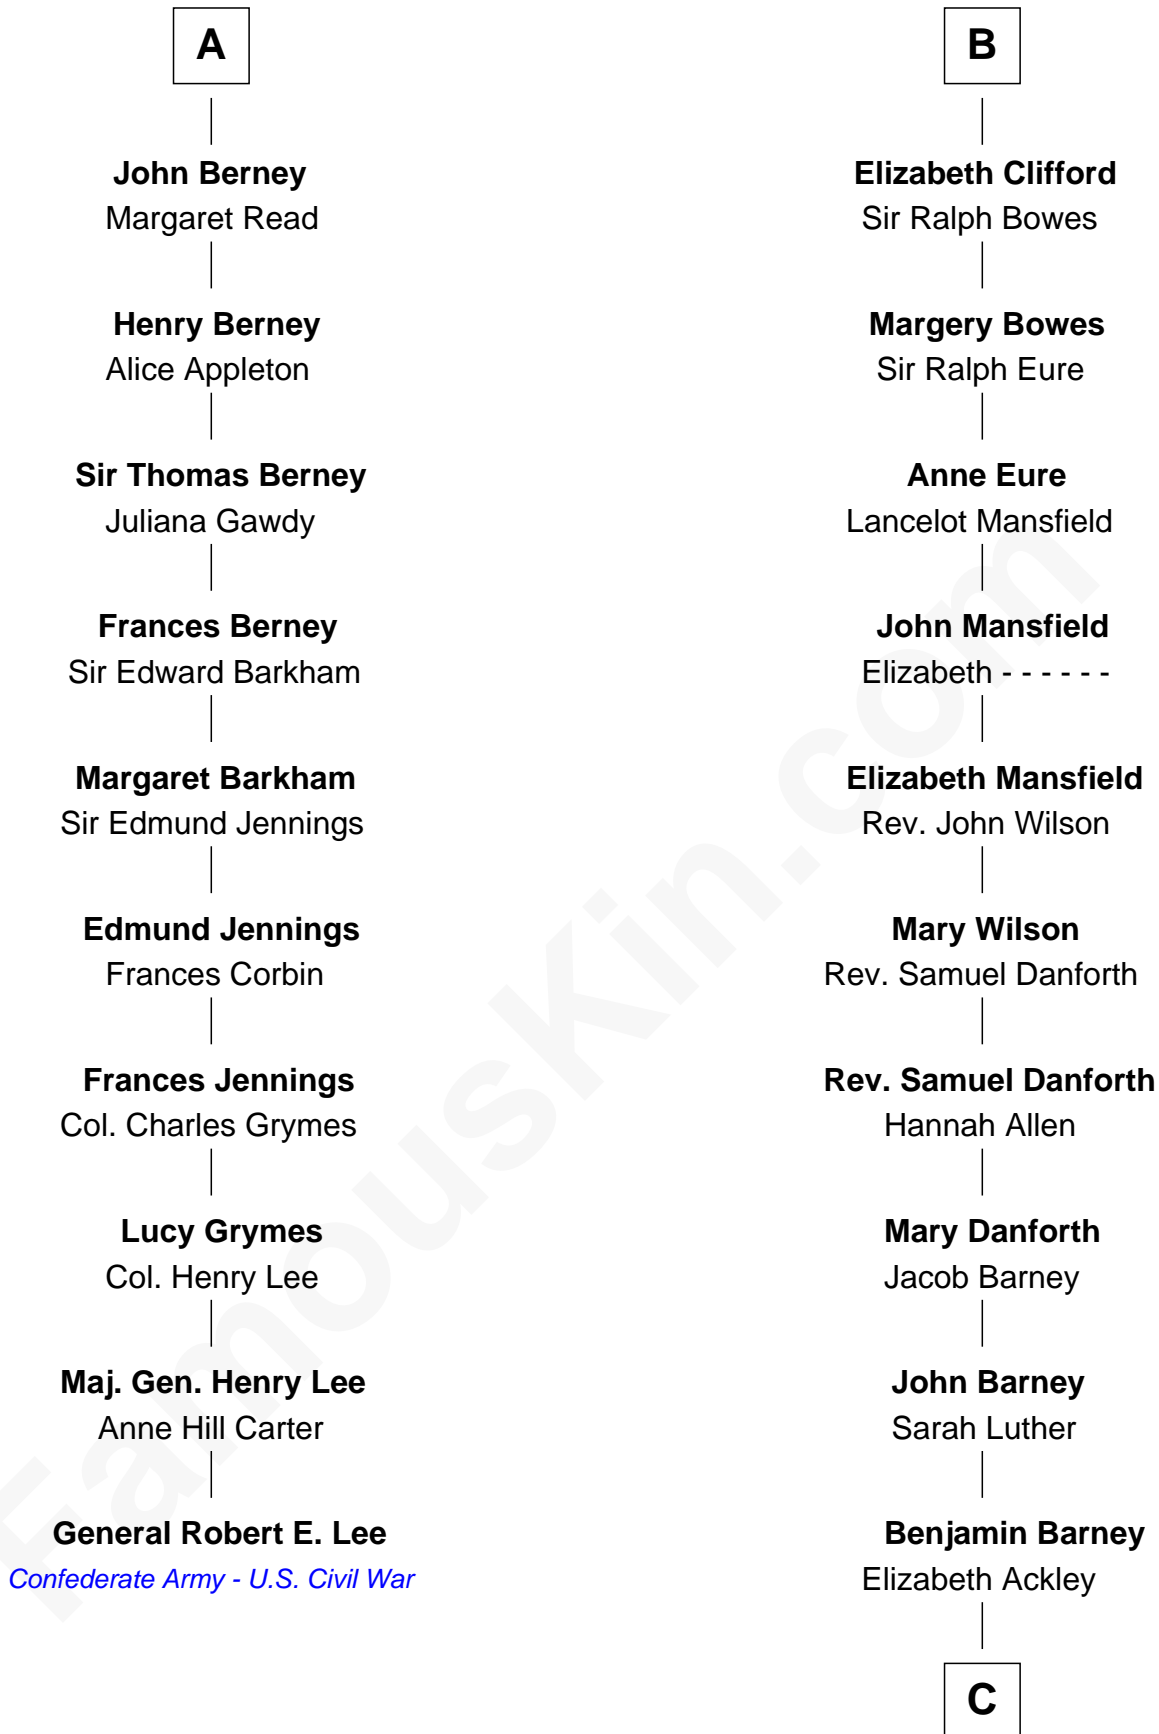

# FamousKin.com Relationship Chart of

**General Robert E. Lee**

*Confederate Army - U.S. Civil War*

16th cousin 5 times removed of

**Elizabeth Montgomery**

*TV Actress - "Bewitched"*

**William de Montagu**  
Katherine de Grandison

**Anne Tyrrell**  
Sir Roger Wentworth

**Margery Wentworth**  
John Berney

**A**

**Philippa de Montagu**  
Sir Roger de Mortimer

**Edmund Mortimer**  
Philippa Plantagenet

**Elizabeth Mortimer**  
Sir Henry Percy

**Elizabeth Percy**  
Sir John Clifford

**Thomas Clifford**  
Joan Dacre

**John Clifford**  
Margaret Bromflete

**Henry Clifford**  
Anne St. John

**B**

**C**

**Nathan Barney**

Hannah Carey

**Nathan Barney**

Mary A. Deverell

**Mary Weed Barney**

Henry Montgomery

**Henry Montgomery**

Elizabeth Bryan Allen

**Elizabeth Montgomery**

*TV Actress - "Bewitched"*