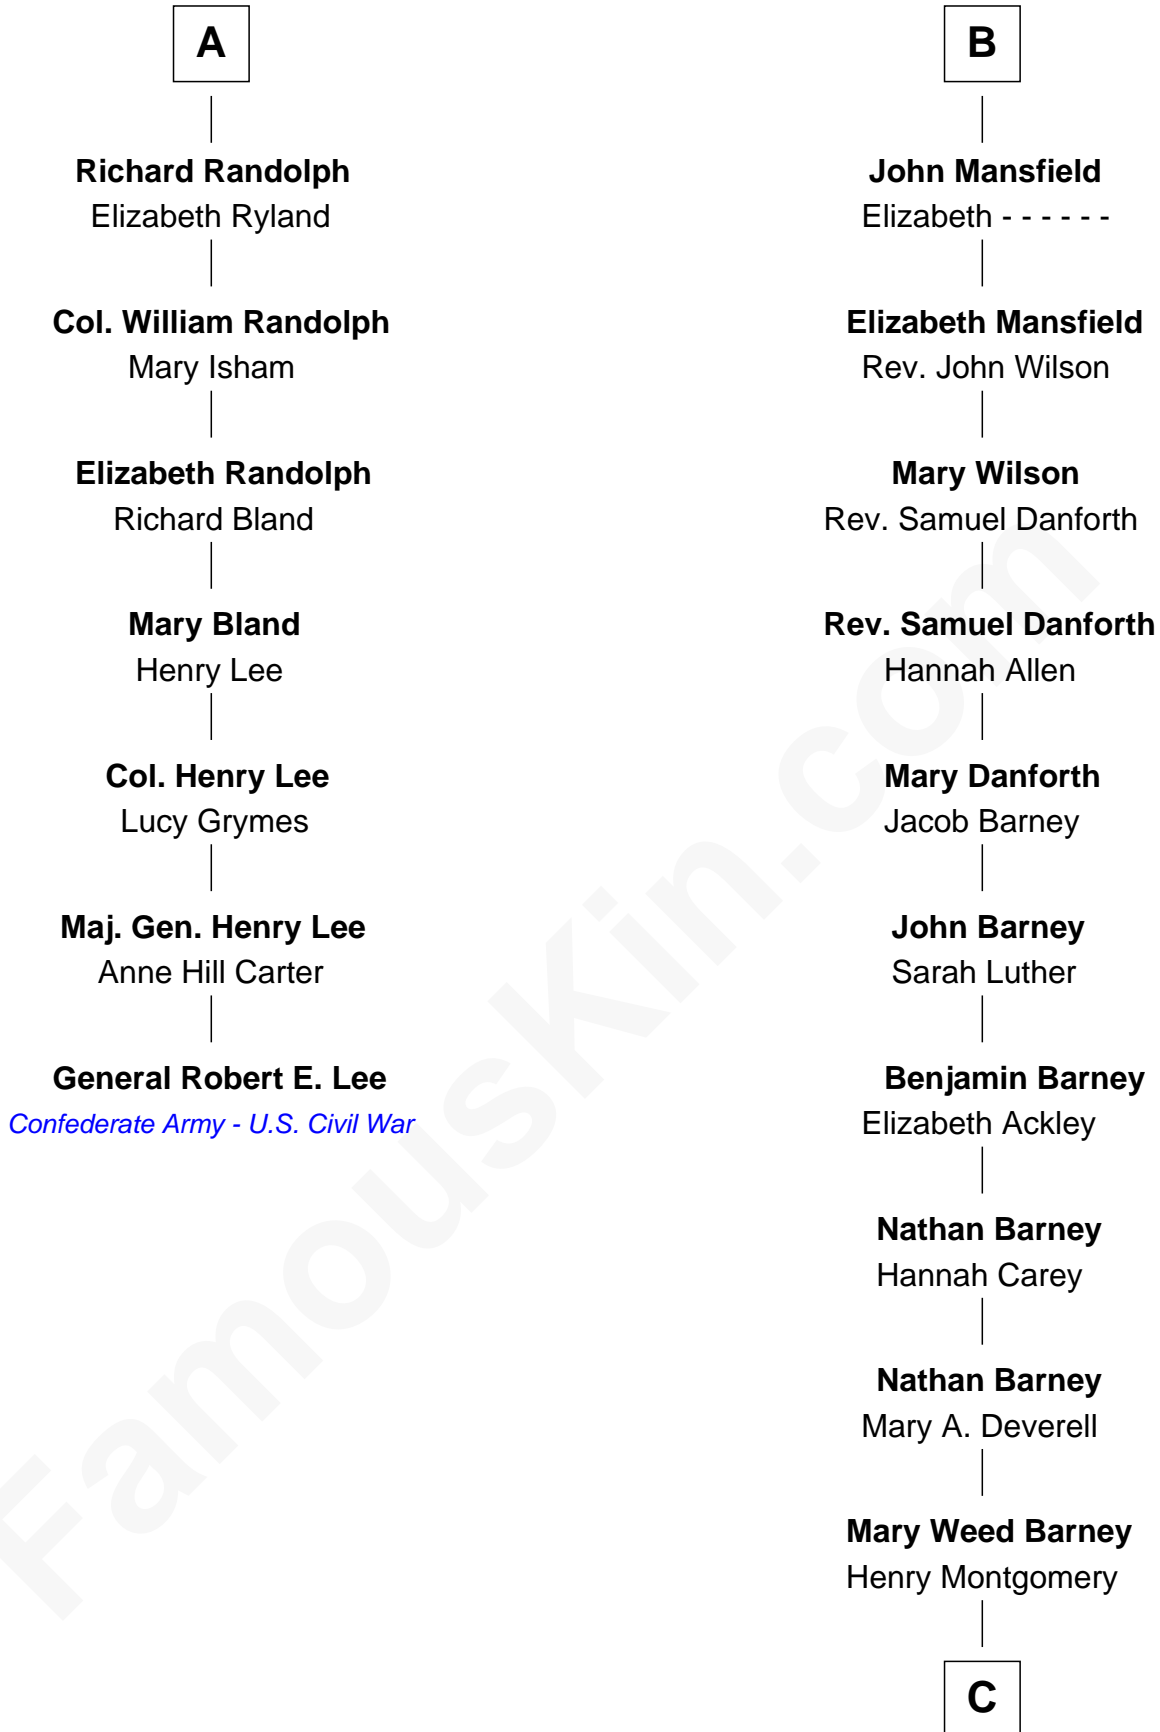

# FamousKin.com Relationship Chart of

**General Robert E. Lee**

*Confederate Army - U.S. Civil War*

13th cousin 5 times removed of

**Elizabeth Montgomery**

*TV Actress - "Bewitched"*

**Sir Ralph Neville**

*with wife  
Joan Beaufort*

Anne St. John

**Anne Tanfield**

Clement Vincent

**Elizabeth Clifford**

Sir Ralph Bowes

**Elizabeth Vincent**

Richard Lane

**Margery Bowes**

Sir Ralph Eure

**Dorothy Lane**

William Randolph

**Anne Eure**

Lancelot Mansfield

**A**

**B**

C

Henry Montgomery  
Elizabeth Bryan Allen

Elizabeth Montgomery  
*TV Actress - "Bewitched"*

FamousKin.com