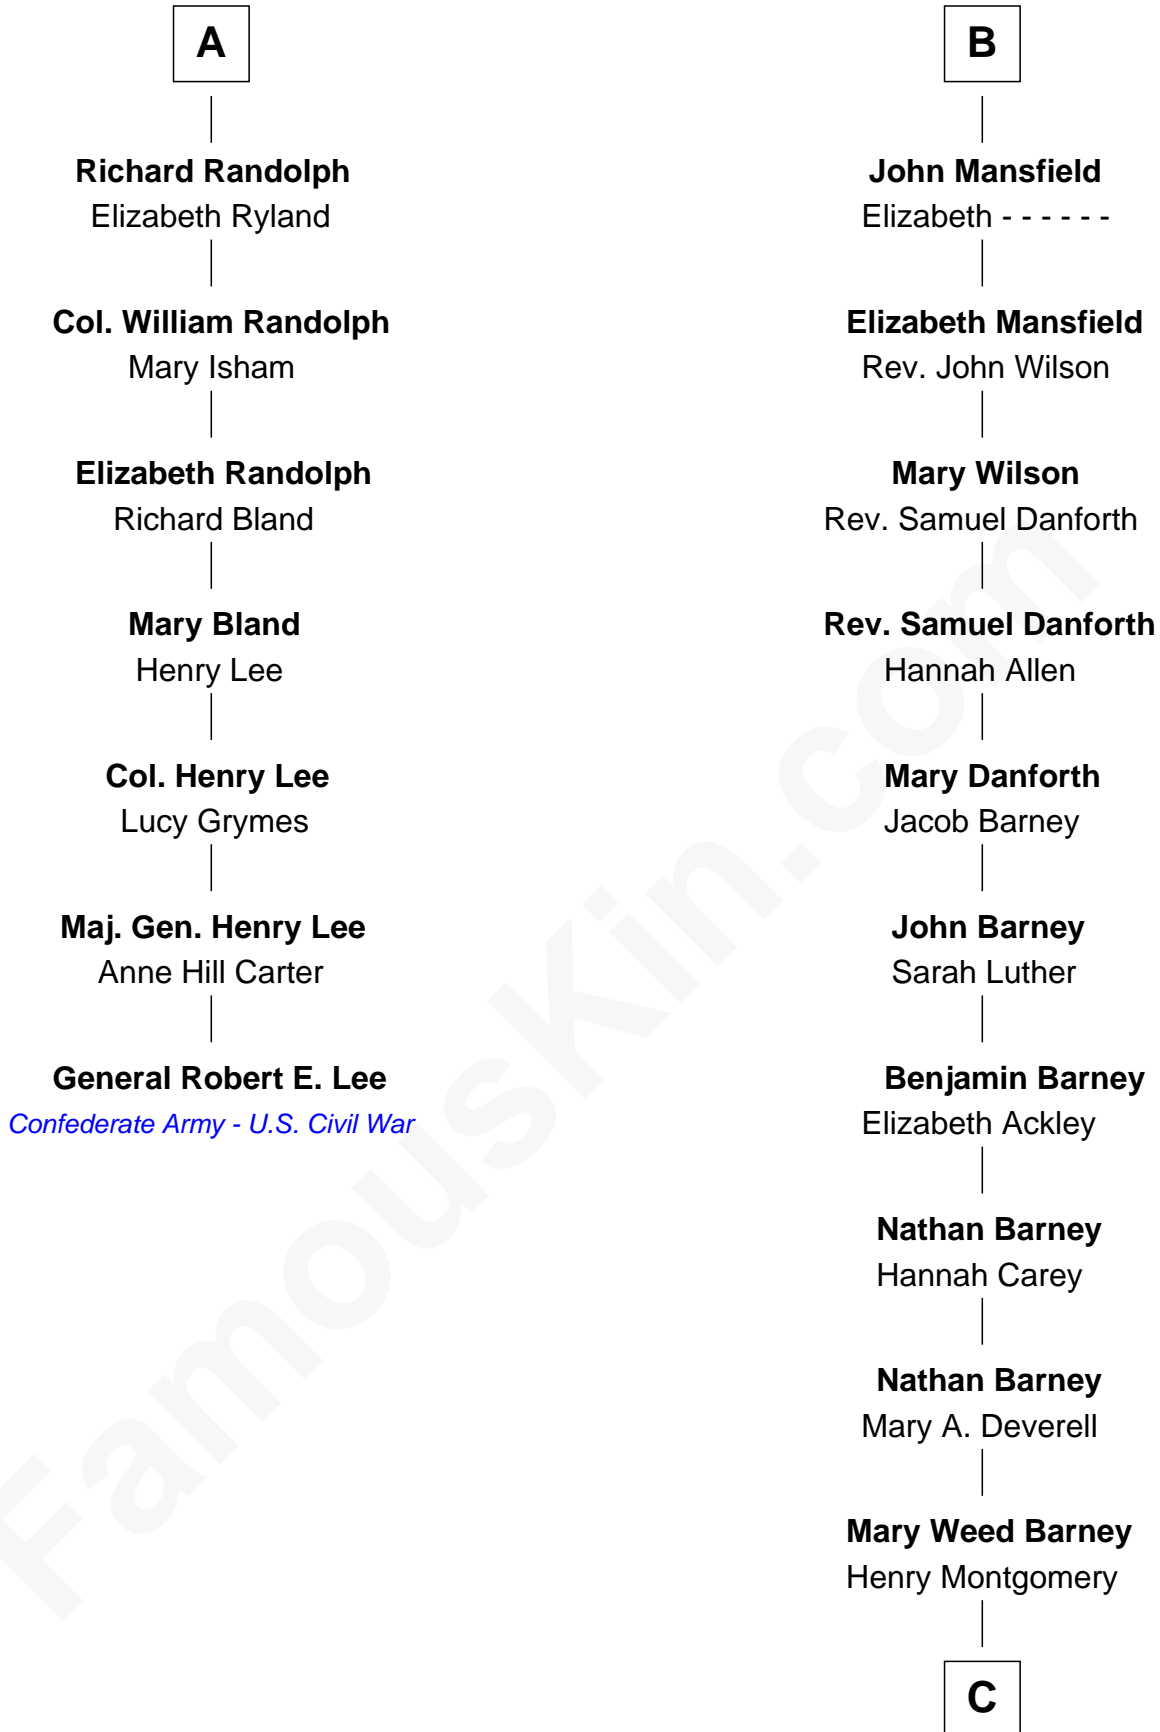

# FamousKin.com Relationship Chart of

**General Robert E. Lee**

*Confederate Army - U.S. Civil War*

13th cousin 5 times removed of

**Elizabeth Montgomery**

*TV Actress - "Bewitched"*

C

Henry Montgomery  
Elizabeth Bryan Allen

Elizabeth Montgomery  
*TV Actress - "Bewitched"*

FamousKin.com