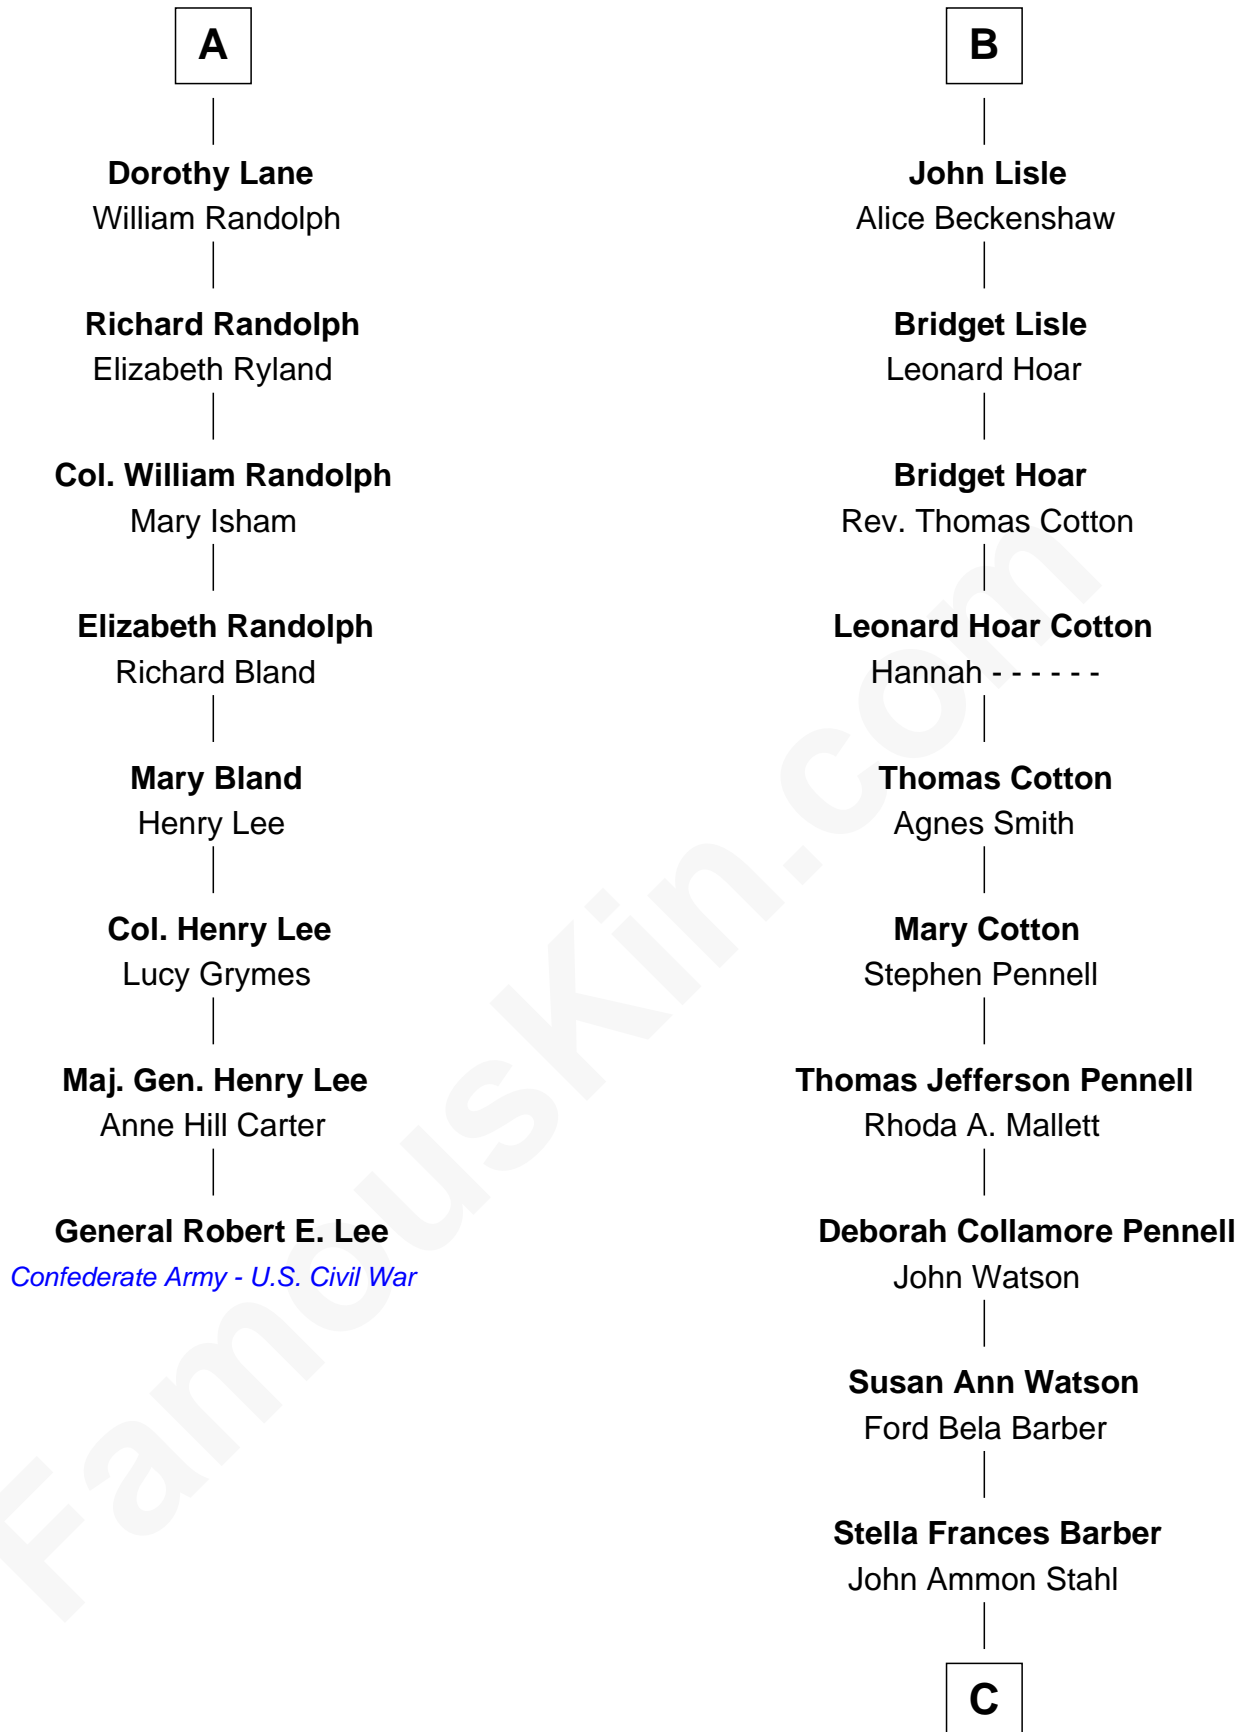

FamousKin.com Relationship Chart of

General Robert E. Lee

Confederate Army - U.S. Civil War

14th cousin 4 times removed of

Warren Buffett

Chairman & CEO, Berkshire Hathaway

C

Leila Stahl