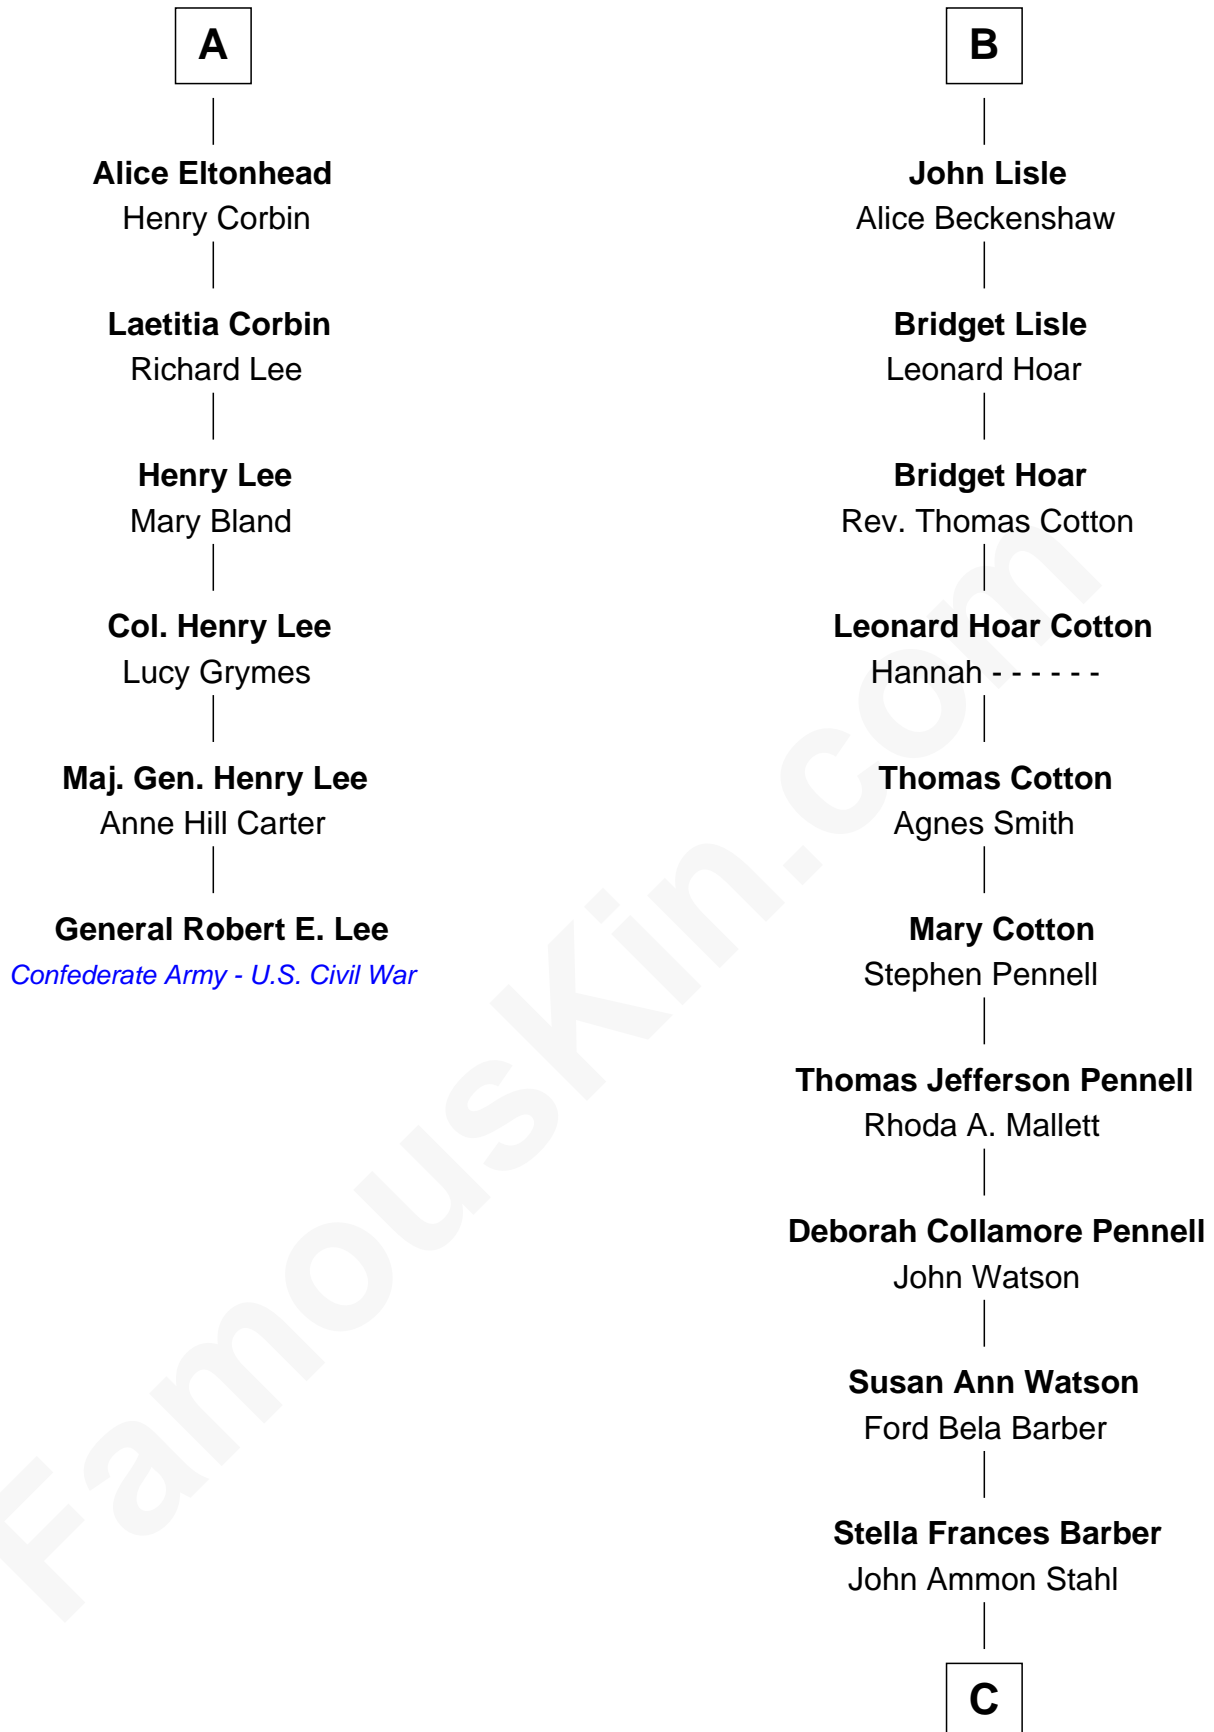

FamousKin.com Relationship Chart of

General Robert E. Lee

Confederate Army - U.S. Civil War

12th cousin 6 times removed of

Warren Buffett

Chairman & CEO, Berkshire Hathaway

C

Leila Stahl