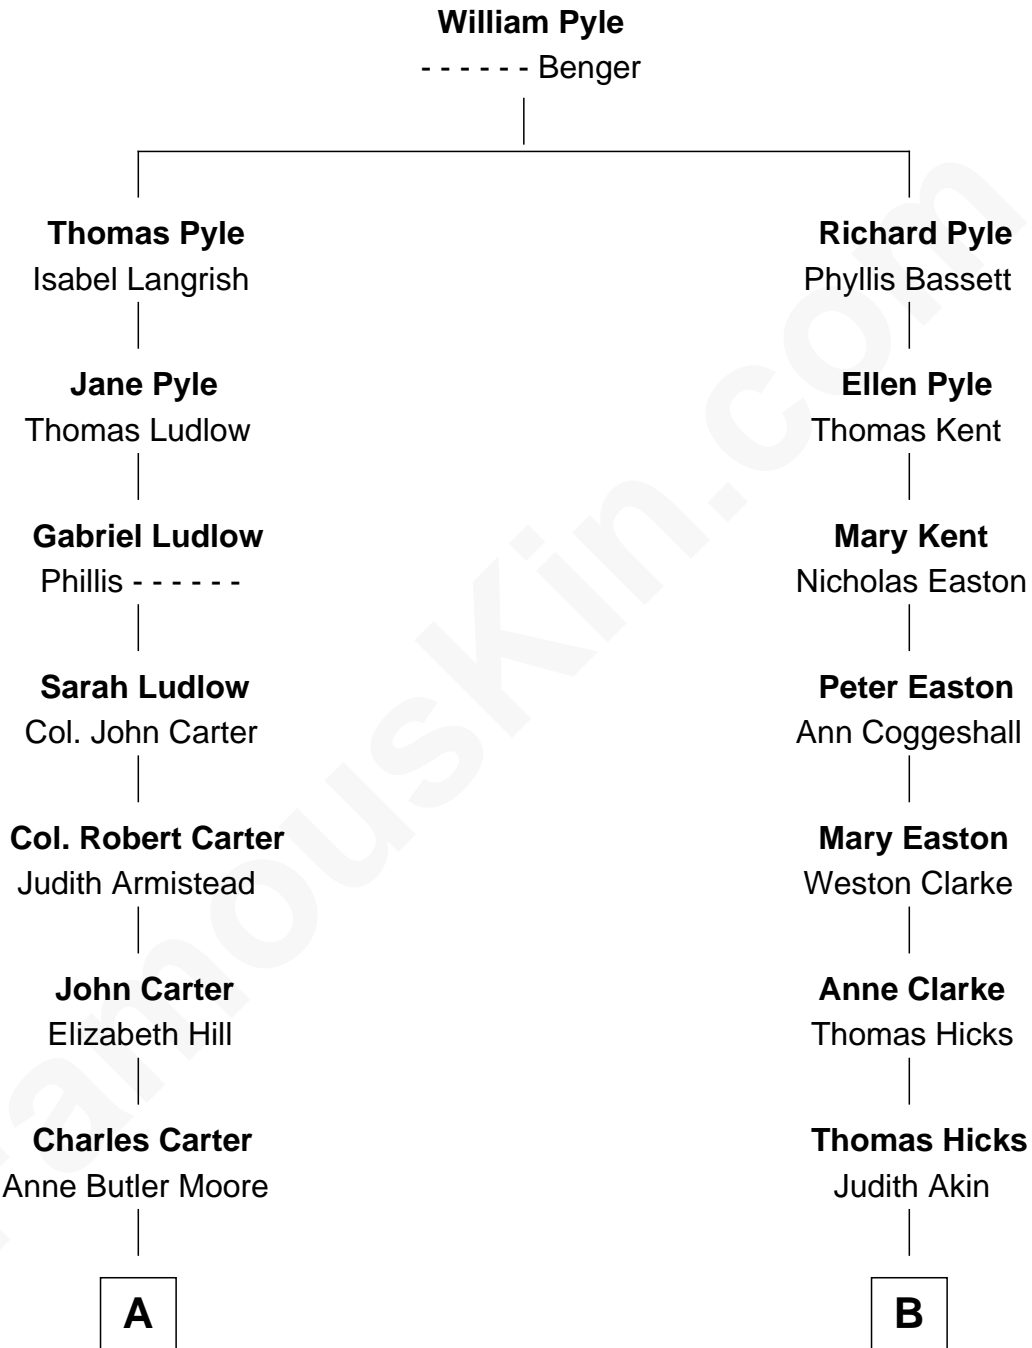

# FamousKin.com Relationship Chart of

**General Robert E. Lee**

*Confederate Army - U.S. Civil War*

8th cousin 2 times removed of

**Susan B. Anthony**

*Women's Rights Advocate*

**A**

**Anne Hill Carter**  
Maj. Gen. Henry Lee

**General Robert E. Lee**  
*Confederate Army - U.S. Civil War*

**B**

**Judith Hicks**  
David Anthony

**Humphrey Anthony**  
Hannah Lapham

**Daniel Anthony**  
Lucy Read

**Susan B. Anthony**  
*Women's Rights Advocate*

FamousKin.com