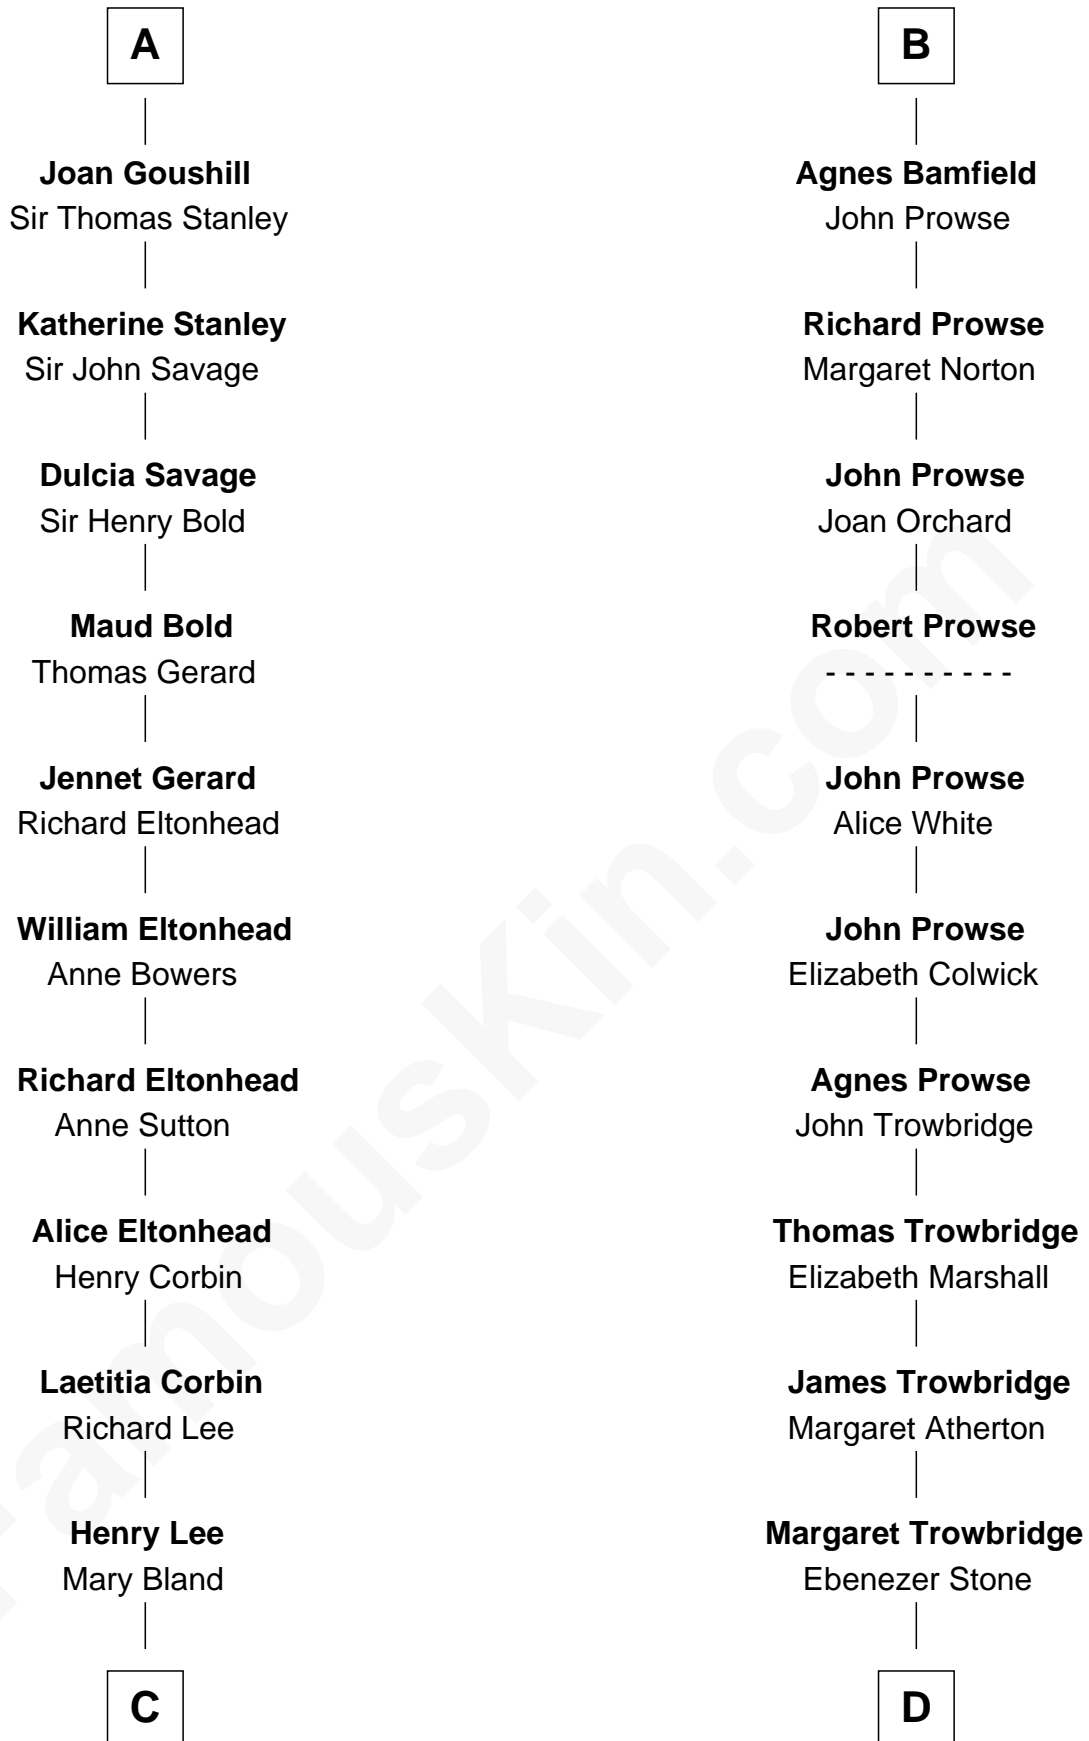

FamousKin.com Relationship Chart of

General Robert E. Lee

Confederate Army - U.S. Civil War

19th cousin 2 times removed of

Susan B. Anthony

Women's Rights Advocate

C

Col. Henry Lee

Lucy Grymes

Maj. Gen. Henry Lee

Anne Hill Carter

General Robert E. Lee

Confederate Army - U.S. Civil War

D

Mindwell Stone

Ebenezer Woodward