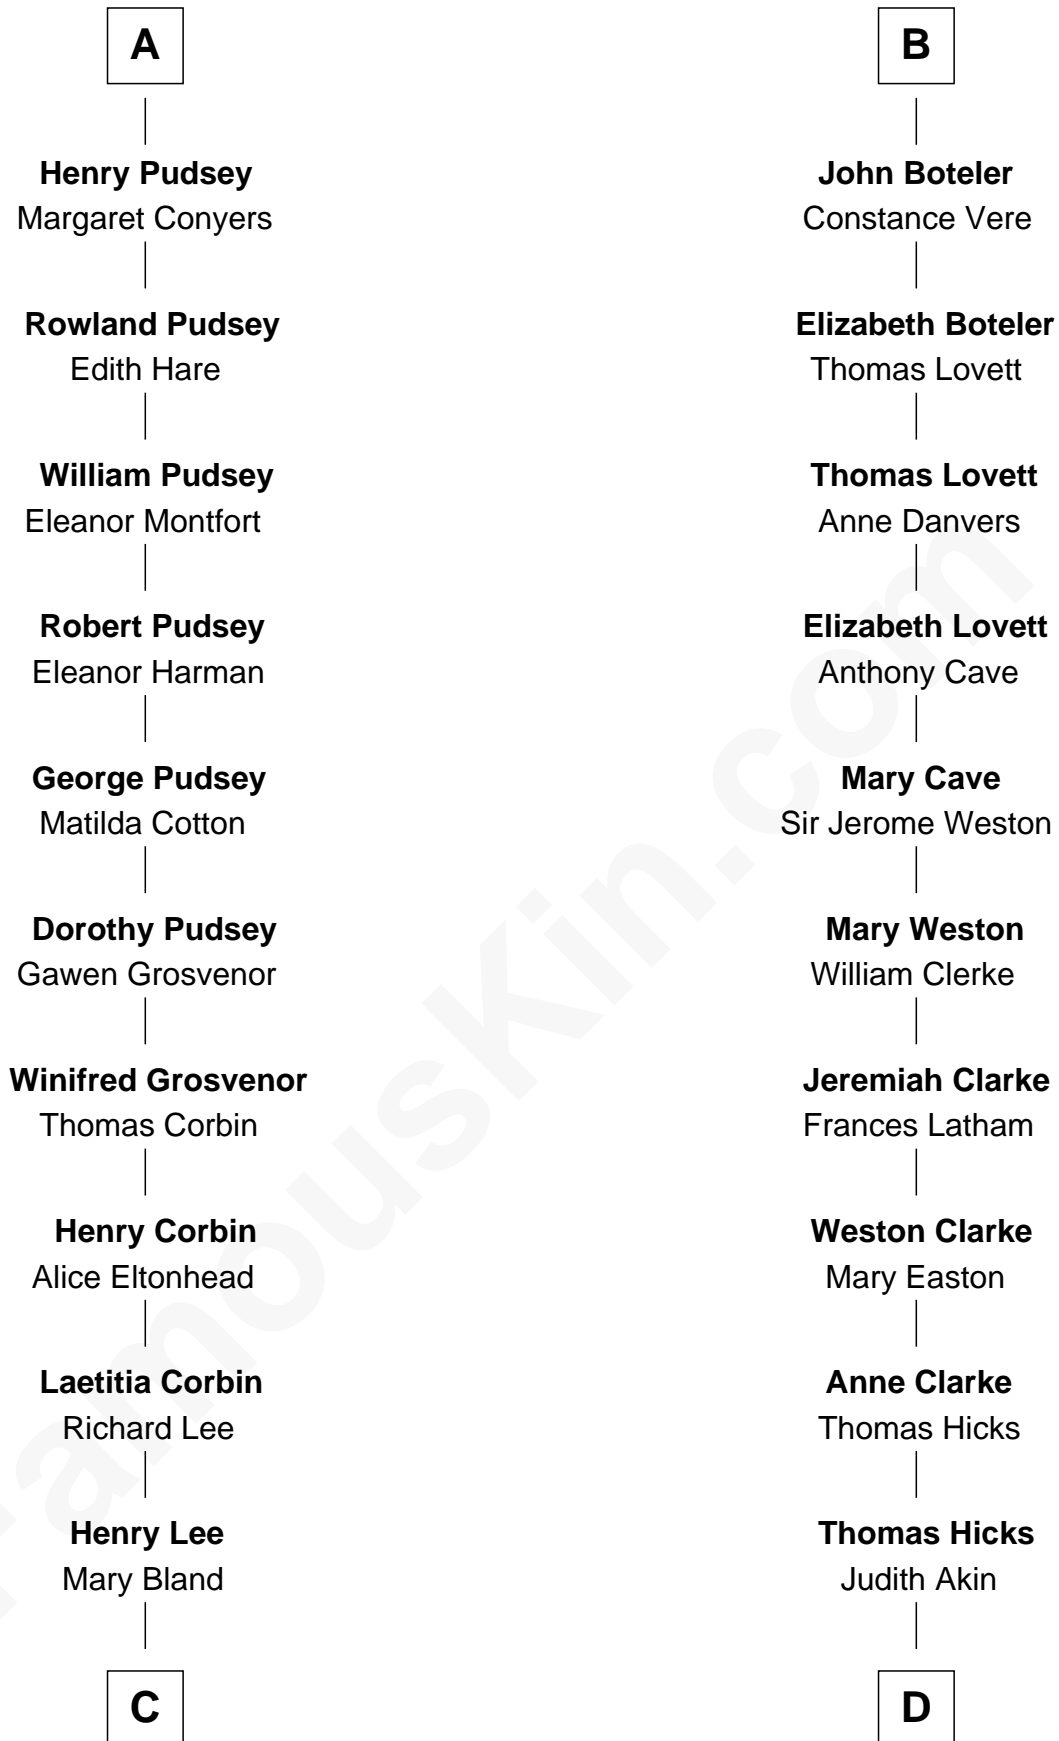

# FamousKin.com Relationship Chart of

**General Robert E. Lee**

*Confederate Army - U.S. Civil War*

19th cousin 1 time removed of

**Susan B. Anthony**

*Women's Rights Advocate*

**William de Odingsells**

Ela FitzWalter

Sir Roger de Herdeburgh

**Ela Herdeburgh**

Sir William de Boteler

**Ankaret le Boteler**

John le Strange

**Eleanor le Strange**

Sir Reynold de Grey

**Ida Grey**

John Cokayne

**Elizabeth Cokayne**

Sir Philip le Boteler

**Philip Boteler**

Isabel Willoughby

**B**

**C**

**Col. Henry Lee**

**Humphrey Anthony**

Hannah Lapham

**Daniel Anthony**

Lucy Read

**Susan B. Anthony**

*Women's Rights Advocate*

FamousKin.com