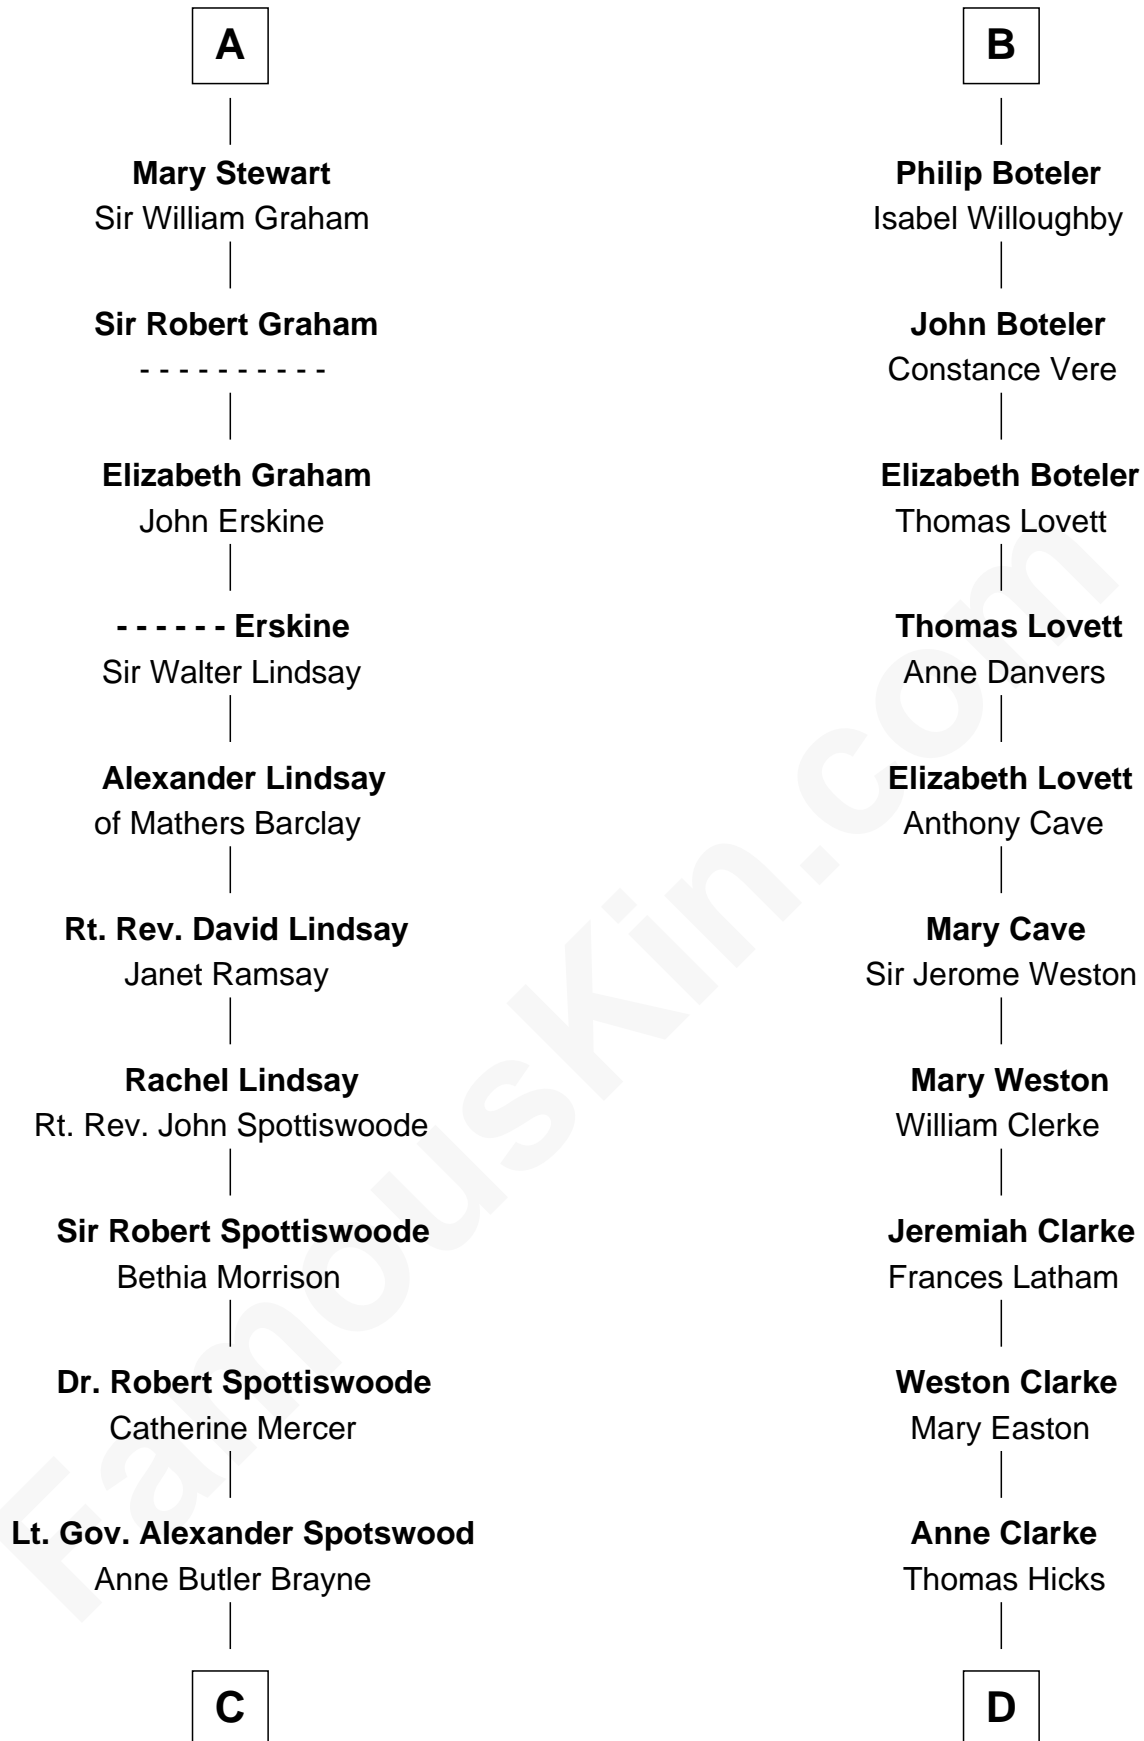

# FamousKin.com Relationship Chart of

**General Robert E. Lee**

*Confederate Army - U.S. Civil War*

20th cousin 1 time removed of

**Susan B. Anthony**

*Women's Rights Advocate*

**David of Huntingdon**

Maud of Chester

**C**

**Anne Catherine Spotswood**

Col. Bernard Moore

**Anne Butler Moore**

Charles Carter

**Anne Hill Carter**

Maj. Gen. Henry Lee

**General Robert E. Lee**

**Daniel Anthony**

Lucy Read

**Susan B. Anthony**

*Women's Rights Advocate*

FamousKin.com