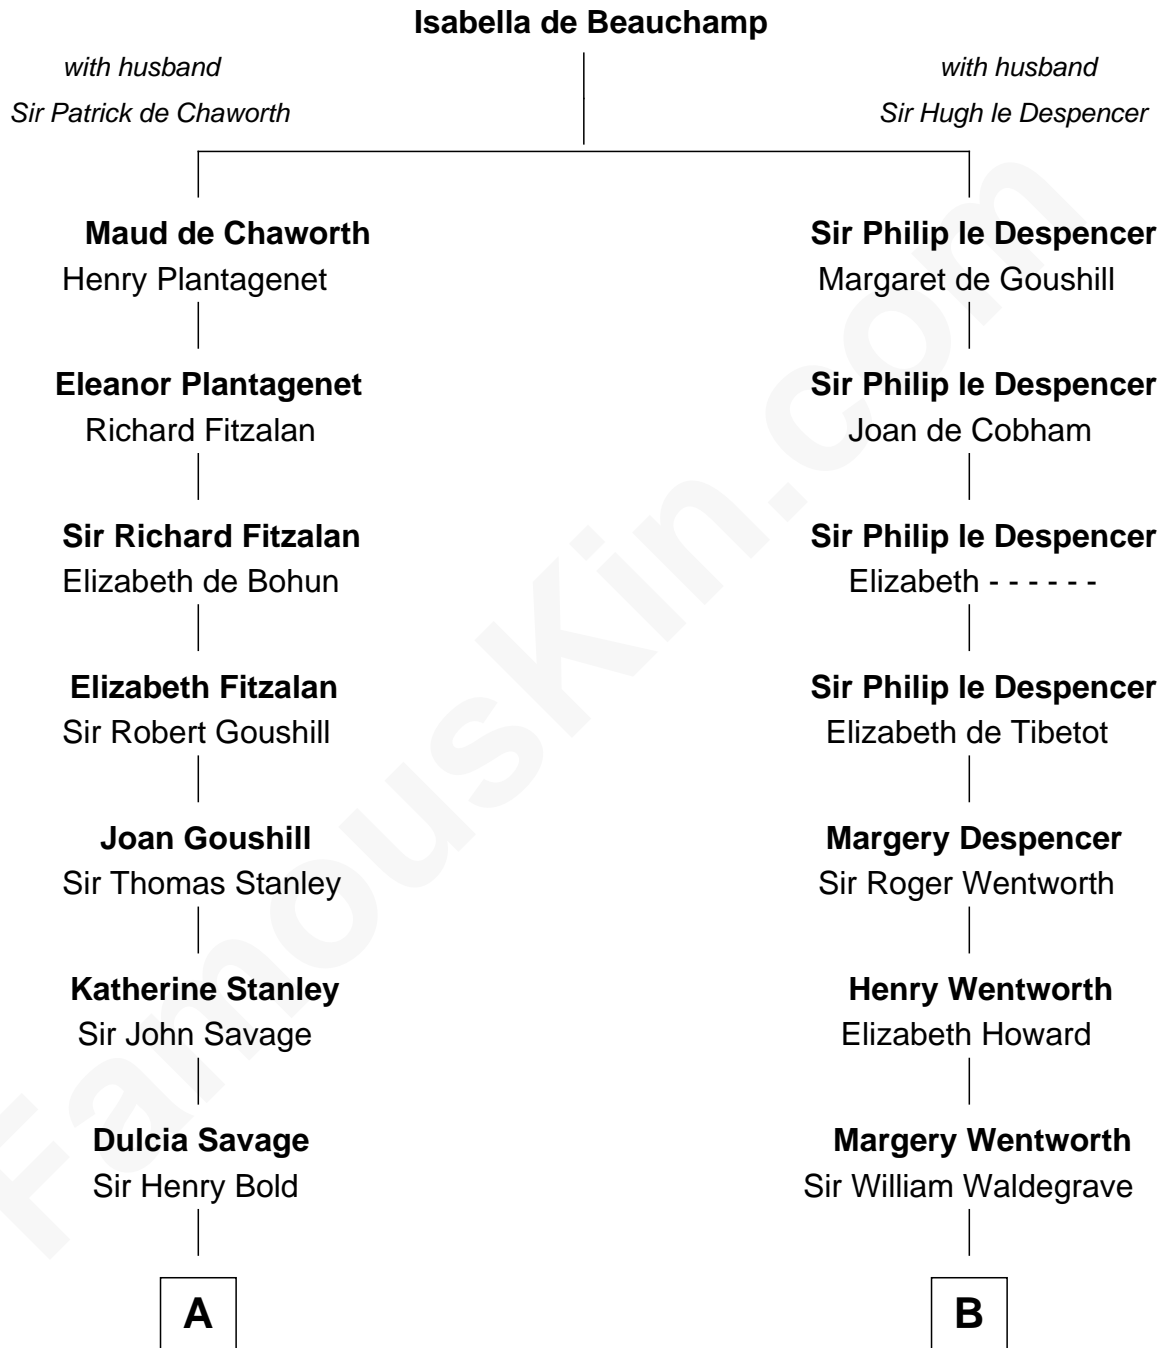

FamousKin.com Relationship Chart of

General Robert E. Lee

Confederate Army - U.S. Civil War

16th cousin 4 times removed of

Walt Disney

Co-Founder of The Walt Disney Company

C

—
Eber Call

Violette Lawrence

—
Charles Call

Henrietta Gross

—
Flora Call

Elias Charles Disney

—
Walt Disney

Co-Founder of The Walt Disney Co.

FamousKin.com