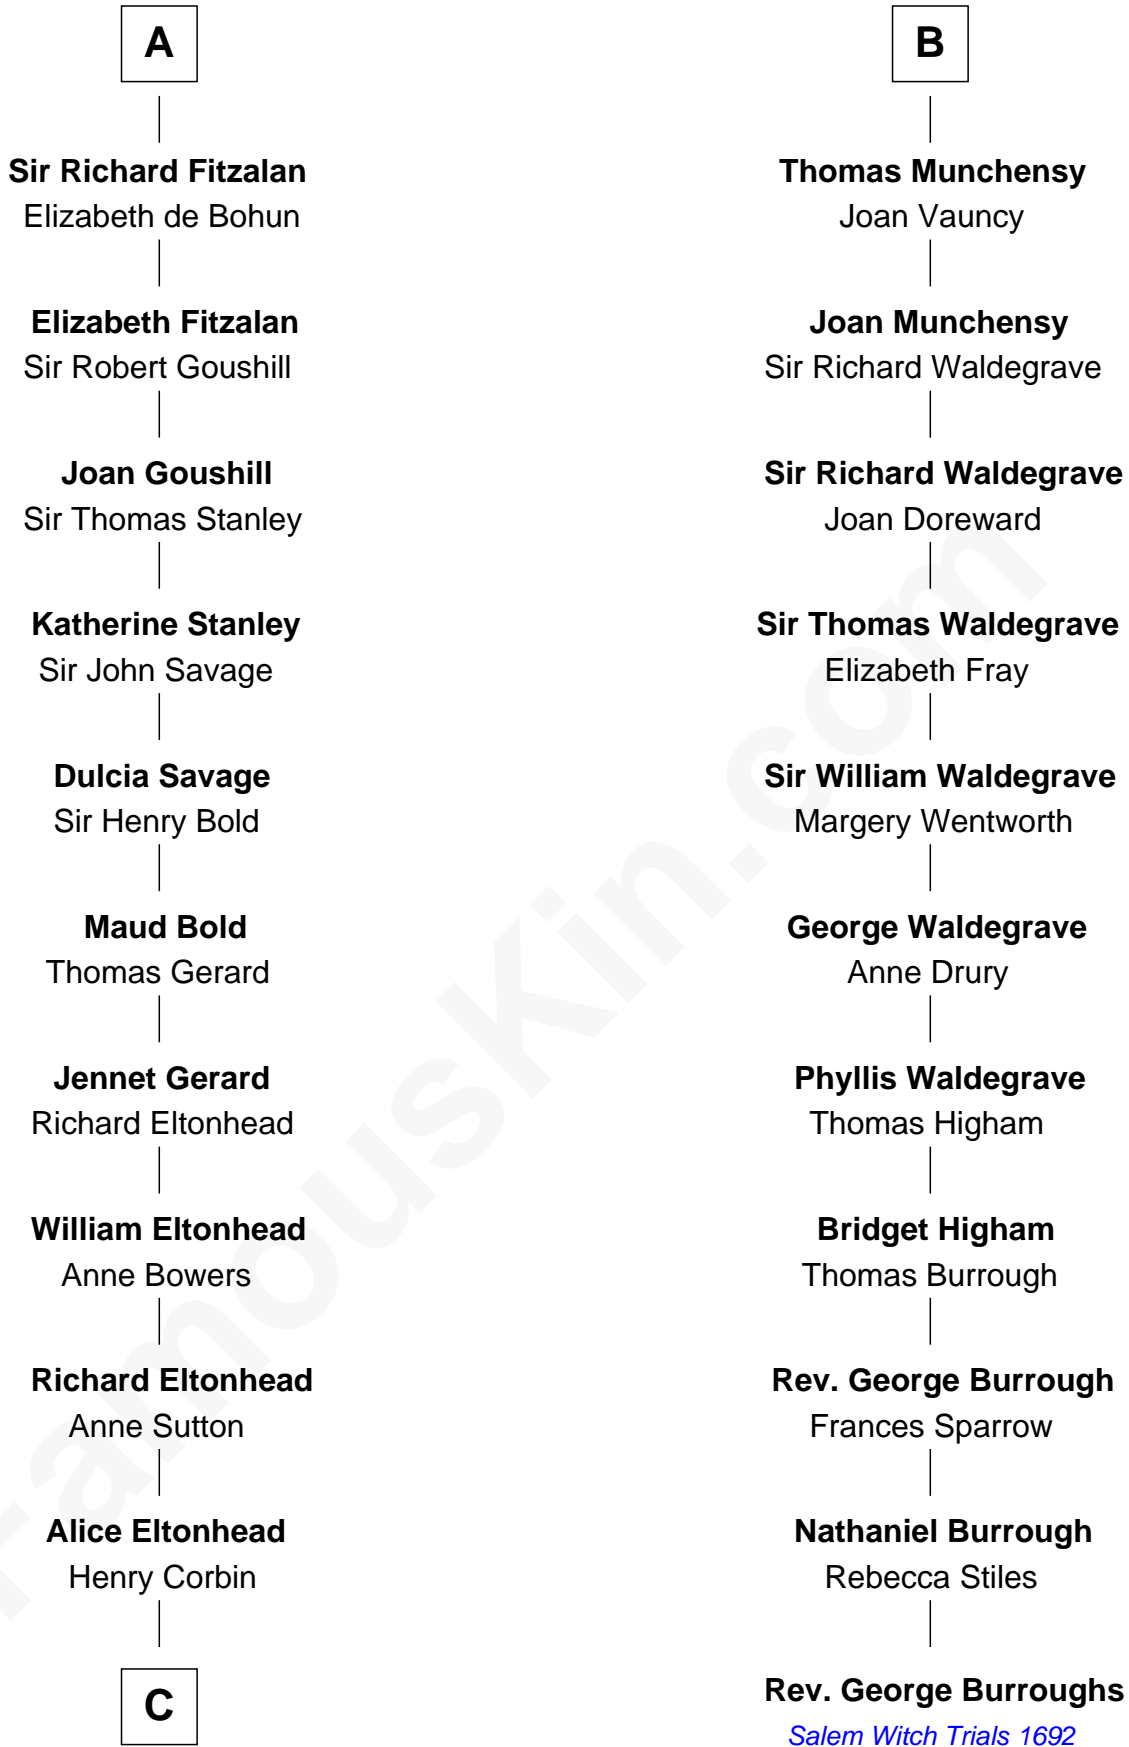

FamousKin.com Relationship Chart of

General Robert E. Lee

Confederate Army - U.S. Civil War

17th cousin 4 times removed of

Rev. George Burroughs

Executed for Witchcraft, Salem 1692

C

—
Laetitia Corbin

Richard Lee

—
Henry Lee

Mary Bland

—
Col. Henry Lee

Lucy Grymes

—
Maj. Gen. Henry Lee

Anne Hill Carter

—
General Robert E. Lee