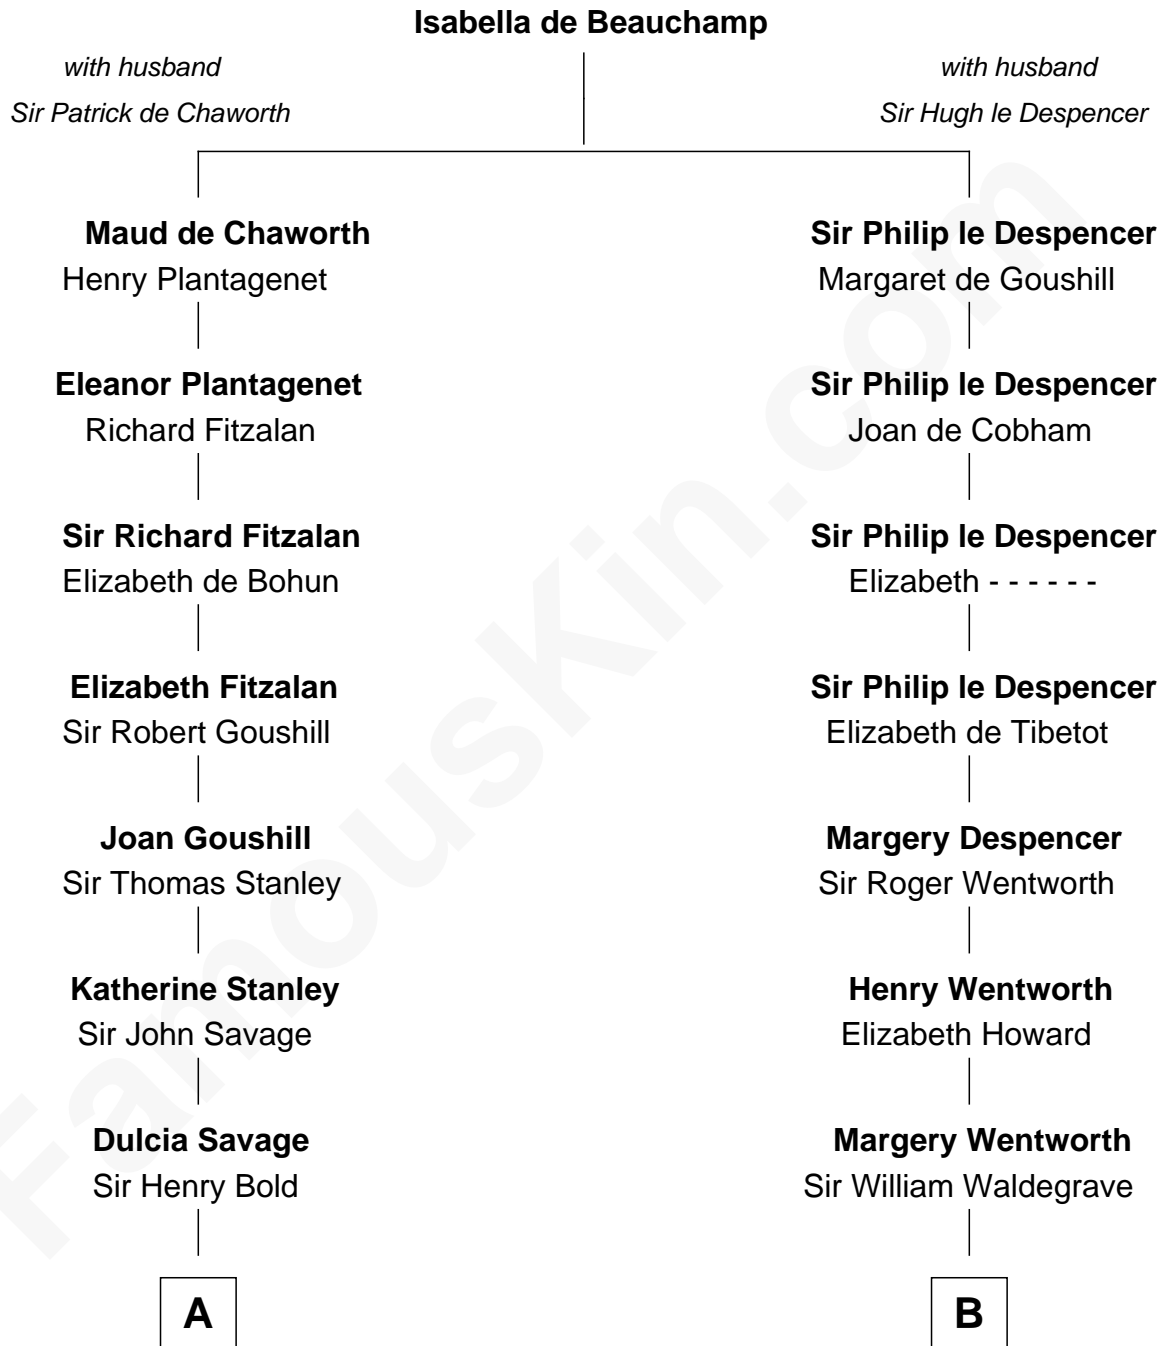

FamousKin.com Relationship Chart of

General Robert E. Lee

Confederate Army - U.S. Civil War

12th cousin 4 times removed of

Rev. George Burroughs

Executed for Witchcraft, Salem 1692

A

Maud Bold