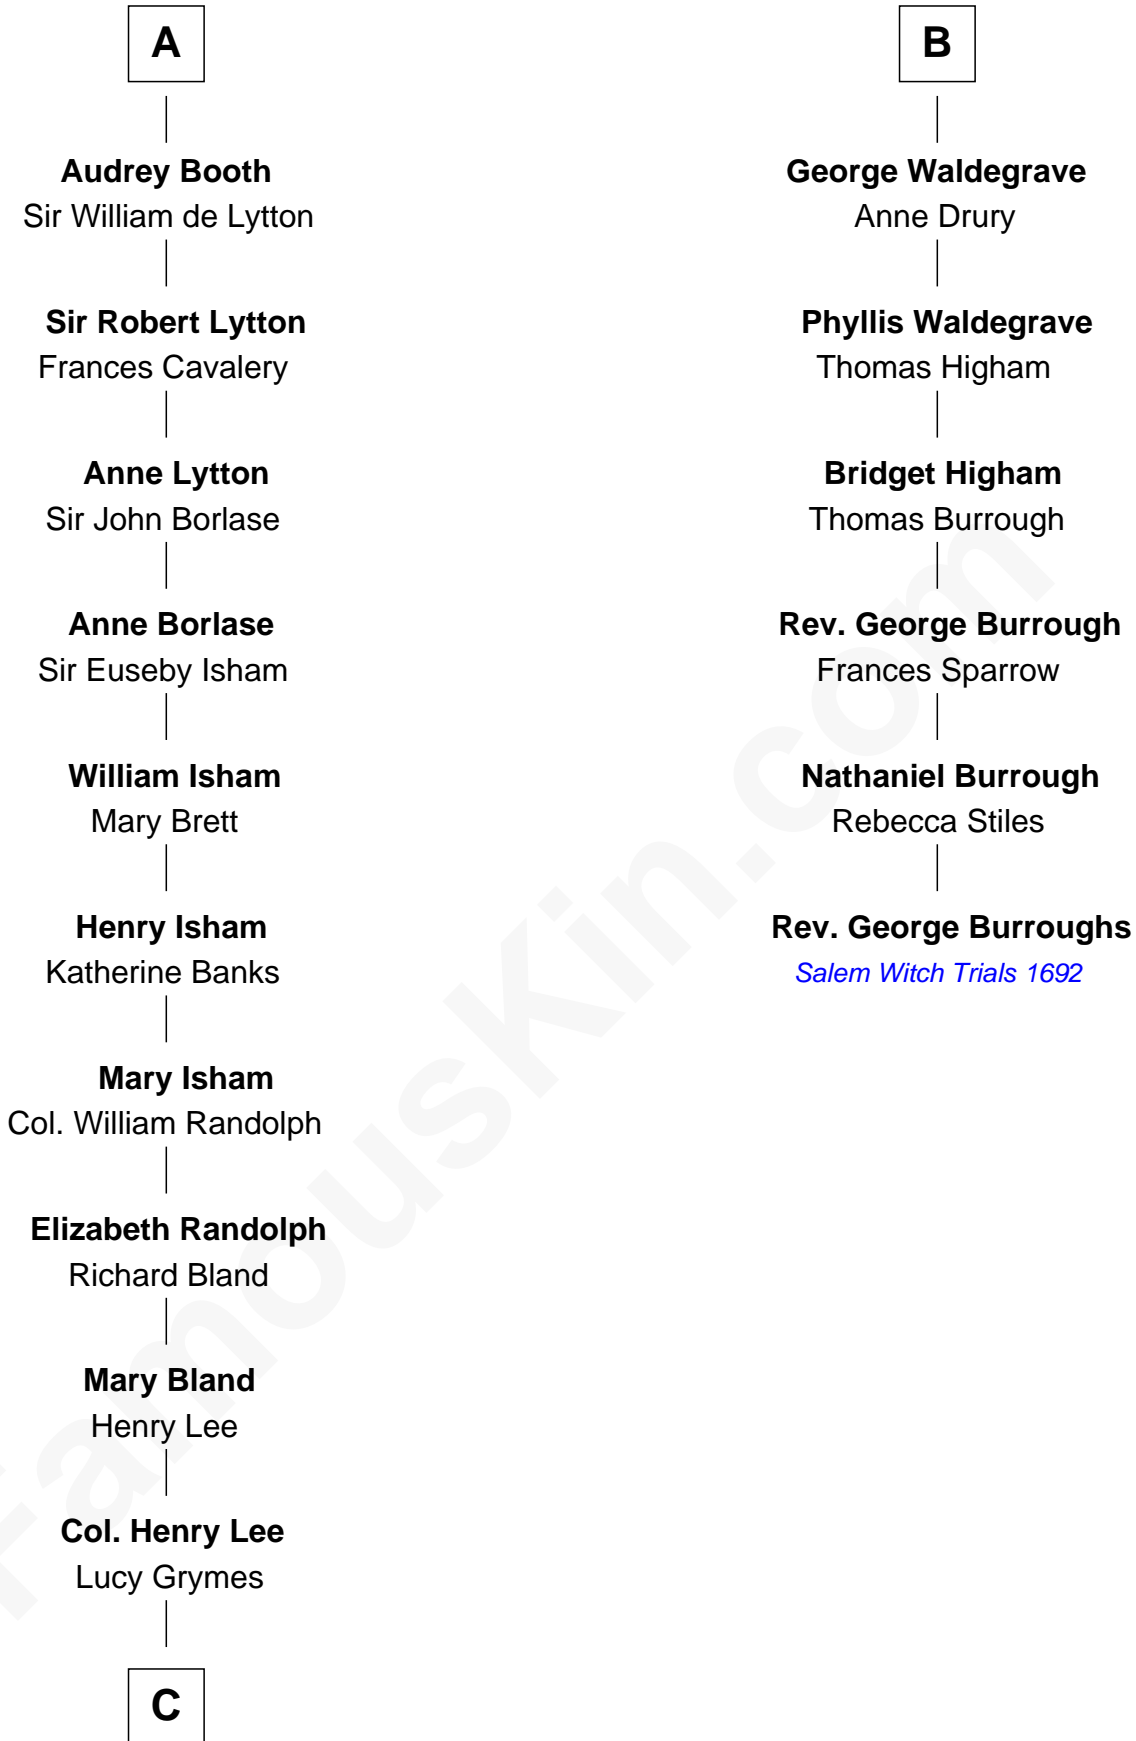

FamousKin.com Relationship Chart of

General Robert E. Lee

Confederate Army - U.S. Civil War

12th cousin 6 times removed of

Rev. George Burroughs

Executed for Witchcraft, Salem 1692

Sir Hugh le Despencer

Isabella de Beauchamp

Sir Philip le Despencer

Margaret de Goushill

Sir Philip le Despencer

Joan de Cobham

Sir Philip le Despencer

Elizabeth - - - - -

Sir Philip le Despencer

Elizabeth de Tibetot

Margaret de Goushill

Sir Philip le Despencer

Joan de Cobham

Sir Philip le Despencer

Elizabeth - - - - -

Sir Philip le Despencer

Elizabeth de Tibetot

Margery Despencer

Sir Roger Wentworth

Henry Wentworth

Elizabeth Howard

Margery Wentworth

Sir William Waldegrave

B

C

—
Maj. Gen. Henry Lee