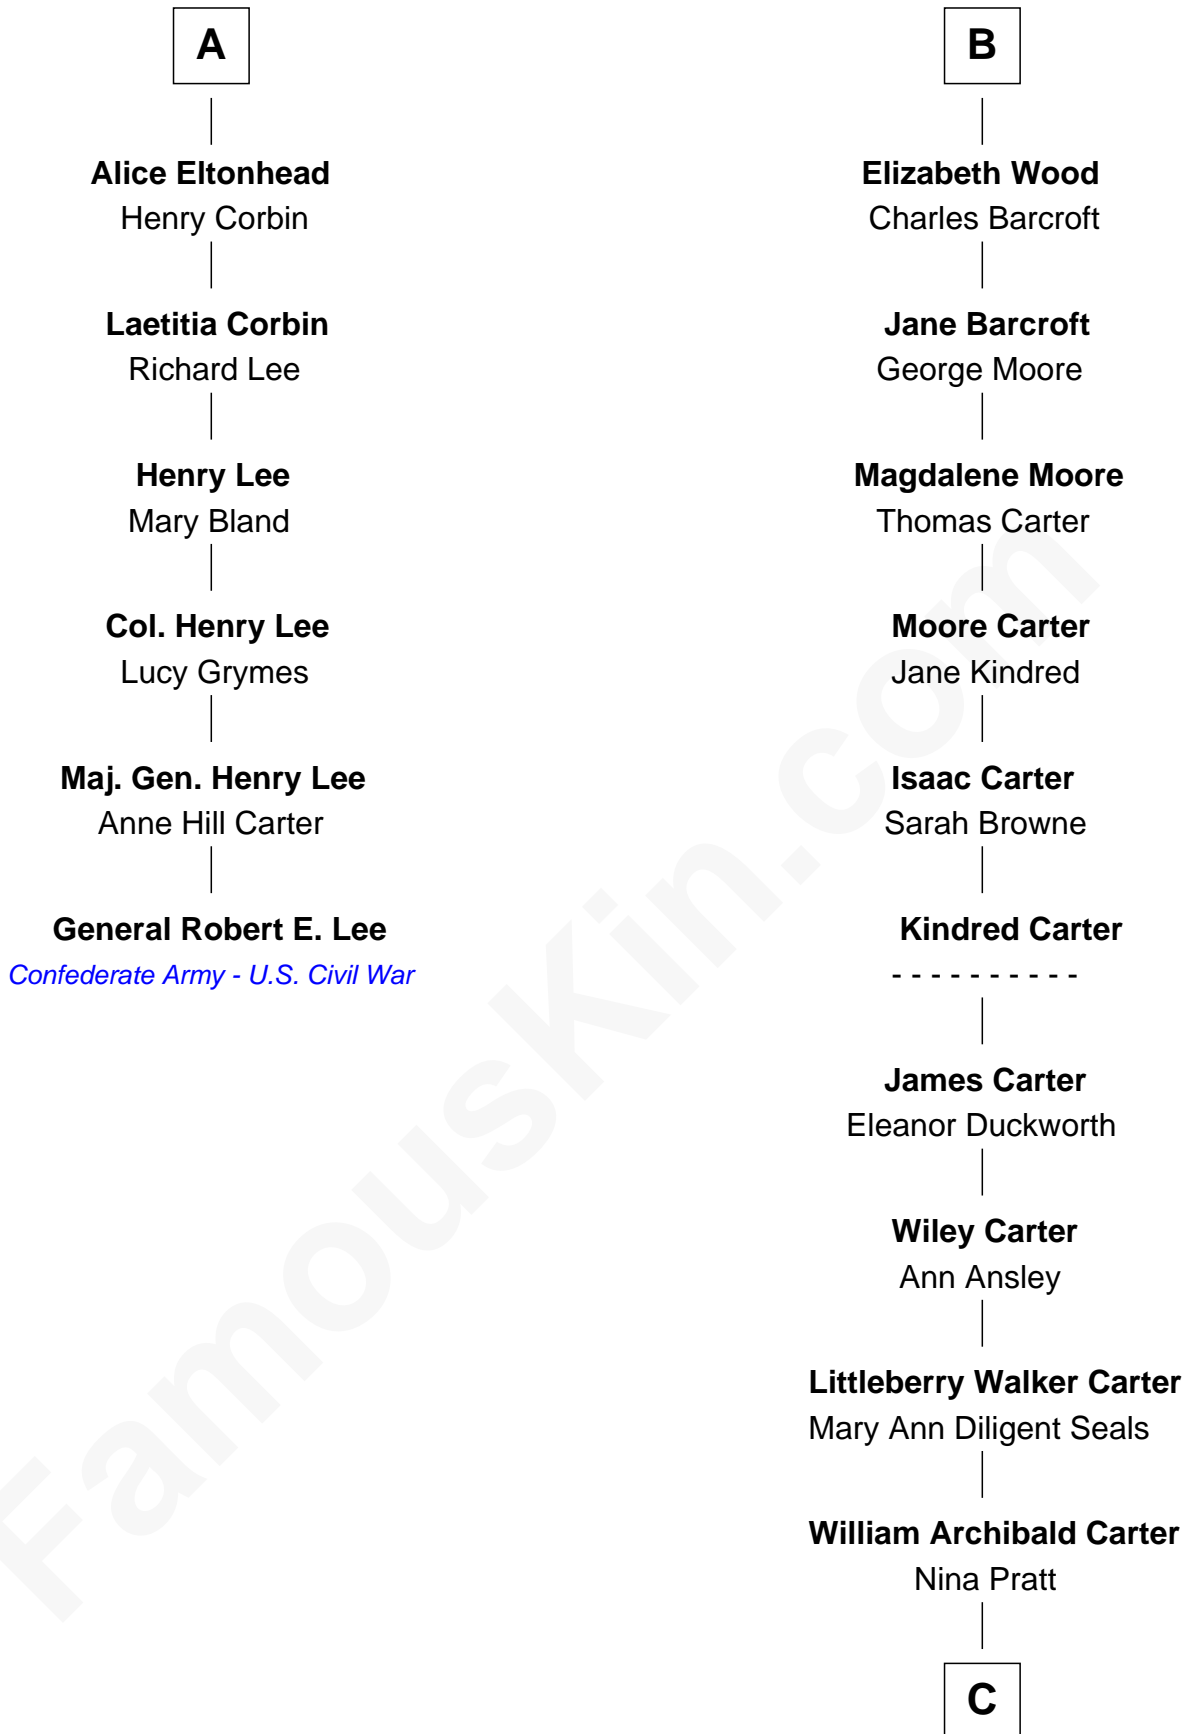

FamousKin.com Relationship Chart of

General Robert E. Lee

Confederate Army - U.S. Civil War

12th cousin 6 times removed of

Jimmy Carter

39th U.S. President

Maud de Swinnerton

*with husband
Sir John Savage*

*with husband
Sir William Ipstones*

C

|
Earl Carter
Lillian Gordy

|
Jimmy Carter
39th U.S. President

FamousKin.com