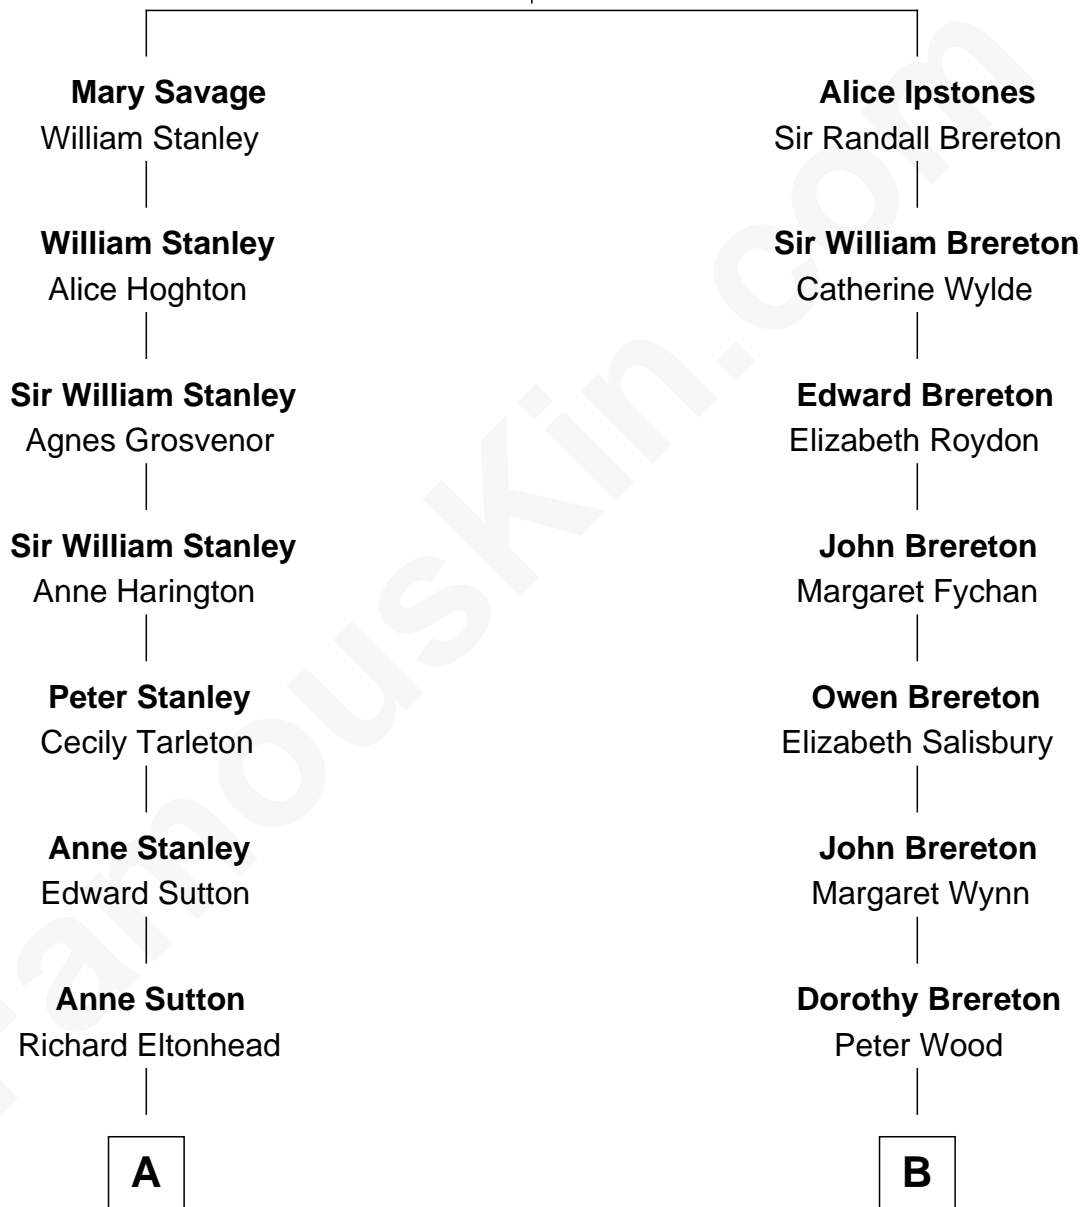

FamousKin.com Relationship Chart of

General Robert E. Lee

Confederate Army - U.S. Civil War

12th cousin 6 times removed of

Jimmy Carter

39th U.S. President

Maud de Swinnerton

*with husband
Sir John Savage*

*with husband
Sir William Ipstones*

C

|
Earl Carter
Lillian Gordy

|
Jimmy Carter
39th U.S. President

FamousKin.com