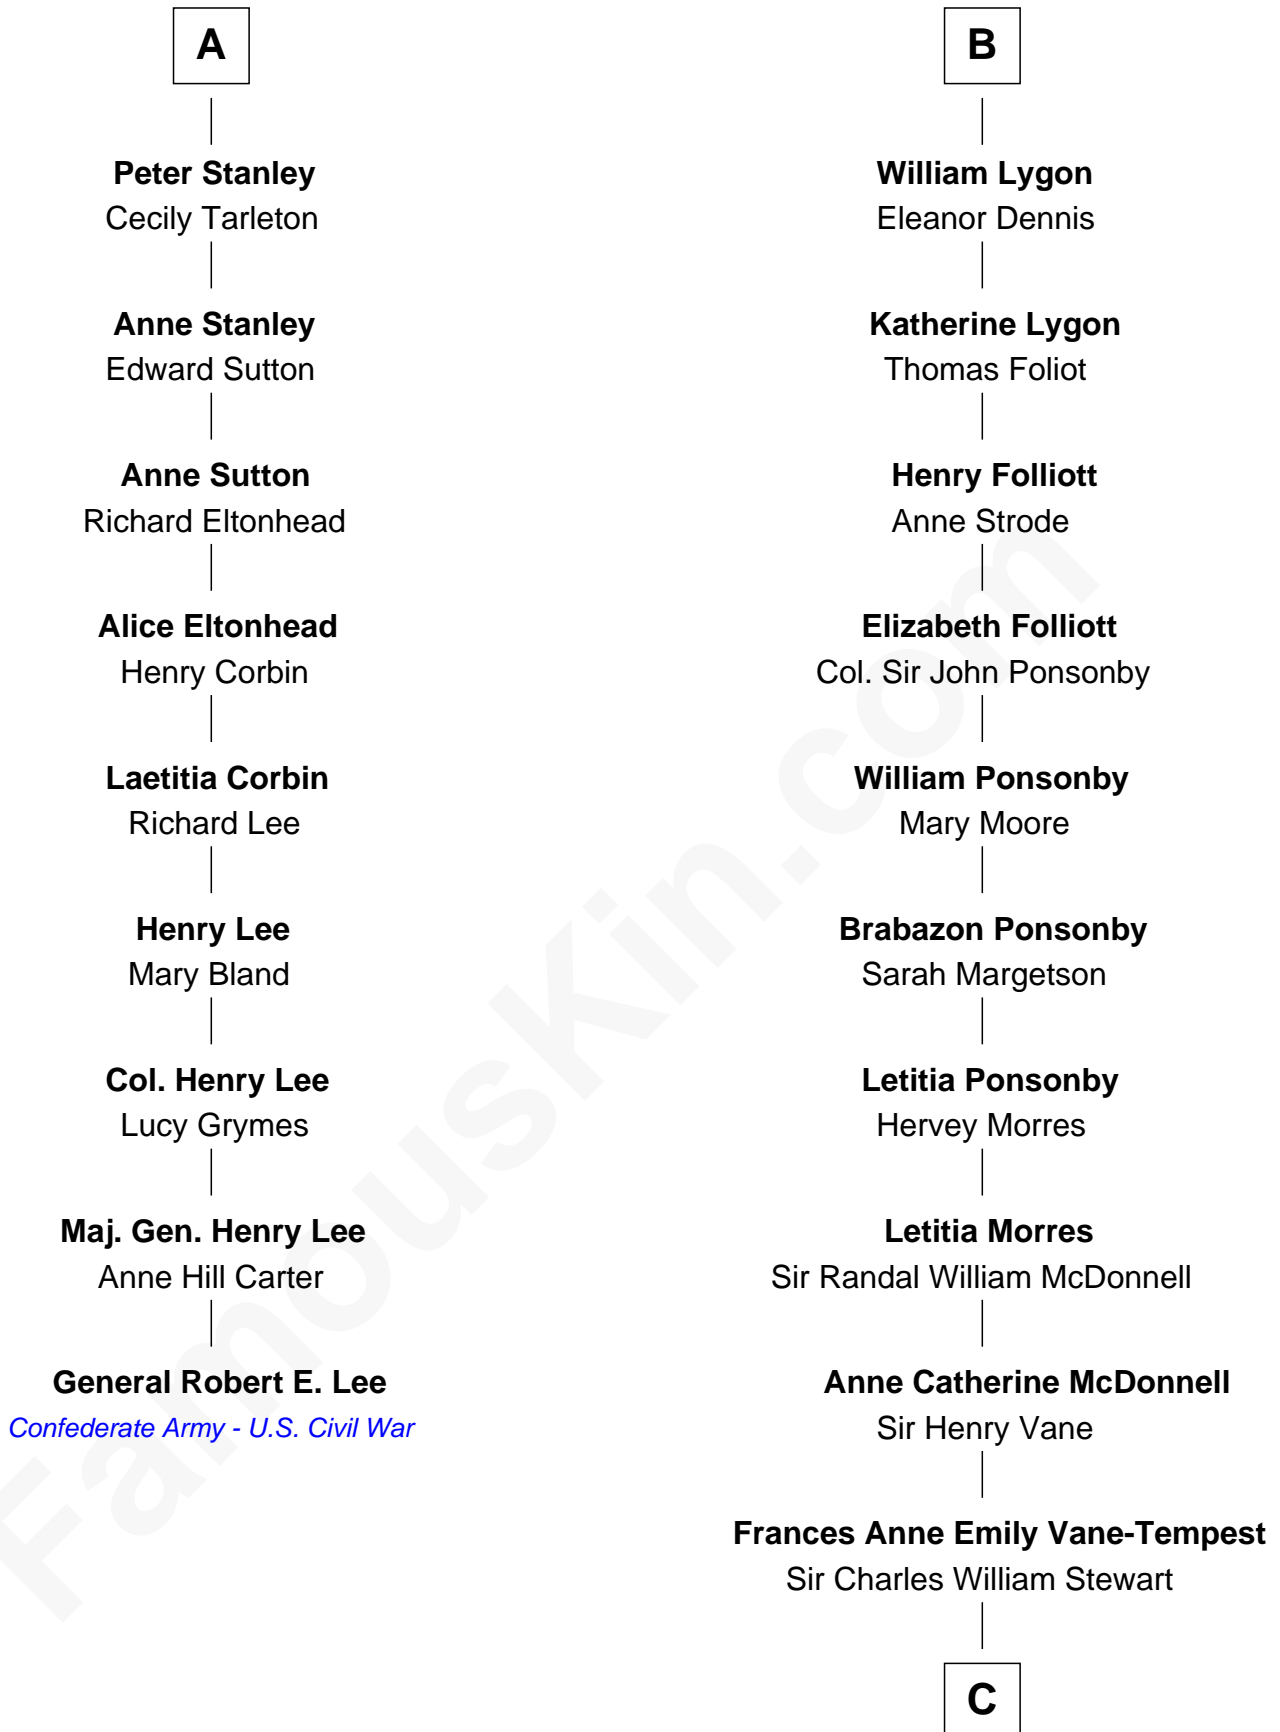

FamousKin.com

Relationship Chart of

General Robert E. Lee

Confederate Army - U.S. Civil War

15th cousin 4 times removed of

Sir Winston Churchill

Prime Minister of the United Kingdom

Katherine de Hastang

Ralph de Stafford

C

—
Frances Anne Emily Vane
Sir John Winston Spencer-Churchill

—
Randolph Henry Spencer-Churchill
Jeanette Jerome

—
Sir Winston Churchill
Prime Minister of the United Kingdom

FamousKin.com