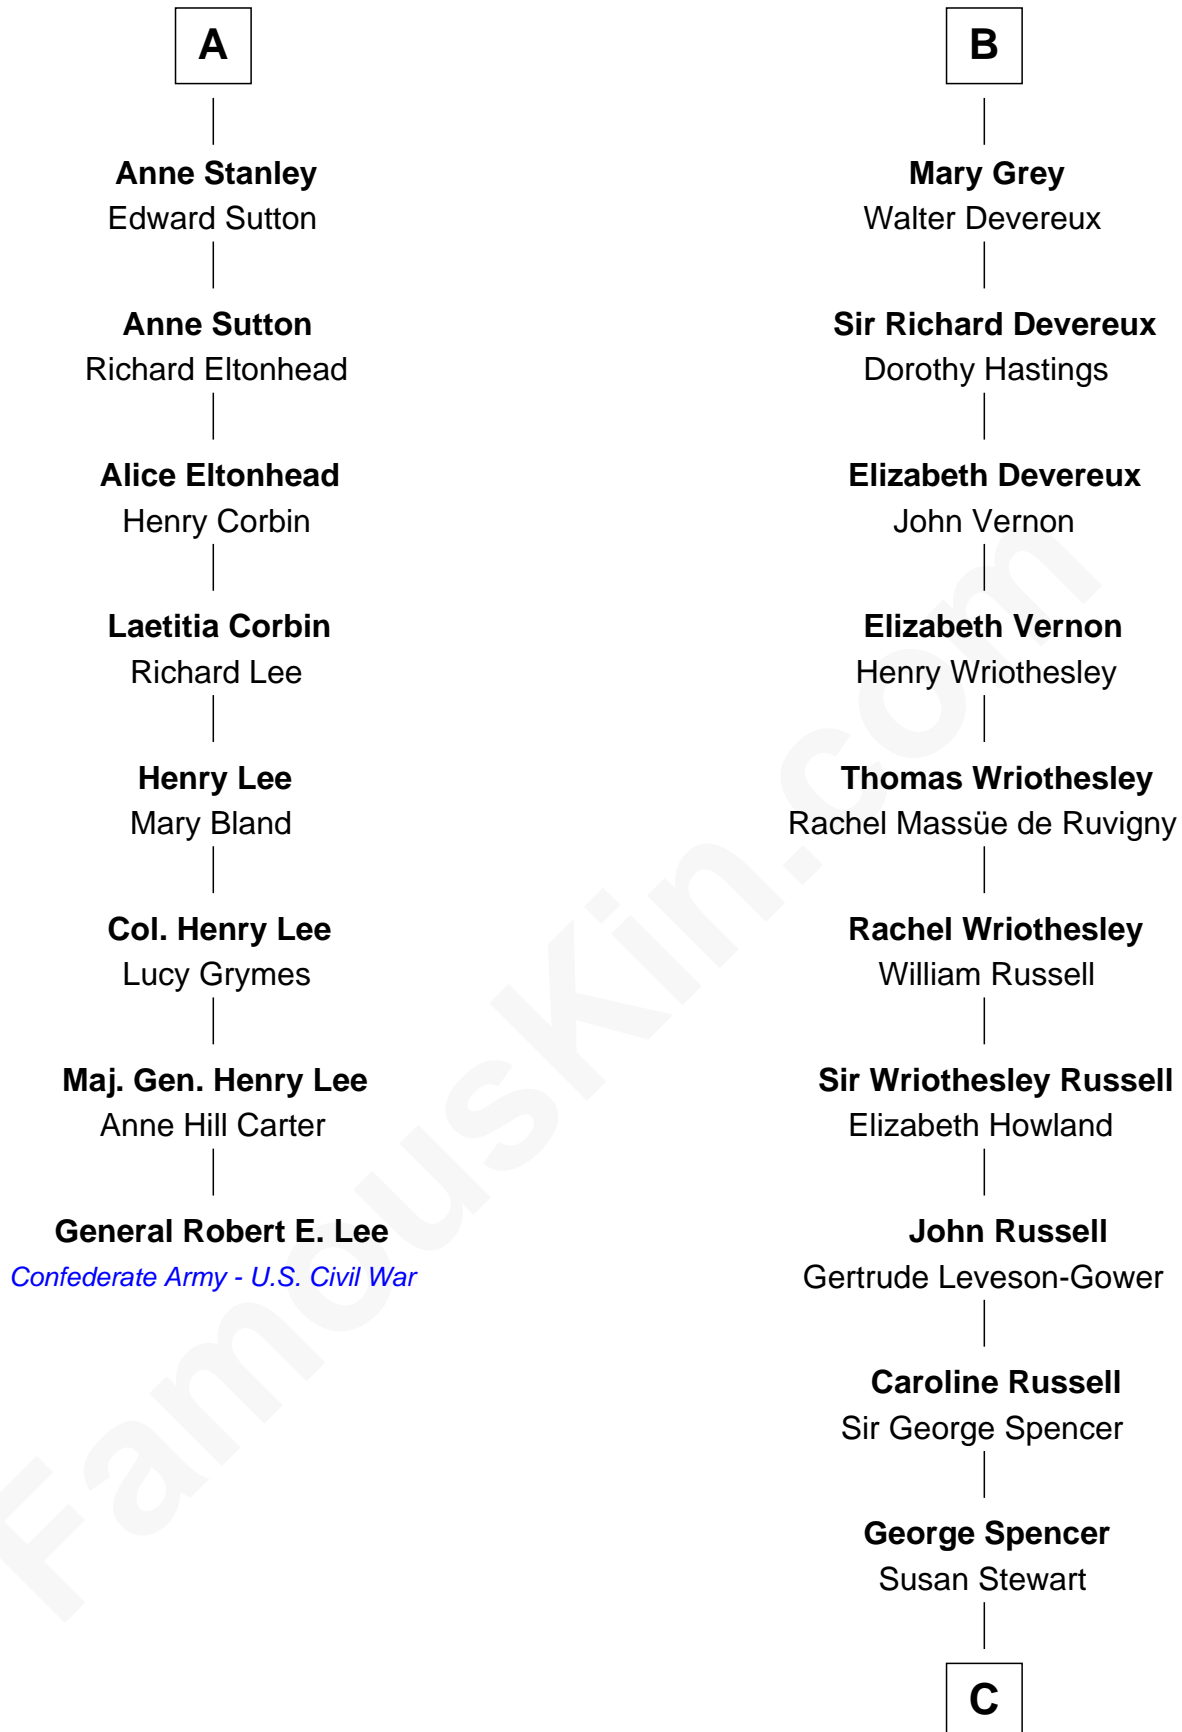

# FamousKin.com Relationship Chart of

**General Robert E. Lee**

*Confederate Army - U.S. Civil War*

14th cousin 6 times removed of

**Sir Winston Churchill**

*Prime Minister of the United Kingdom*

**Sir John de Harington**

Joan - - - - -

**C**

—  
**Sir George Spencer-Churchill**

Jane Stewart

—  
**Sir John Winston Spencer-Churchill**

Frances Anne Emily Vane

—  
**Randolph Henry Spencer-Churchill**

Jeanette Jerome

—  
**Sir Winston Churchill**

*Prime Minister of the United Kingdom*

FamousKin.com