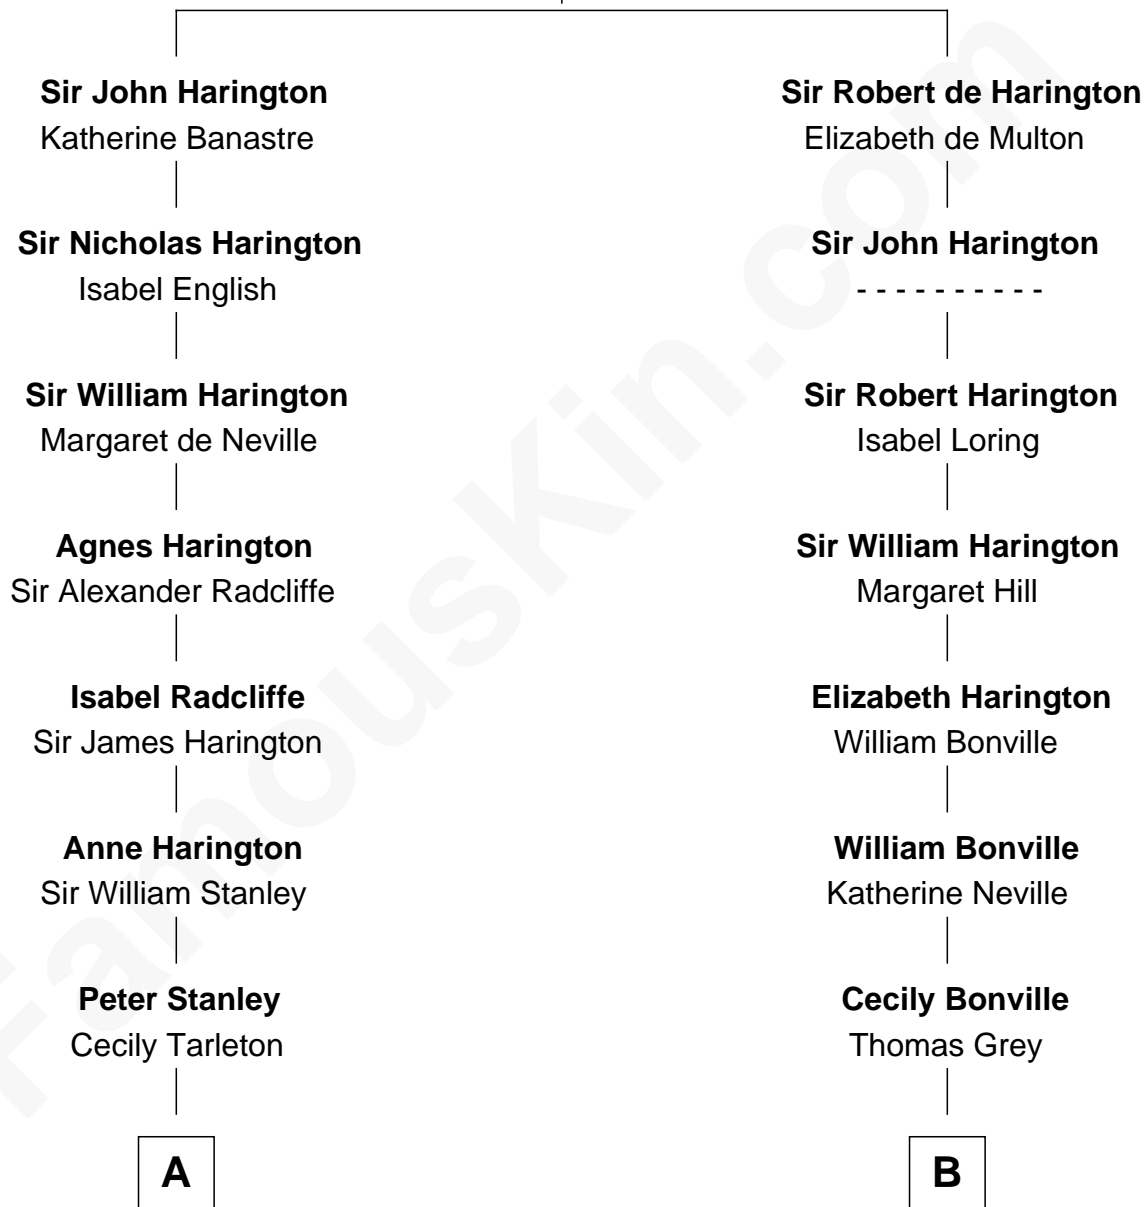

# FamousKin.com Relationship Chart of

**General Robert E. Lee**

*Confederate Army - U.S. Civil War*

14th cousin 6 times removed of

**Sir Winston Churchill**

*Prime Minister of the United Kingdom*

**Sir John de Harington**

Joan - - - - -

**C**

—  
**Sir George Spencer-Churchill**

Jane Stewart

—  
**Sir John Winston Spencer-Churchill**

Frances Anne Emily Vane

—  
**Randolph Henry Spencer-Churchill**

Jeanette Jerome