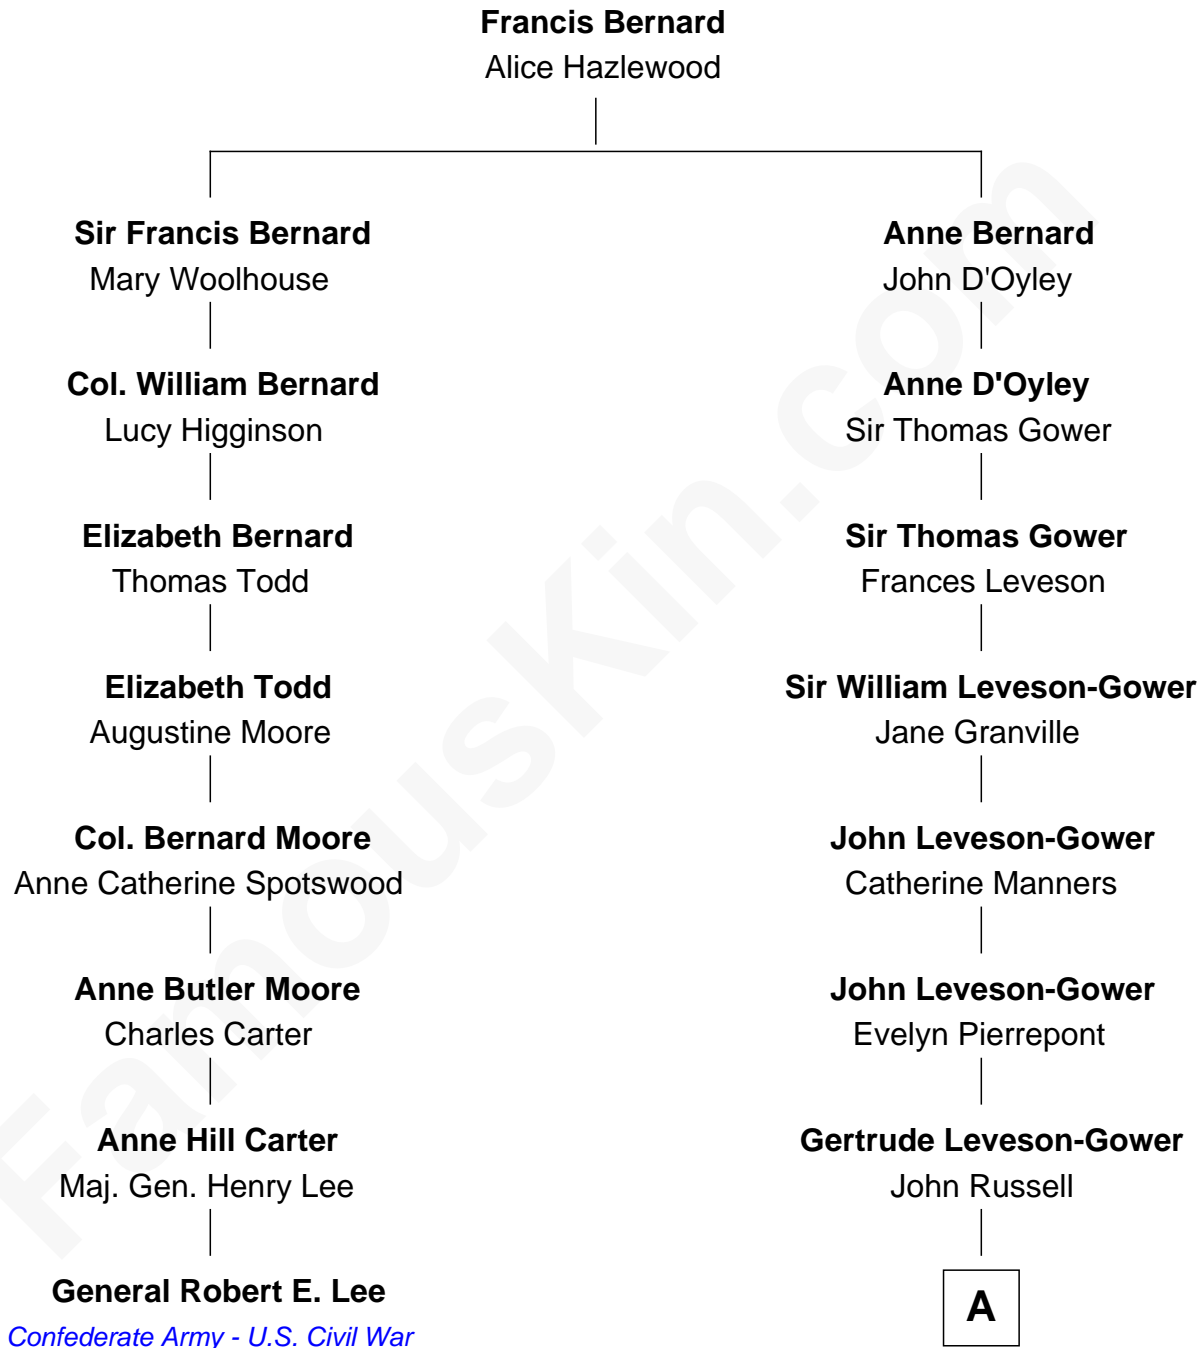

FamousKin.com Relationship Chart of

General Robert E. Lee

Confederate Army - U.S. Civil War

7th cousin 5 times removed of

Sir Winston Churchill

Prime Minister of the United Kingdom

A

Caroline Russell
Sir George Spencer

George Spencer
Susan Stewart

Sir George Spencer-Churchill
Jane Stewart

Sir John Winston Spencer-Churchill
Frances Anne Emily Vane

Randolph Henry Spencer-Churchill
Jeanette Jerome

Sir Winston Churchill
Prime Minister of the United Kingdom