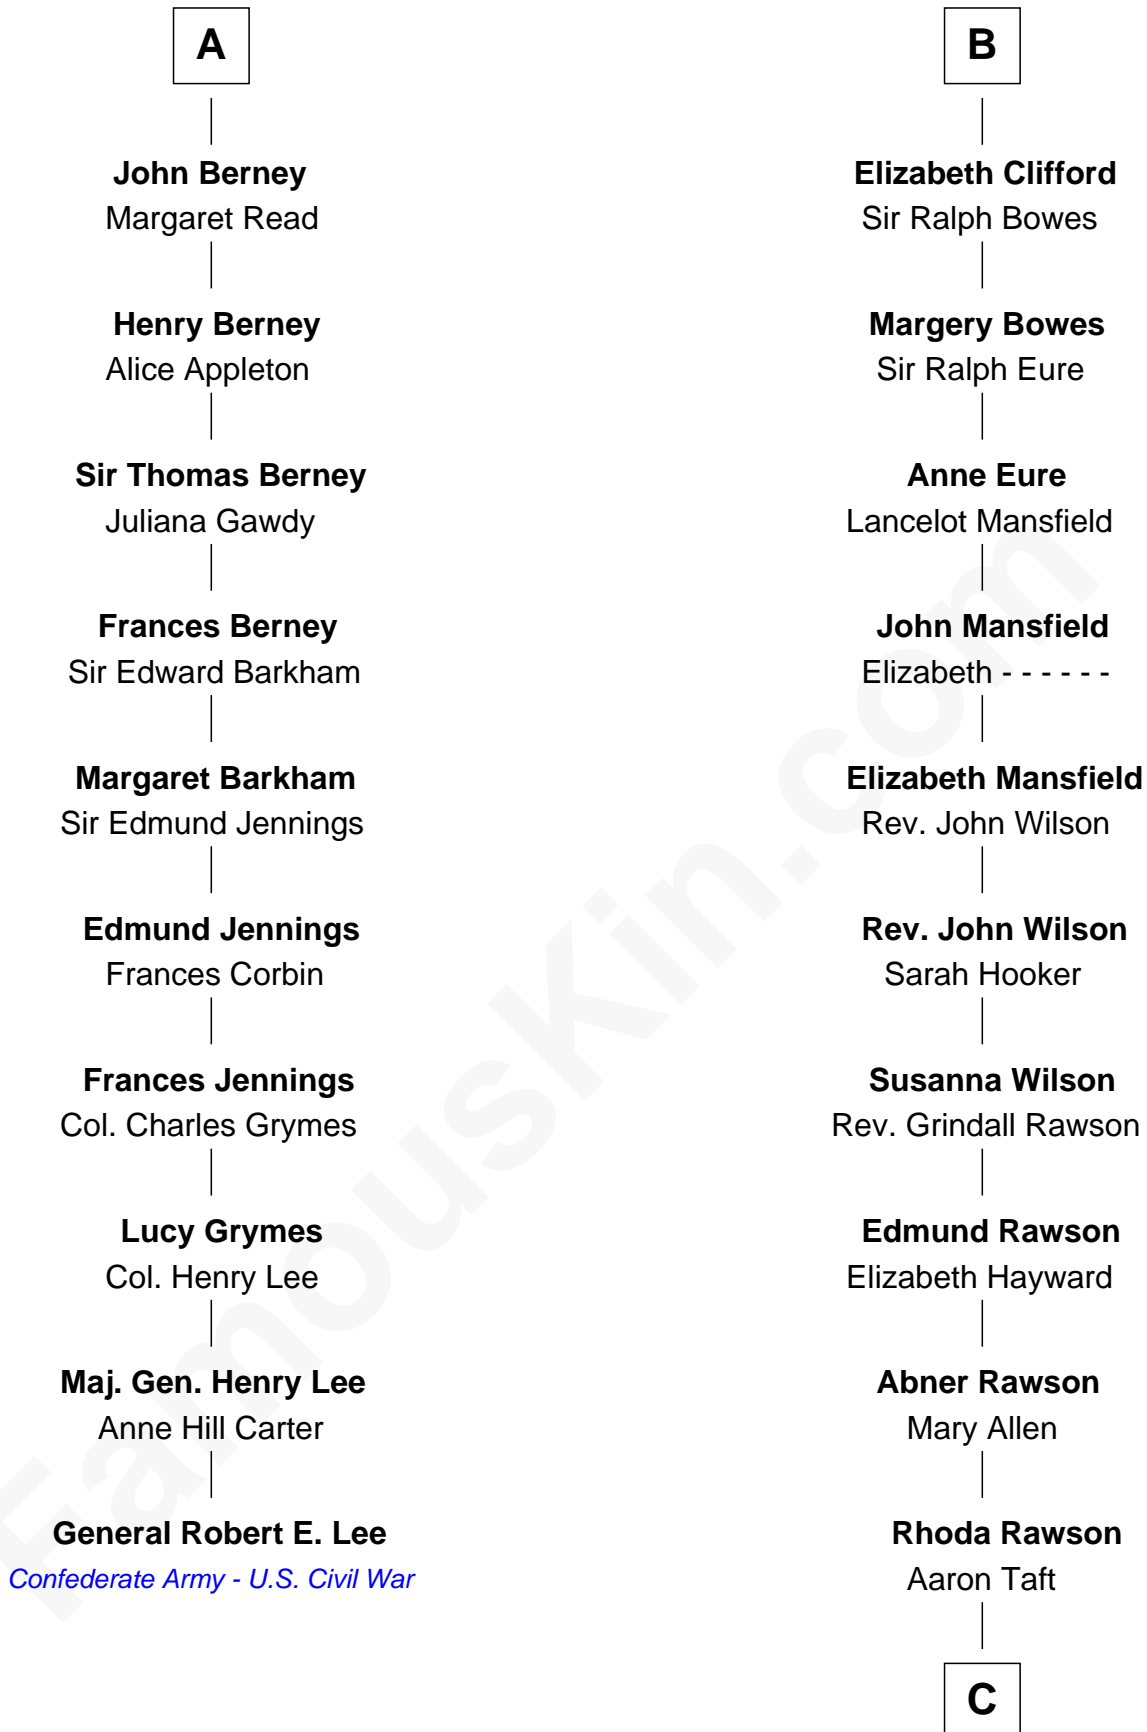

FamousKin.com Relationship Chart of

General Robert E. Lee

Confederate Army - U.S. Civil War

16th cousin 3 times removed of

William Howard Taft

27th U.S. President

William de Montagu
Katherine de Grandison

Sibyl de Montagu
Sir Edmund Fitzalan

Philippe Fitzalan
Sir Richard Sergeaux

Elizabeth Sergeaux
Sir William Marney

Emma Marney
Sir Thomas Tyrrell

Humphrey Tyrrell
Isabel Helion

Anne Tyrrell
Sir Roger Wentworth

Margery Wentworth
John Berney

A

Philippa de Montagu
Sir Roger de Mortimer

Edmund Mortimer
Philippa Plantagenet

Elizabeth Mortimer
Sir Henry Percy

Elizabeth Percy
Sir John Clifford

Thomas Clifford
Joan Dacre

John Clifford
Margaret Bromflete

Henry Clifford
Anne St. John

B

C

Peter Rawson Taft

Sylvia Howard

Alphonso Taft

Louisa Maria Torrey

William Howard Taft

27th U.S. President

FamousKin.com